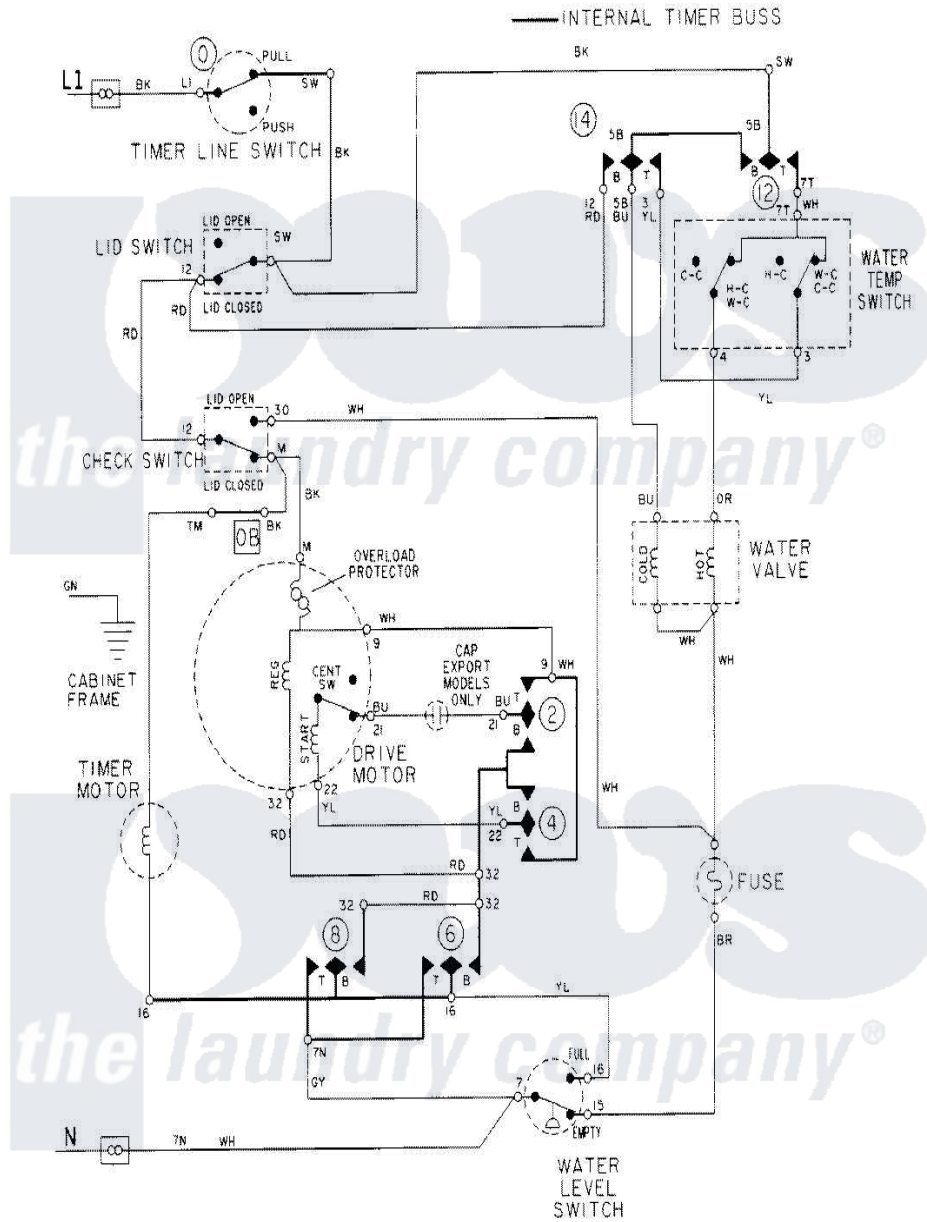

Maytag LAT8306AAM 08 - WIRING INFORMATION

Maytag Residential Maytag LAT8306AAM Washer Parts Parts Diagram 08 - WIRING INFORMATION
 Click on the part number to view part

| Item | Original Part Number | Replaced By | Status | Part Description |
|------|----------------------|-------------|---------------|--------------------|
| NI | 15002091 | | Not Available | WIRING INFORMATION |
| " | 15001920 | | Not Available | WIRING INFORMATION |