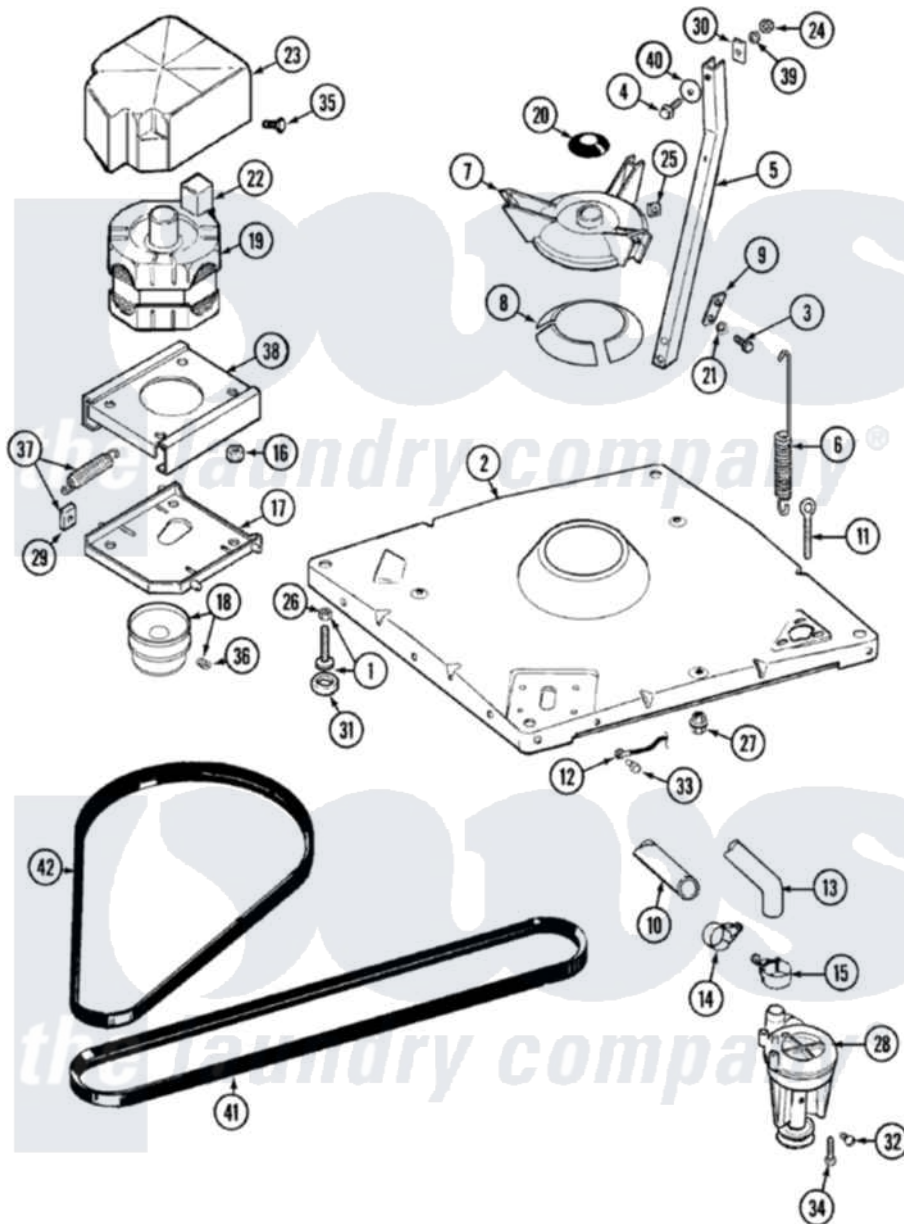

Maytag LAT8306ABE 01 - BASE

Maytag Residential Maytag LAT8306ABE Washer Parts Parts Diagram 01 - BASE
 Click on the part number to view part

Item	Original Part Number	Replaced By	Status	Part Description
1	Y302699	22003428		Leg, Adjustable
2	22001172	22002150		Base
3	Y015627			Screw- Hex
4	200744	W10175939		Bolt
"	205254	W10175938		Bolt
5	213053			Brace, Tub Part Not Used
6	22001300			Spring, Centering
7	203725			Damper W/Bolt And Clip
8	203956			Damper Pad Kit
9	213073			Washer, Double Brace
10	22001816			Hose, Drain
11	216416			Bolt, Eye/Centering Spring
12	901220			Ground Wire
13	213045			Hose, Outer Tub Part Not Used
14	22001820	285655		Clamp, Hose
15	22001640	285655		Clamp, Hose

16	Y311426	3400029	Nut, Adapter Plate
17	22001301		Mount, Motor Lower-Assembly
18	200816	6-2008160	Pulley- MO
19	201805	12002351	Motor-Drve
20	22001586		Deflector, Water
21	911852	486009	Lockwasher
22	206505	Not Available	PROD. No.201664-15, & No.205463-3.
"	205132	Not Available	SWITCH, MOTOR EXTERNAL START No.201664-14,205463- 4 & 201800-4
23	215098		Shield, Motor
24	Y052734		Nut, Carrage Bolts And Bracket
25	Y052785		Nut, Brace To Damper
26	210385		Lock Nut For Adjustable Leg
27	211949		Nut, Adjustment Eyebolt
28	202203	6-2022030	Pump As Pa
29	204998	205000	Roller And Spring Kit 4+Spr
30	212979	Not Available	WASHER, TUB BRACE
31	210684		Foot, Adjustable Leg
32	Y015408	22003235	Screw, Bearing Insert
33	Y705026	3370225	Screw
34	211880		Screw, HeX Head No.10 X 1/2 Inc
35	213121	3400111	Screw, 12-14 X 5/8
36	Y053241		Set Screw, Motor Pulley
37	205000		Roller And Spring Kit 4+Spr
38	214956		Motor Mount Assembly
39	Y054867		Washer, Lock
40	211100		Washer, Outer Tub
41	211124		Part Not Used
42	211125		V Belt, DriVe Pulley