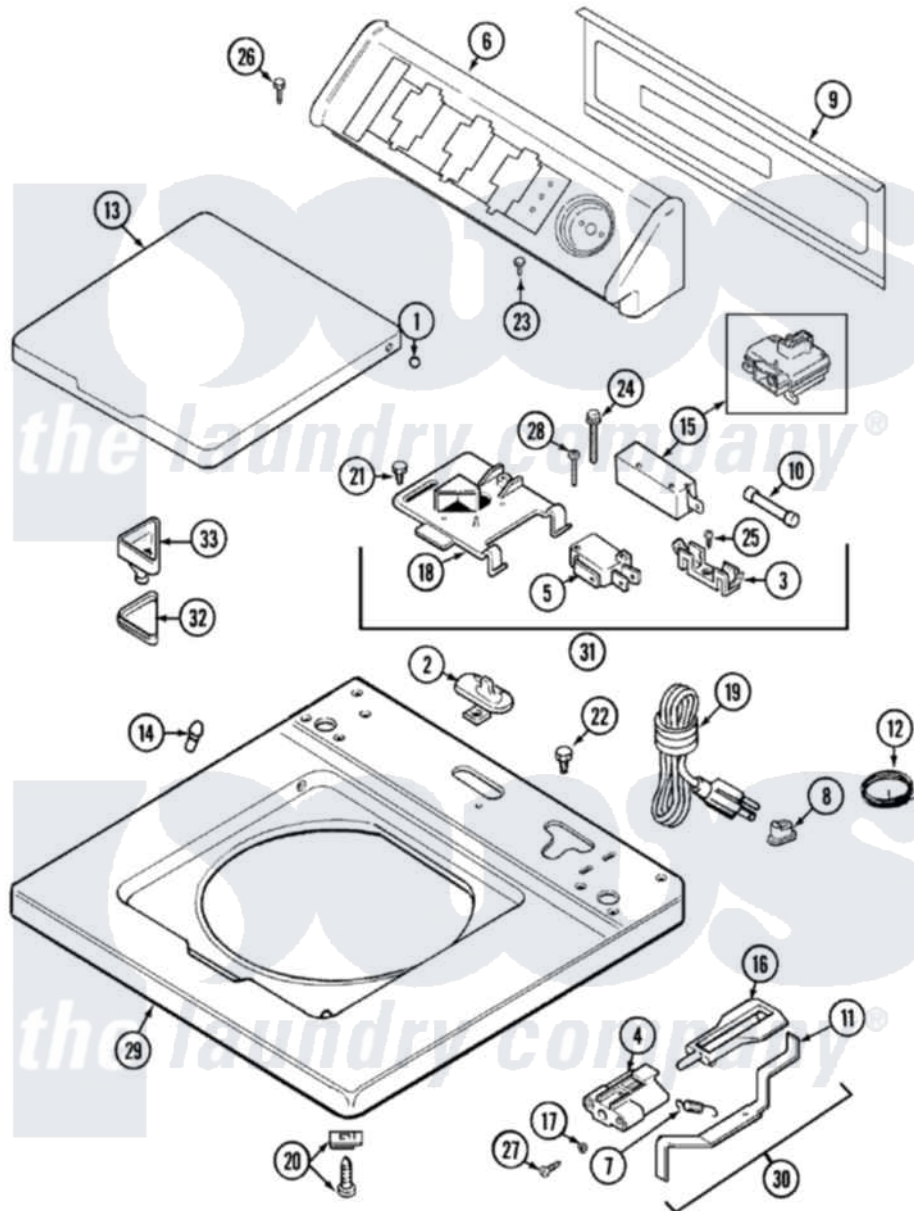

Maytag LAT8306ABE 05 - TOP

Maytag [Residential Maytag LAT8306ABE Washer Parts](#) Parts Diagram 05 - TOP
 Click on the part number to view part

Item	Original Part Number	Replaced By	Status	Part Description
1	211726			Hinge, Ball Lid
2	22001298			Cap, Top Cover
"	207159	489355		Screw, 8 X 1/2
3	207167			Block, Fuse
4	22002135			Bracket, Unbalance
5	W10124350		Not Available	NOT REQUIRED PART OR SEE NOTE
6	22001670			Console
7	213720			Spring, Lid Switch
8	211881			Grommet, Cord Part Not Used-Gas Models Only
9	216423	3370225		Screw
"	22001662	8534058		Screw
"	22001814			Back Panel, Console
10	W10124350		Not Available	NOT REQUIRED PART OR SEE NOTE
11	22001968			Lever, Unbalance

12	Y705026	3370225	Screw
"	22001654		Wire, Ground
13	22001674	22001893	Lid
"	22001676	22001893	Lid
14	212716		Bumper, Lid
15	22001967	12001908	Switch-Lid
16	216255		Plunger, Lid Switch
17	211500		Washer, Bracket To Top Cover
18	W10124350	Not Available	NOT REQUIRED PART OR SEE NOTE
19	208194	22003062	Cord, Power
20	22001402	214354	Screw, Top Cover To Cabnt.
21	207159	489355	Screw, 8 X 1/2
22	Y705026	3370225	Screw
23	216423	3370225	Screw
24	213501		Screw, No.6-20 X 1-1/8 Inch
25	Y311711		Screw, Fuse Block
26	216423	3370225	Screw
27	22001600	25-7809	Screw, No.6-20 1/2 Flthd Torx
28	22001352		Screw, Check Switch
29	22001781	22002145	Cover Assembly, Top
30	22001969		Unbalance Lever Assembly
32	215374	Not Available	GASKET FOR BLEACH CUP
33	22001006		Cup, Bleach