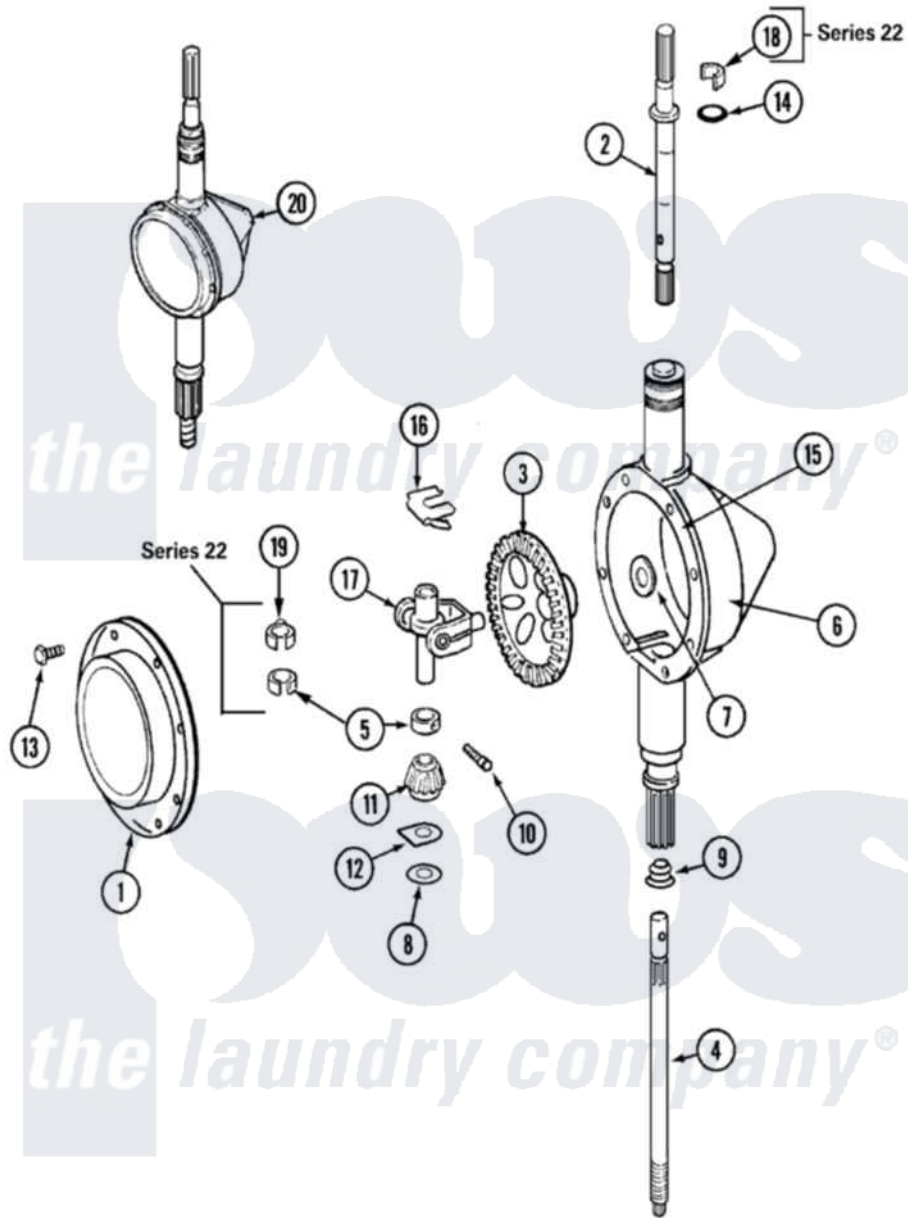

Maytag LAT8306ABE 06 - TRANSMISSION

Maytag [Residential Maytag LAT8306ABE Washer Parts](#) Parts Diagram 06 - TRANSMISSION
 Click on the part number to view part

Item	Original Part Number	Replaced By	Status	Part Description
1	206628			Cover, Transmission
2	22002415	6-2168983		Shaft- Agi
"	207153	6-2097820		Kit- Shaft
3	206713	6-2067130		Gear- Beve
4	22002342	6-2300050		Shaft- Cen
"	215410	12001450		Ctr Shaft W/Collar Andkeeper- Dp
5	22002353			Collar, Center Shaft
"	215415		Not Available	COLLAR, LOWER
6	22002416	6-2300100		Assembly-
"	206624	6-2097750		Trans Dee
7	215394			Washer, Bevel Gear
8	211483	6-2114830		Washer- SP
9	206602	207843		Lip Seal Repair Kit
10	Y206629			Pin, Collar
"	W10124350		Not Available	NOT REQUIRED PART OR SEE NOTE

11	215401	W10221114		Pinion
12	215395			Plate, Clutch
13	215417		Not Available	SCREW, TRANSMISSION COVER
"	215417		Not Available	SCREW, TRANSMISSION COVER
14	22002417			O-Ring AgitatOr Shaft
"	210690			Seal, Rubber
15	Y058700	675652		Adhesive
16	215581			Spring, Agitator Shaft
"	W10124350		Not Available	NOT REQUIRED PART OR SEE NOTE
17	206685	6-2066850		Yoke
18	22002340			Collar, Agitator Shaft
19	22002341			Collar, Lower Plastic Keeper
20	206707	6-2097750		Trans Dee
"	22002126	6-2097750		Trans Dee