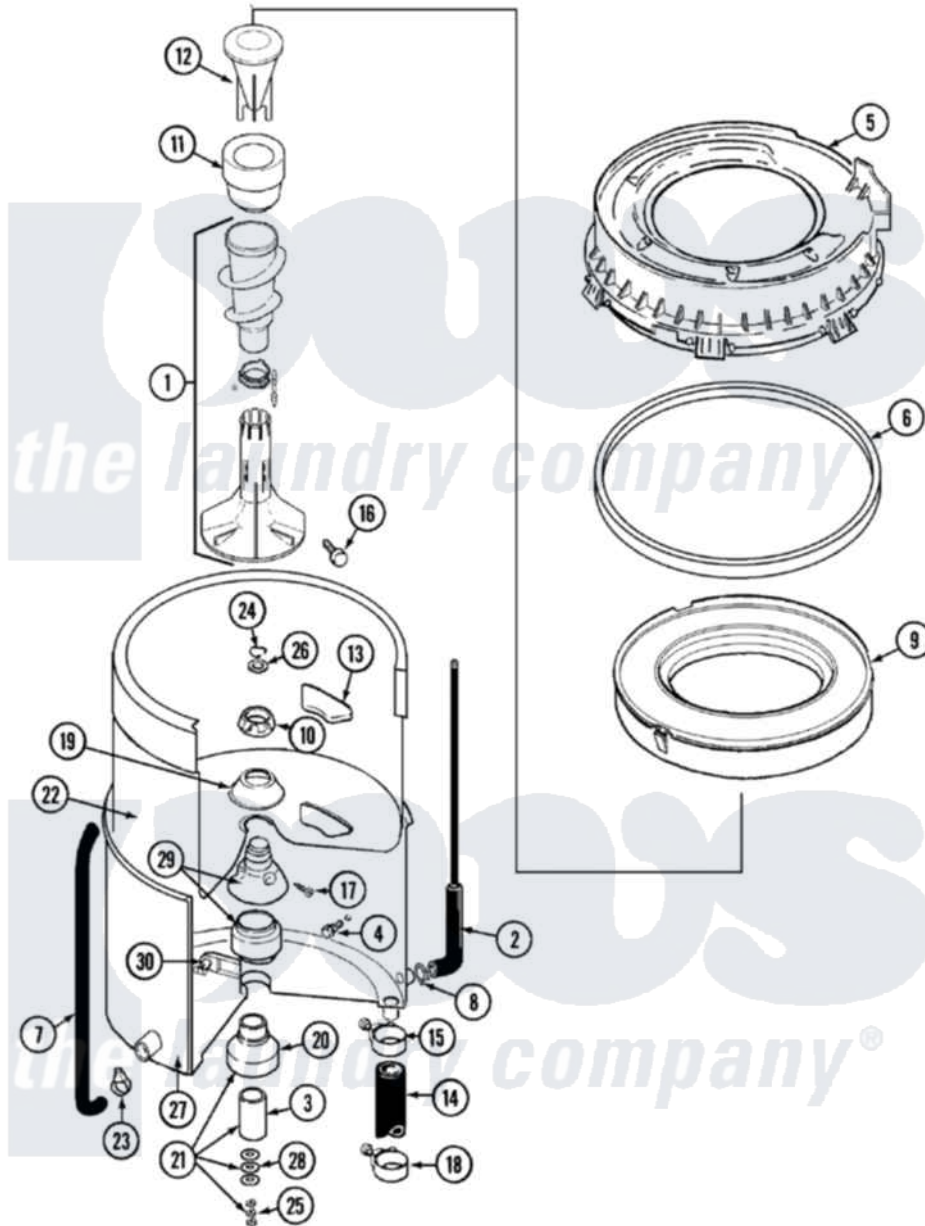

Maytag LAT8306ABE 07 - TUB

Maytag [Residential Maytag LAT8306ABE Washer Parts](#) Parts Diagram 07 - TUB
 Click on the part number to view part

Item	Original Part Number	Replaced By	Status	Part Description
1	22002363		Not Available	AGITATOR ASSY (CANADA AS PACK)
2	22001036	22001619		Tube, Water Level Switch
3	211130			Bearing Liner, Tub Bearing
4	200744	W10175939		Bolt
"	205254	W10175938		Bolt
5	22001299			Tub Cover And Gasket Assembly
6	Y22001201	22001007		Gasket, Cover To Tub
7	22001320			Tube, Bleach
8	211641			Clamp, 1-1/16"
9	22001142			Ring, Balance
10	211047	6-2110472		Nut- Clamp
11	22001805	21001905		Dispenser, Fabric
12	22001806	21001905		Dispenser, Fabric
13	207219			Filter, Self-Cleaning
14	213045			Hose, Outer Tub Part Not

14	213043		Used
15	22001640	285655	Clamp, Hose
16	22001819		L0cking Screw And O Ring
17	22001423		Set Screw, Mounting Stem
18	22001640	285655	Clamp, Hose
19	211210		Washer, Clamping Nut
20	200824	6-2040130	Tub Bearin
21	204013	6-2040130	Tub Bearin
22	22001139		Tub, Inner
23	205161	489503	Clamp
24	Y015667		Retaining Ring
25	Y054867		Washer, Lock
26	Y015666		Washer, Retaining -
27	22001114	Not Available	TUB, OUTER (EX. LARGE)
28	211100		Washer, Outer Tub
29	22001648	6-2095720	Mounting S
30	214434		Spout, Deflector