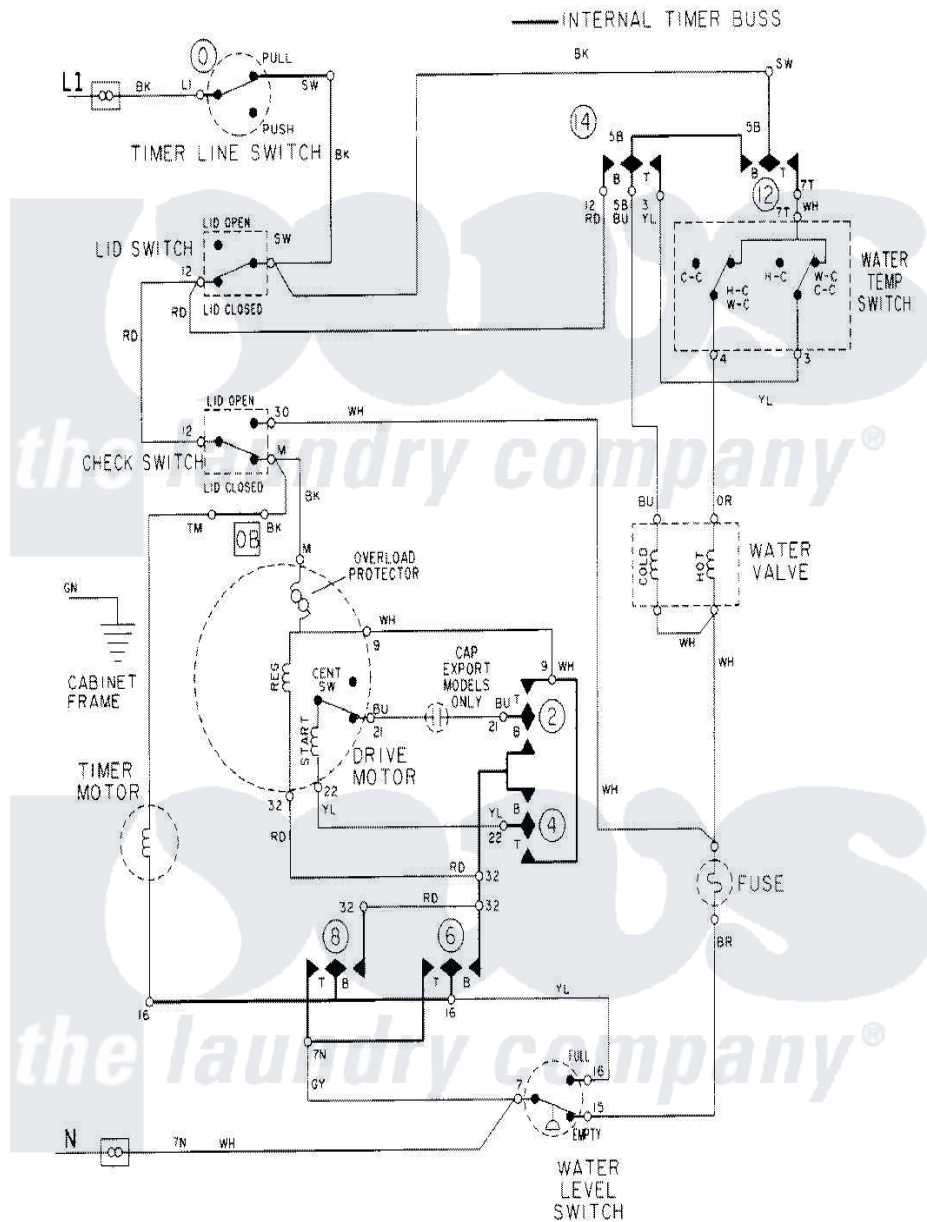

# Maytag LAT8306ABE 08 - WIRING INFORMATION

Maytag Residential Maytag LAT8306ABE Washer Parts Parts Diagram 08 - WIRING INFORMATION  
 Click on the part number to view part

Item	Original Part Number	Replaced By	Status	Part Description
NI	15002091		Not Available	WIRING INFORMATION
"	15001920		Not Available	WIRING INFORMATION