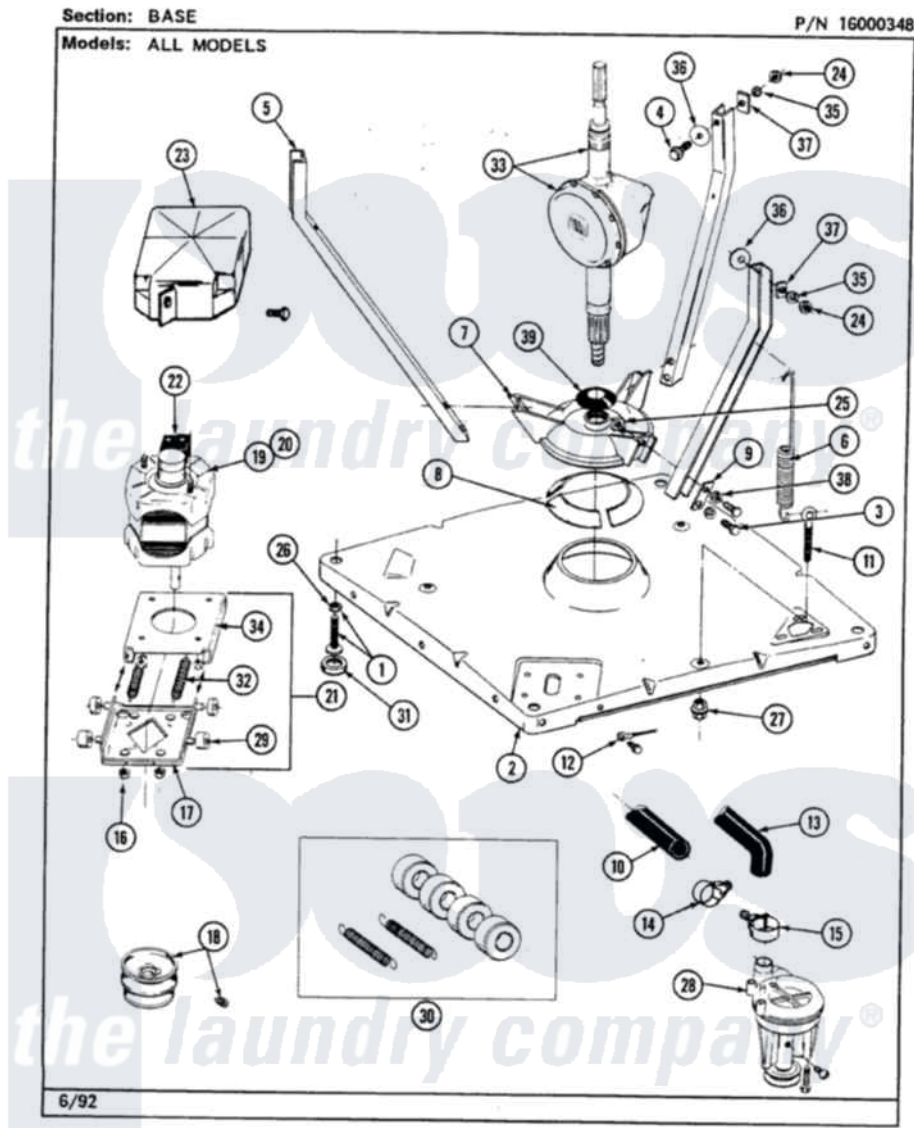

Maytag LAT8340AAL 01 - BASE

38

Maytag Residential Maytag LAT8340AAL Washer Parts Parts Diagram 01 - BASE
 Click on the part number to view part

Item	Original Part Number	Replaced By	Status	Part Description
1	Y302699	22003428		Leg, Adjustable
2	203274			Base With Damper Pads
3	Y015627			Screw- Hex
4	205254	W10175938		Bolt
"	200744	W10175939		Bolt
5	213100		Not Available	PART NOT USED
6	213054			Centering Spring - 3 Used
7	203725			Damper W/Bolt And Clip
8	203956			Damper Pad Kit
9	213073			Washer, Double Brace
10	214767	22001448		Hose, Pump
11	213120	216416		Bolt, Eye/Centering Spring
12	210186	3370225		Screw
"	204807			Ground Wire, Supp. Plte To Top Cover
13	Y212989			Hose, Outer Tub To Pump
14	200461	285655		Clamp, Hose

15	202574	3367052	Clamp, Hose
16	Y311426	3400029	Nut, Adapter Plate
17	205908		Motor Mount Assembly
18	200816	6-2008160	Pulley- MO
"	Y053241		Set Screw, Motor Pulley
20	201807	12002353	Motor-Drve
21	205999		Motor Mount Assembly
22	205134	Not Available	MOTOR EXTERNAL START SWITCH
"	205131		Switch, Motor External Start
"	205133	Not Available	(PROD. IDNo. 2-1664-8 & 2-5463)
"	206504		Motor External Start Switch
"	206505	Not Available	PROD. No.201664-15, & No.205463-3.
"	205132	Not Available	SWITCH, MOTOR EXTERNAL START No.201664-14,205463-4 & 201800-4
23	213121	3400111	Screw, 12-14 X 5/8
"	215098		Shield, Motor
24	Y052734		Nut, Carrage Bolts And Bracket
25	Y052785		Nut, Brace To Damper
26	210385		Lock Nut For Adjustable Leg
27	211949		Nut, Adjustment Eyebolt
28	202203	6-2022030	Pump As Pa
"	211880		Screw, HeX Head No.10 X 1/2 Inc
"	Y015408	22003235	Screw, Bearing Insert
29	204998	205000	Roller And Spring Kit 4+Spr
30	205000		Roller And Spring Kit 4+Spr
31	210684		Foot, Adjustable Leg
32	202718		Springs, Tension
33	206708	6-2097790	Transmison
34	214956		Motor Mount Assembly
35	Y054867		Washer, Lock
36	211100		Washer, Outer Tub
37	212979	Not Available	WASHER, TUB BRACE
38	911852	486009	Lockwasher
39	211028	22001586	Deflector, Water