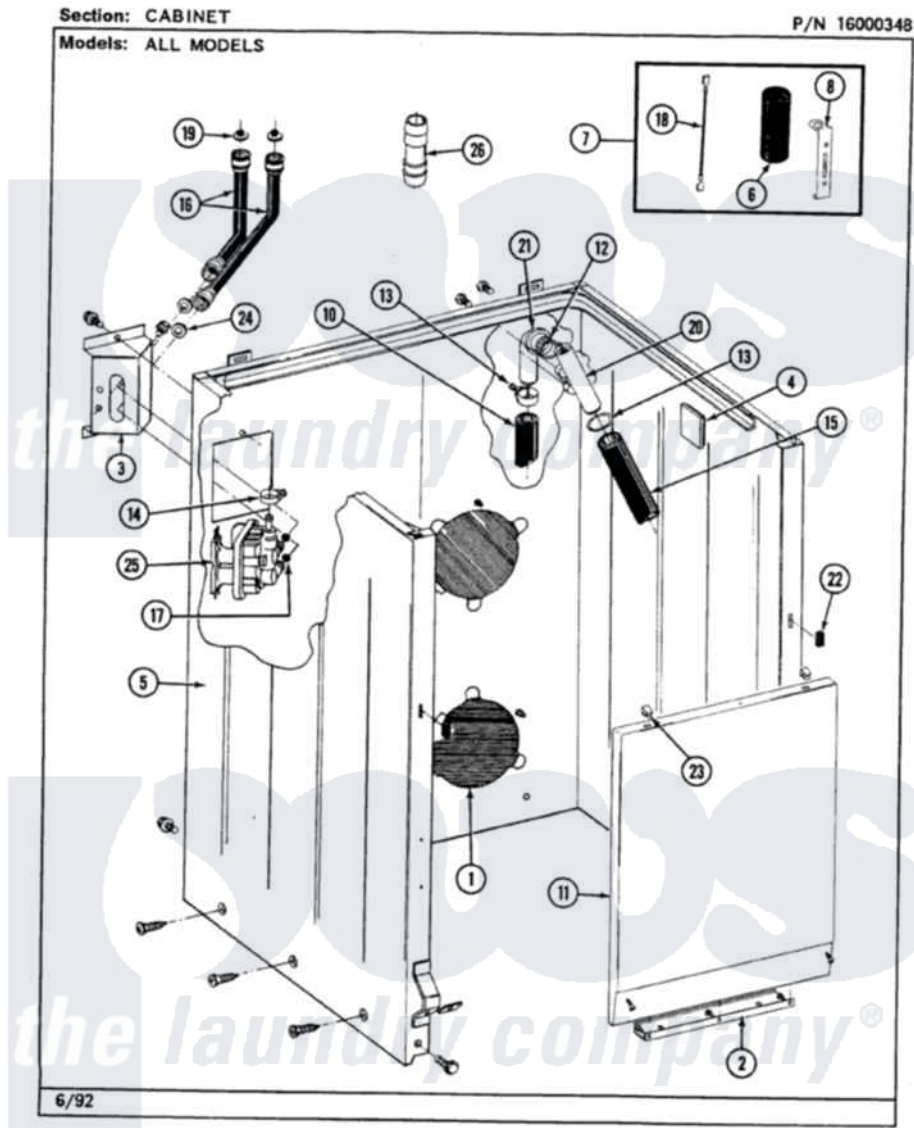

Maytag LAT8340AAL 02 - CABINET

30

Maytag Residential Maytag LAT8340AAL Washer Parts Parts Diagram 02 - CABINET
 Click on the part number to view part

Item	Original Part Number	Replaced By	Status	Part Description
1	211878		Not Available	PLATE, ACCESS
"	211294	90767		Screw, 8A X 3/8 HeX Washer Head Tapping
2	213846			Guard, Belt
"	211294	90767		Screw, 8A X 3/8 HeX Washer Head Tapping
3	212276	W10116760		Screw
"	214812	22002361		Bracket, Water Valve
4	215058			Pad, Cabinet Bumper
5	203319L		Not Available	(ALMOND)
"	204439			Screw And Fstner Assembly
"	213122	27001200		Screw
"	213121	3400111		Screw, 12-14 X 5/8
"	213007			Xfor Cabinet See Cabinet, Back
6	Y200832			Capacitor
7	206103			Capacitor Kit

8	211149		Clip, Capacitor
9	202861	202860	Inlet Hose Assembly
10	216017		Hose, Drain
"	Y059149		(7/8" I.D. CARTON OF 50 FT.)
11	212998L		Not Available FRONT PANEL-ALMOND
12	214765		Gasket, Siphon Break
13	200908	285655	Clamp, Hose
14	201575		Clamp, Hose
15	214767	22001448	Hose, Pump
16	202860		Inlet Hose Assembly
"	200672	76314	Hose, Inlet 6 Ft. Hose With Elbow
17	214337	96160	Screen
18	203237		No. 17 Wire With Terminal
19	200961	12001413	Strainer And Washer Kit
20	206638		Siphon Break
"	Y014874		Screw, Idler Arm And Sleeve
21	Y216016	W10116738	Elbow
22	214376	22002331	Spacer, Front Panel
23	212982	22001650	Fastener, Spring
24	Y013783		Washer, Inlet Hose
25	205613		Water Valve
"	212276	W10116760	Screw
26	Y216015		Coupling, Hose