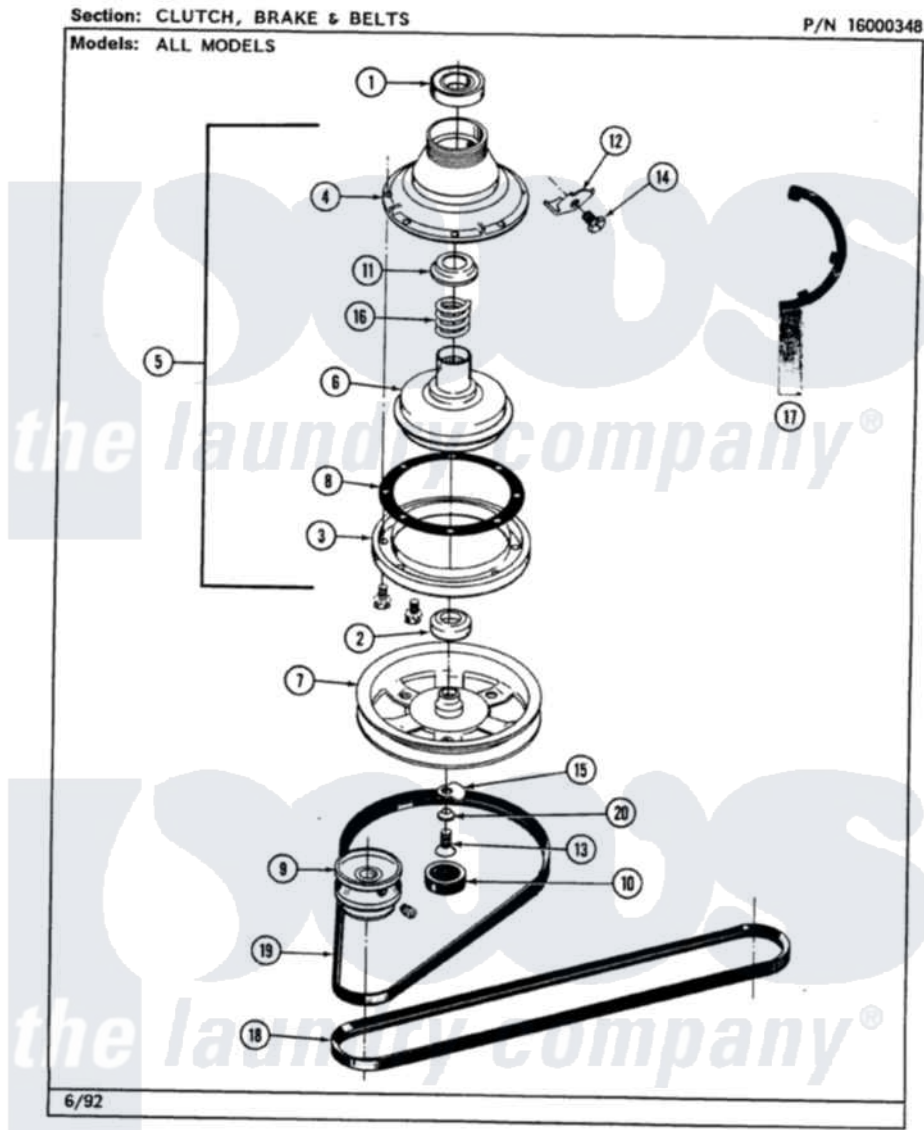

Maytag LAT8340AAL 03 - CLUTCH, BRAKE & BELTS

42

Maytag Residential Maytag LAT8340AAL Washer Parts Parts Diagram 03 - CLUTCH, BRAKE & BELTS
Click on the part number to view part

Item	Original Part Number	Replaced By	Status	Part Description
1	Y200720	22003441		Bearing, Rear
2	200835			Bearing, Brake Rotor
3	211043	6-2011900		Brake Asse
"	211000			SCREW, BRAKE DRUM (HEX HEAD)
4	211045	6-2011900		Brake Asse
5	201190	6-2011900		Brake Asse
6	201126	6-2011900		Brake Asse
7	211059	6-2301530		Pulley
8	211042	6-2011900		Brake Asse
9	Y053241			Set Screw, Motor Pulley
"	200816	6-2008160		Pulley- MO
10	211038		Not Available	CAP, OIL RETAINER
11	211039	6-2011900		Brake Asse
12	213325			Clip, Retaining
13	211375	681582		Screw
14	213326			Bolt, Sems Retaining Clip

15	211089		Lug, Stop Pulley
16	211041	6-2011900	Brake Asse
17	Y038315	038315	Tool
18	211124		Part Not Used
19	211125		V Belt, DiVe Pulley
20	211090	22003555	Washer, Stop Lug