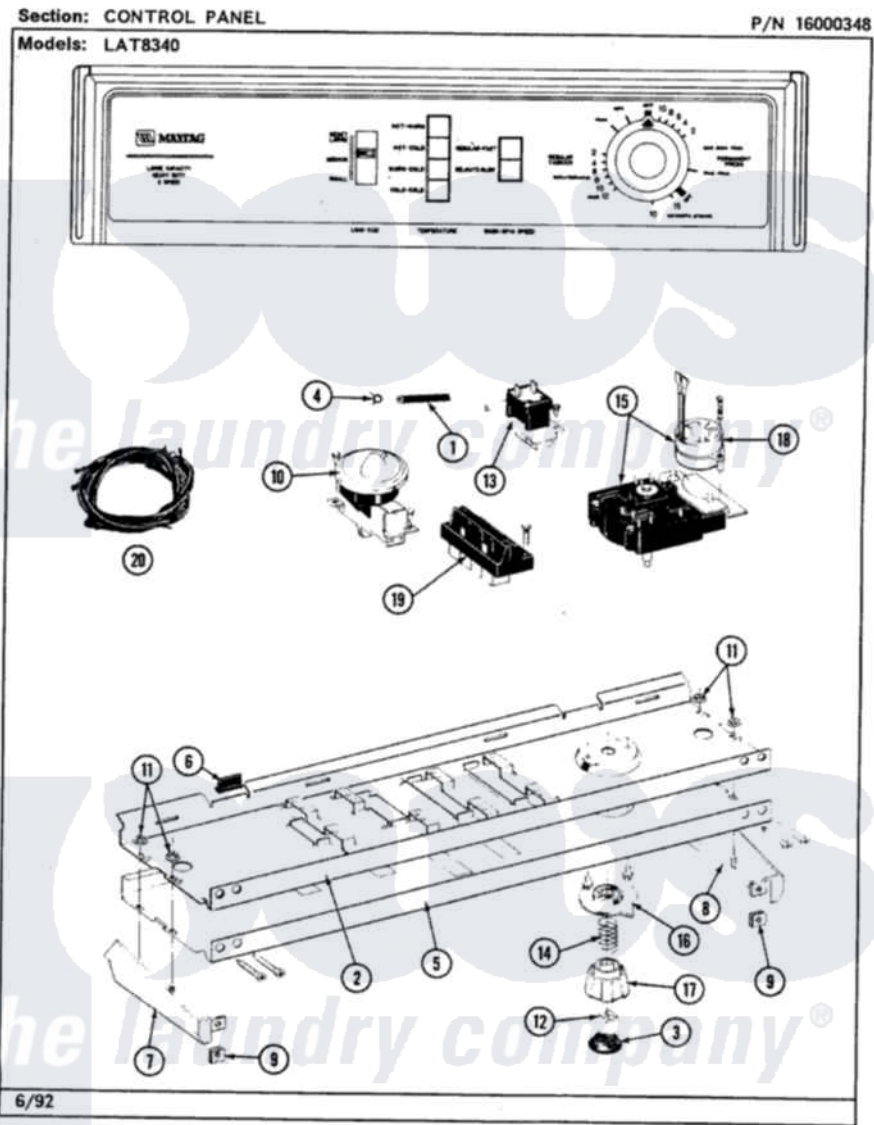

Maytag LAT8340AAL 04 - CONTROL PANEL

24

Maytag [Residential Maytag LAT8340AAL Washer Parts](#) Parts Diagram 04 - CONTROL PANEL
Click on the part number to view part

Item	Original Part Number	Replaced By	Status	Part Description
1	212942	22001619		Tube, Water Level Switch
2	214809			Back Up Plate
"	210932			Screw, No.8 X 9/16 Ctsk Note: Screw, Inlet Duct
3	215821		Not Available	CAP, KNOB
4	410296	596669		Clamp, Manifold
5	207407		Not Available	CONTROL PANEL
"	210932			Screw, No.8 X 9/16 Ctsk Note: Screw, Inlet Duct
6	214897			Pad, Control Panel
7	207215		Not Available	END CAP LH
8	207216		Not Available	END CAP RH
9	214894			Fastener, End Cap
10	211168	W10139210		Screw, 8-18 X 5/16
"	207362		Not Available	INFINITE LEVEL PRESSURE SWITCH
11	214872			Palnut, End Cap Note: Nut, Lamp Holder

12	211605		Bezel, Timer Dial
13	213117	67006908	Screw, Ice Rack
"	207370		Speed Control Switch - 2 Butto
14	211065		Spring, Index Wheel
15	207373		Timer
"	213966	3400014	Screw
16	215827	Not Available	TIMER DIAL SKIRT
17	215828		Knob, Timer
18	205033	22205033	Motor- Tim
19	213117	67006908	Screw, Ice Rack
"	207367	Not Available	TEMP CONTROL SWITCH - 4 BUTTON
20	207381	Not Available	WIRE HARNESS