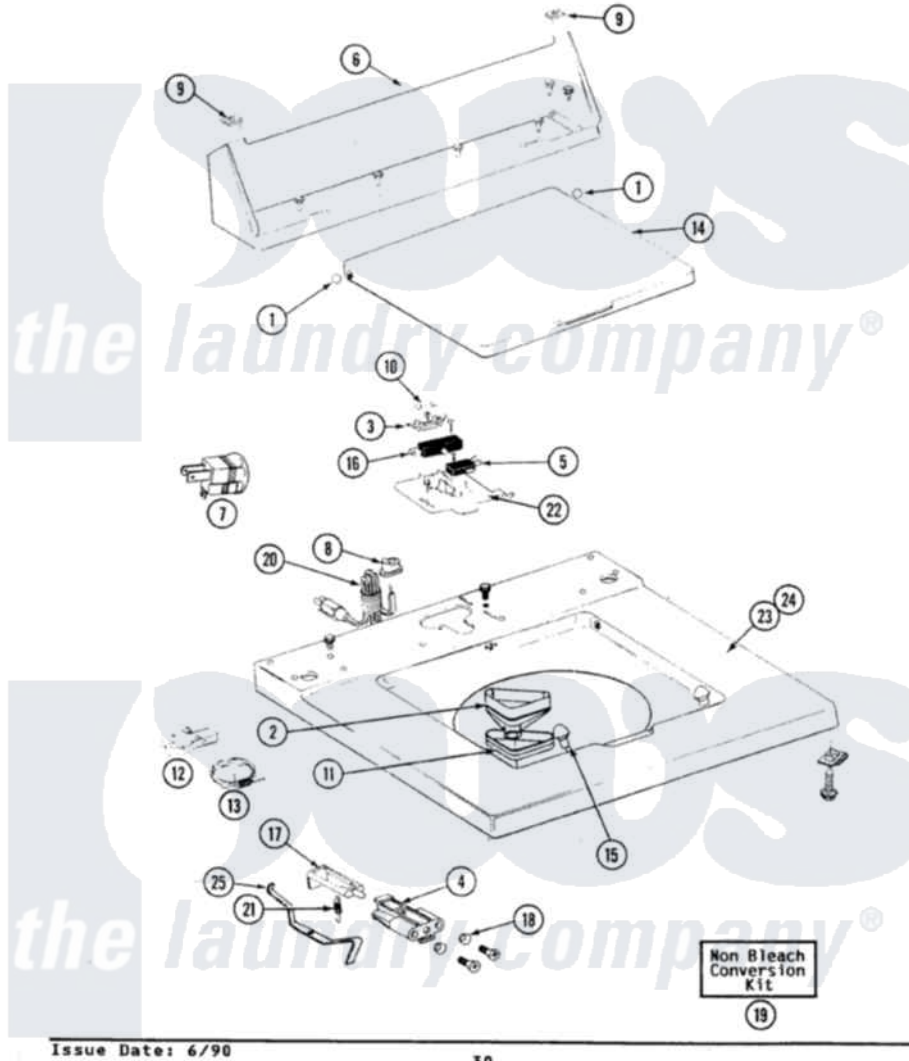

# Maytag LAT8340AAL 05 - TOP

SECTION: TOP COVER, CONSOLE & LID SWITCH  
 MODEL: ALL MODELS

Issue Date: 6/90

30

Maytag [Residential Maytag LAT8340AAL Washer Parts](#) Parts Diagram 05 - TOP  
 Click on the part number to view part

Item	Original Part Number	Replaced By	Status	Part Description
1	<a href="#">211726</a>			Hinge, Ball Lid
2	<a href="#">215578</a>			Bleach Inlet Almond
3	<a href="#">207167</a>			Block, Fuse
"	215705	<a href="#">Y311711</a>		Screw, Fuse Block
4	910182	<a href="#">25-7809</a>		Screw, No.6-20 1/2 Flthd Torx
"	214279	<a href="#">204968</a>		Plunger And Bracket Assembly--W
5	<a href="#">207166</a>			Switch, Check
"	<a href="#">22001352</a>			Screw, Check Switch
6	205635L		Not Available	CONSOLE (ALM)
"	211294	<a href="#">90767</a>		Screw, 8A X 3/8 HeX Washer Head Tapping
"	<a href="#">Y313559</a>			Screw
7	<a href="#">Y201808</a>			Converter
8	<a href="#">211881</a>			Grommet, Cord Part Not Used-Gas Models Only
9	<a href="#">215075</a>			Fastener, Control Panel To Console