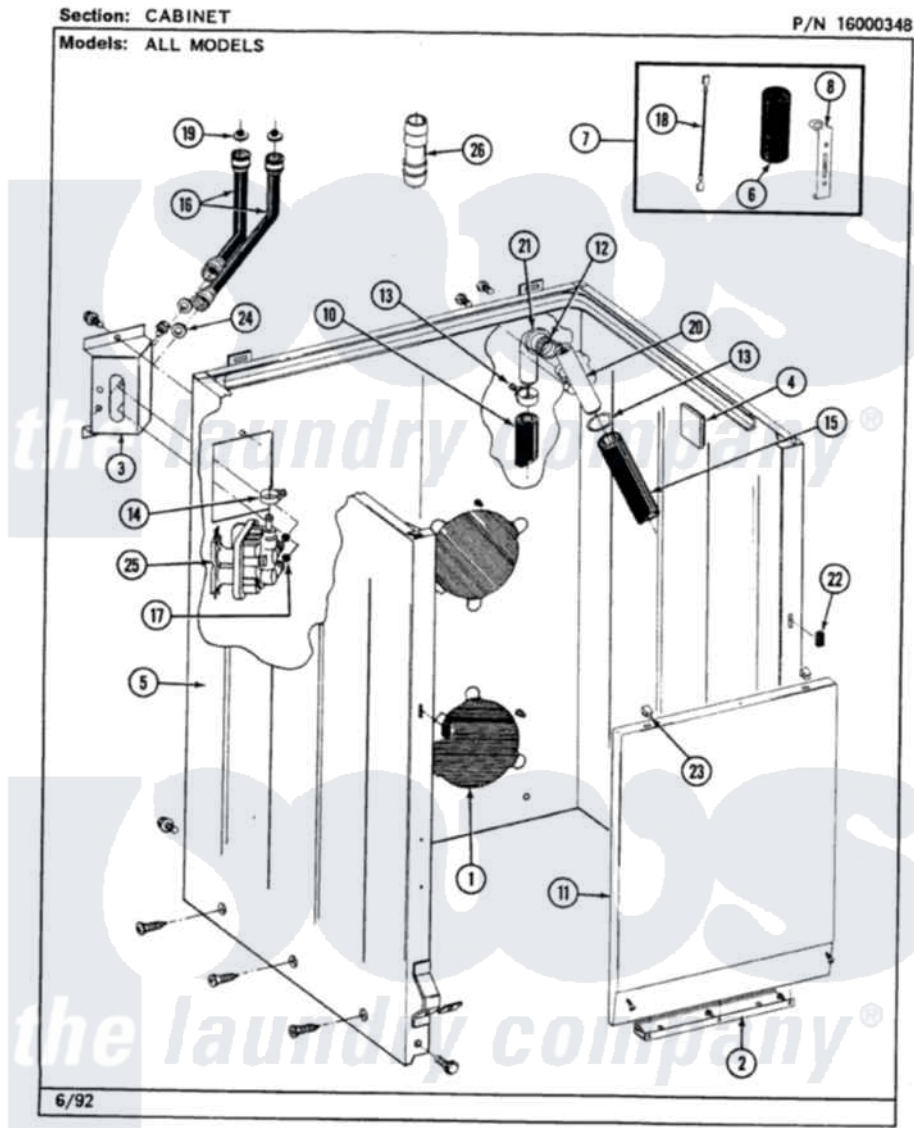

Maytag LAT8340AAW 02 - CABINET

30

Maytag [Residential Maytag LAT8340AAW Washer Parts](#) Parts Diagram 02 - CABINET
 Click on the part number to view part

| Item | Original Part Number | Replaced By | Status | Part Description |
|------|-------------------------|---------------------------|---------------|---|
| 1 | 211878 | | Not Available | PLATE, ACCESS |
| " | 211294 | 90767 | | Screw, 8A X 3/8 HeX Washer Head Tapping |
| 2 | 213846 | | | Guard, Belt |
| " | 211294 | 90767 | | Screw, 8A X 3/8 HeX Washer Head Tapping |
| 3 | 212276 | W10116760 | | Screw |
| " | 214812 | 22002361 | | Bracket, Water Valve |
| 4 | 215058 | | | Pad, Cabinet Bumper |
| 5 | 203319 | 22203319 | | Cabinet |
| " | 204439 | | | Screw And Fstner Assembly |
| " | 213122 | 27001200 | | Screw |
| " | 213121 | 3400111 | | Screw, 12-14 X 5/8 |
| " | 213007 | | | Xfor Cabinet See Cabinet, Back |
| 6 | Y200832 | | | Capacitor |
| 7 | 206103 | | | Capacitor Kit |