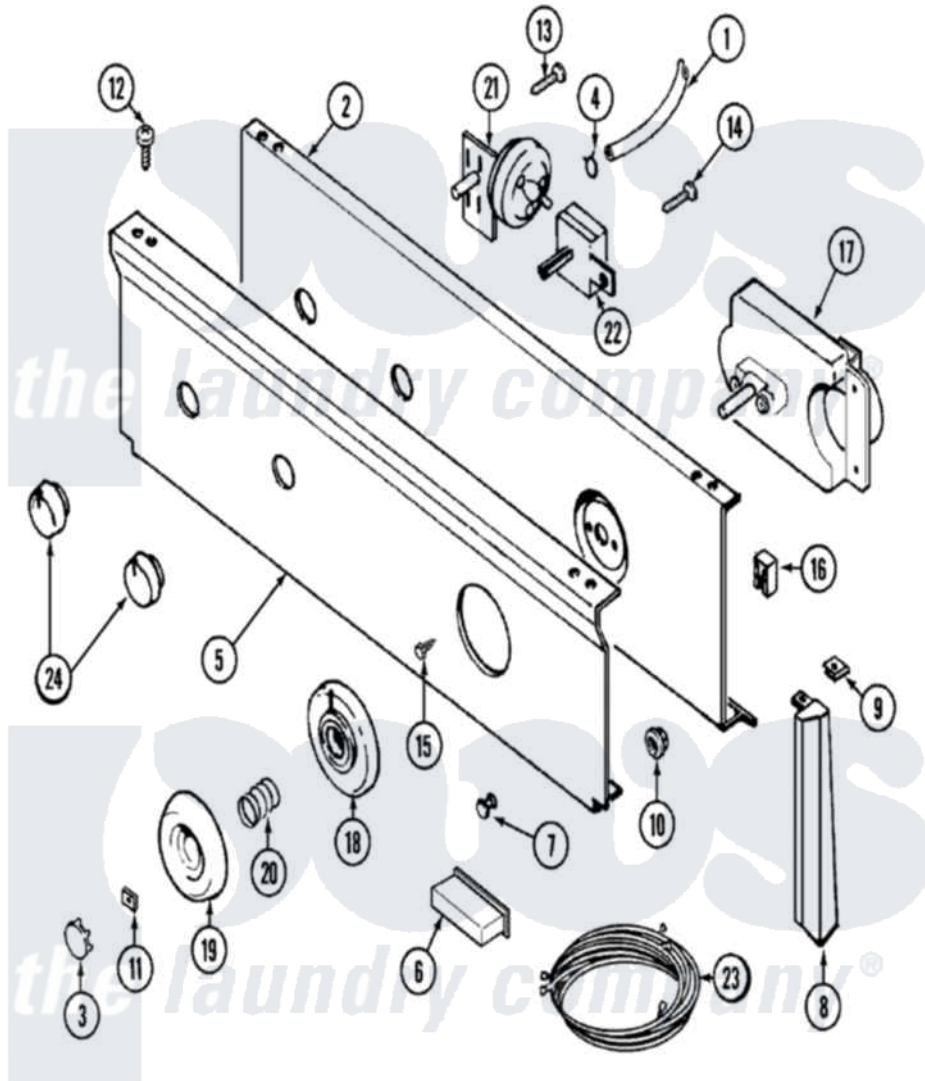

Maytag LAT8404AAE 04 - CONTROL PANEL

Maytag [Residential Maytag LAT8404AAE Washer Parts](#) Parts Diagram 04 - CONTROL PANEL
 Click on the part number to view part

Item	Original Part Number	Replaced By	Status	Part Description
1	22001036	22001619		Tube, Water Level Switch
2	315483	3370225		Screw
"	204807			Ground Wire, Supp. Plte To Top Cover
"	22001132			Plate, Support
3	216250	22001446		Cap, Knob
4	410296	596669		Clamp, Manifold
5	22001232			Panel, Control
6	214897			Pad, Control Panel
7	22001215	7730P011-60		Lens, Indicator Light
8	22001289		Not Available	END CAP, CTRL. PNL. (LT-WHT)
"	22001291			End Cap, Control Panel
9	214894			Fastener, End Cap
10	214872			Palnut, End Cap Note: Nut, Lamp Holder
11	211605			Bezel, Timer Dial

12	210932		Screw, No.8 X 9/16 Ctsk Note: Screw, Inlet Duct
13	211168	W10139210	Screw, 8-18 X 5/16
14	211168	W10139210	Screw, 8-18 X 5/16
15	216412		Screw, Bracket To Timer
16	903115		Lock Light
17	22001515	Not Available	MOTOR, TIMER
"	22001026		Timer
18	22001265		Bezel, Timer Knob
19	22001198	Not Available	KNOB, TIMER (WHT)
20	211065		Spring, Index Wheel
21	208207		Switch, Pressure
22	208281	Not Available	SWITCH, TEMP (4POSITION)
23	22001204	Not Available	WIRE HARNESS, MAIN
24	22001268	Not Available	KNOB ASSY. (WHT)