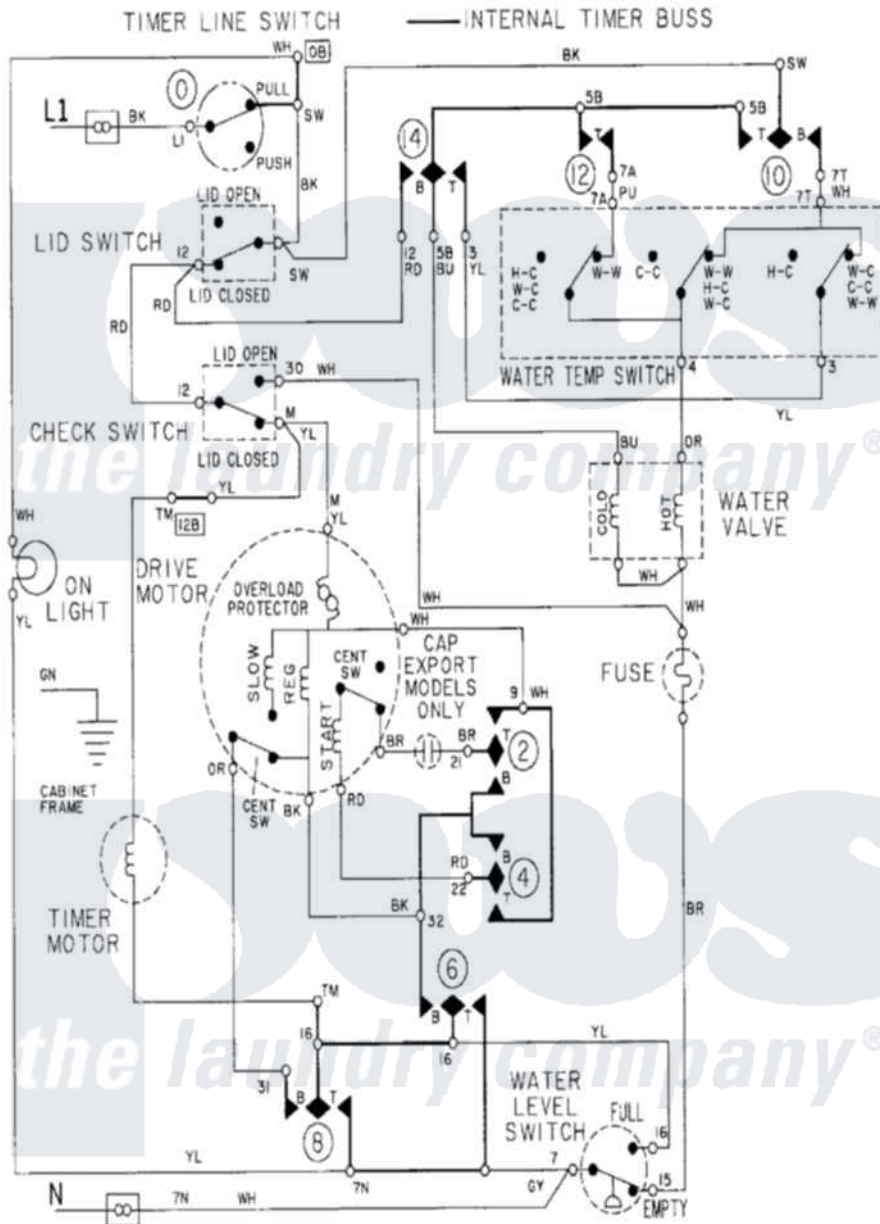

Maytag LAT8404AAE 08 - WIRING INFORMATION

Maytag Residential Maytag LAT8404AAE Washer Parts Parts Diagram 08 - WIRING INFORMATION
 Click on the part number to view part

Item	Original Part Number	Replaced By	Status	Part Description
NI	15001002		Not Available	WIRING INFORMATION