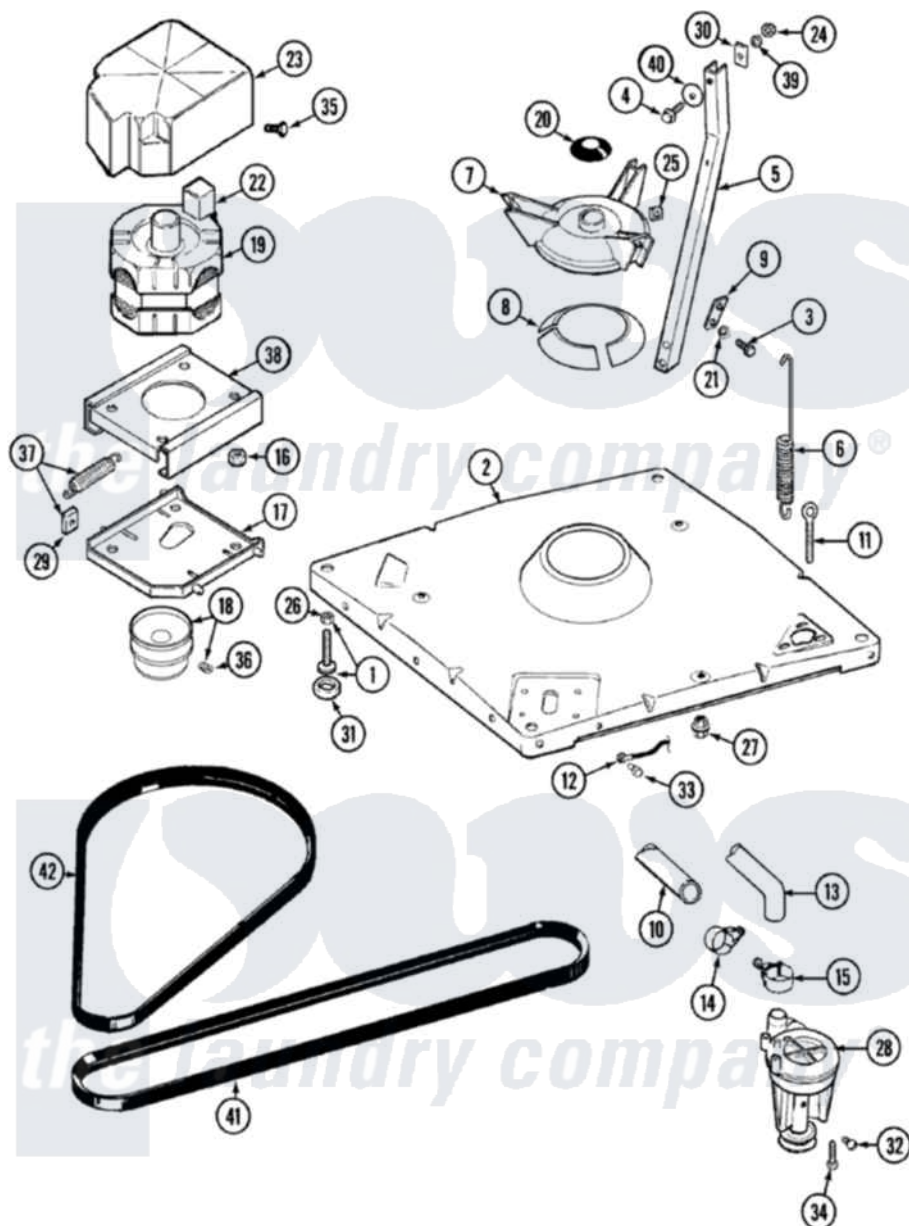

Maytag LAT8404AAL 01 - BASE

Maytag Residential Maytag LAT8404AAL Washer Parts Parts Diagram 01 - BASE
 Click on the part number to view part

Item	Original Part Number	Replaced By	Status	Part Description
1	Y302699	22003428		Leg, Adjustable
2	22001172	22002150		Base
3	Y015627			Screw- Hex
4	205254	W10175938		Bolt
"	200744	W10175939		Bolt
5	213053			Brace, Tub Part Not Used
6	22001300			Spring, Centering
7	203725			Damper W/Bolt And Clip
8	203956			Damper Pad Kit
9	213073			Washer, Double Brace
10	214767	22001448		Hose, Pump
11	216416			Bolt, Eye/Centering Spring
12	901220			Ground Wire
13	213045			Hose, Outer Tub Part Not Used
14	202574	3367052		Clamp, Hose
15	202574	3367052		Clamp, Hose

16	Y311426	3400029	Nut, Adapter Plate
17	22001301		Mount, Motor Lower-Assembly
18	200816	6-2008160	Pulley- MO
19	201807	12002353	Motor-Drve
20	211028	22001586	Deflector, Water
21	911852	486009	Lockwasher
22	206504		Motor External Start Switch
"	205131		Switch, Motor External Start
23	215098		Shield, Motor
24	Y052734		Nut, Carrage Bolts And Bracket
25	Y052785		Nut, Brace To Damper
26	210385		Lock Nut For Adjustable Leg
27	211949		Nut, Adjustment Eyebolt
28	202203	6-2022030	Pump As Pa
29	204998	205000	Roller And Spring Kit 4+Spr
30	212979	Not Available	WASHER, TUB BRACE
31	210684		Foot, Adjustable Leg
32	Y015408	22003235	Screw, Bearing Insert
33	912365	3370225	Screw
34	211880		Screw, HeX Head No.10 X 1/2 Inc
35	213121	3400111	Screw, 12-14 X 5/8
36	Y053241		Set Screw, Motor Pulley
37	205000		Roller And Spring Kit 4+Spr
38	206707	6-2097750	Trans Dee
39	214956		Motor Mount Assembly
40	Y054867		Washer, Lock
41	211100		Washer, Outer Tub