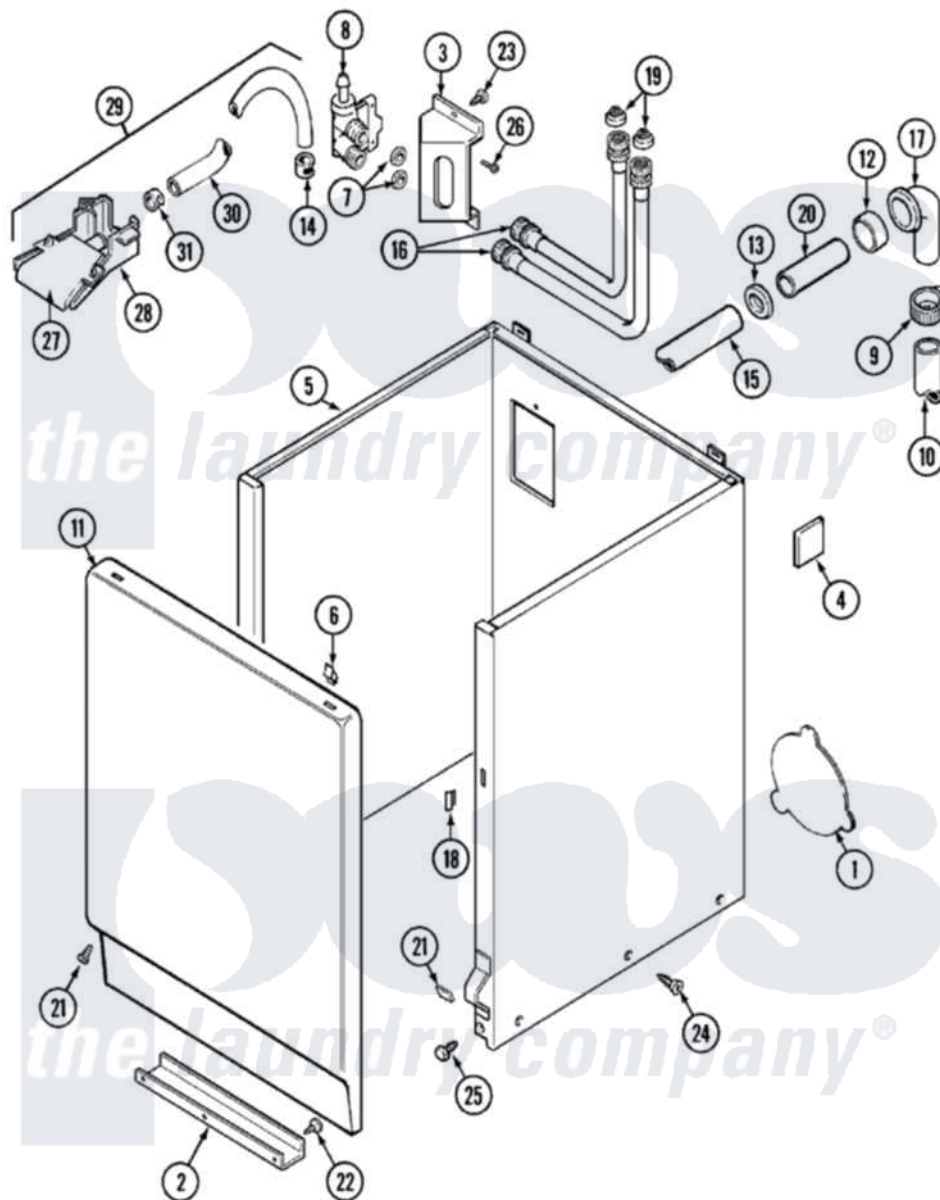

Maytag LAT8404AAL 02 - CABINET

Maytag Residential Maytag LAT8404AAL Washer Parts Parts Diagram 02 - CABINET
 Click on the part number to view part

Item	Original Part Number	Replaced By	Status	Part Description
1	211294	90767		Screw, 8A X 3/8 HeX Washer Head Tapping
"	211878		Not Available	PLATE, ACCESS
2	213846			Guard, Belt
3	214812	22002361		Bracket, Water Valve
4	215058			Pad, Cabinet Bumper
5	22001303			Cabinet ---NA
6	212982	22001650		Fastener, Spring
7	Y013783			Washer, Inlet Hose
8	214337	96160		Screen
"	22001274			Valve, Water
9	200908	285655		Clamp, Hose
10	216017			Hose, Drain
"	Y059149			(7/8" I.D. CARTON OF 50 FT.)
11	33001221	22001817		Sheet, Sound Damper
"	216078L		Not Available	PANEL, FRONT (ALM) SUB

12	214765		Gasket, Siphon Break
13	202574	3367052	Clamp, Hose
14	216169	596669	Clamp, Manifold
15	214767	22001448	Hose, Pump
16	202860		Inlet Hose Assembly
17	Y216016	W10116738	Elbow
18	214376	22002331	Spacer, Front Panel
19	200961	12001413	Strainer And Washer Kit
20	Y014874		Screw, Idler Arm And Sleeve
"	206638		Siphon Break
21	204439		Screw And Fstner Assembly
22	211294	90767	Screw, 8A X 3/8 HeX Washer Head Tapping
23	212276	W10116760	Screw
24	213007		Xfor Cabinet See Cabinet, Back
25	213121	3400111	Screw, 12-14 X 5/8
"	213122	27001200	Screw
26	Y313561		Screw----NA
27	22001187		Injector
28	22001186		Injector
29	22001304		Water Injector Assembly
30	22001190		Hose, Injector
31	216170	489503	Clamp