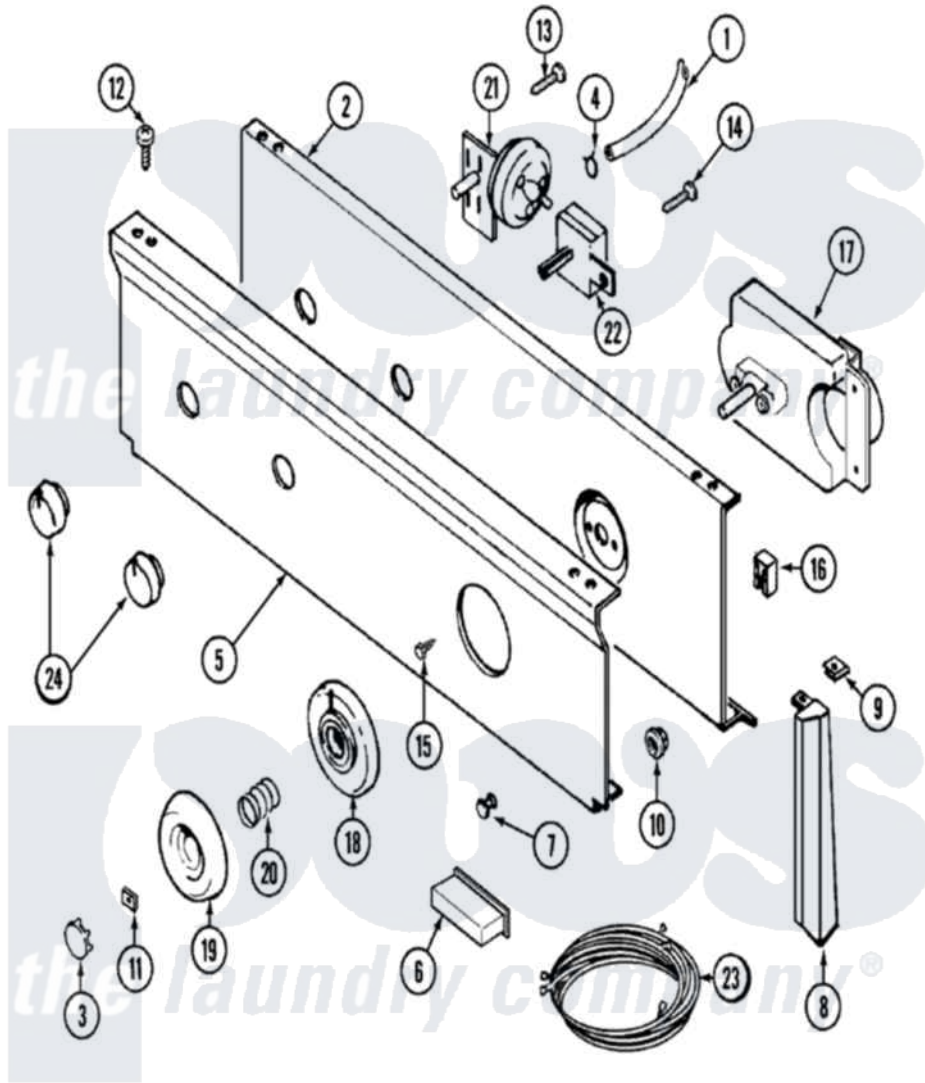

Maytag LAT8404AAL 04 - CONTROL PANEL

Maytag [Residential Maytag LAT8404AAL Washer Parts](#) Parts Diagram 04 - CONTROL PANEL

[Click on the part number to view part](#)

Item	Original Part Number	Replaced By	Status	Part Description
1	22001036	22001619		Tube, Water Level Switch
2	315483	3370225		Screw
"	204807			Ground Wire, Supp. Plte To Top Cover
"	22001132			Plate, Support
3	216193		Not Available	CAP, TIMER KNOB (BLK)
4	410296	596669		Clamp, Manifold
5	22001161		Not Available	PANEL, CONTROL (BLK)
6	214897			Pad, Control Panel
7	22001215	7730P011-60		Lens, Indicator Light
8	22001290			End Cap, Control Panel
"	22001288			End Cap, Control Panel
9	214894			Fastener, End Cap
10	214872			Palnut, End Cap Note: Nut, Lamp Holder
11	211605			Bezel, Timer Dial
12	311728	210032		Screw, No.8 X 9/16 Ctsk Note:

12	214120	21032		Screw, Inlet Duct
13	211168	W10139210		Screw, 8-18 X 5/16
14	211168	W10139210		Screw, 8-18 X 5/16
15	216412			Screw, Bracket To Timer
16	903115			Lock Light
17	22001515		Not Available	MOTOR, TIMER
"	22001026			Timer
18	22001264		Not Available	BEZEL, TIMER KNOB (BLK)
19	215828			Knob, Timer
20	211065			Spring, Index Wheel
21	208207			Switch, Pressure
22	208281		Not Available	SWITCH, TEMP (4POSITION)
23	22001204		Not Available	WIRE HARNESS, MAIN
24	22001267			Knob, Selector Switch