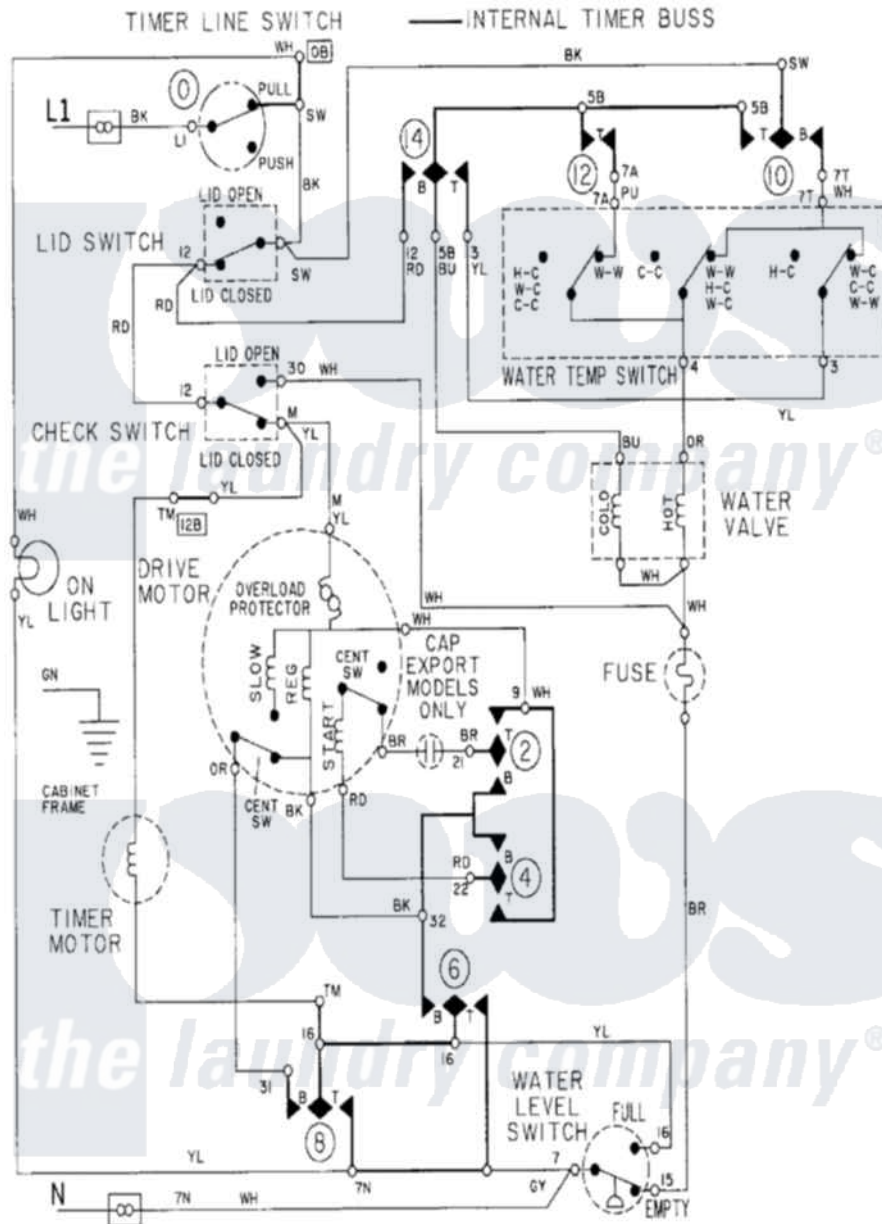

Maytag LAT8404AAL 08 - WIRING INFORMATION

Maytag Residential Maytag LAT8404AAL Washer Parts Parts Diagram 08 - WIRING INFORMATION
 Click on the part number to view part

Item	Original Part Number	Replaced By	Status	Part Description
NI	15001002		Not Available	WIRING INFORMATION