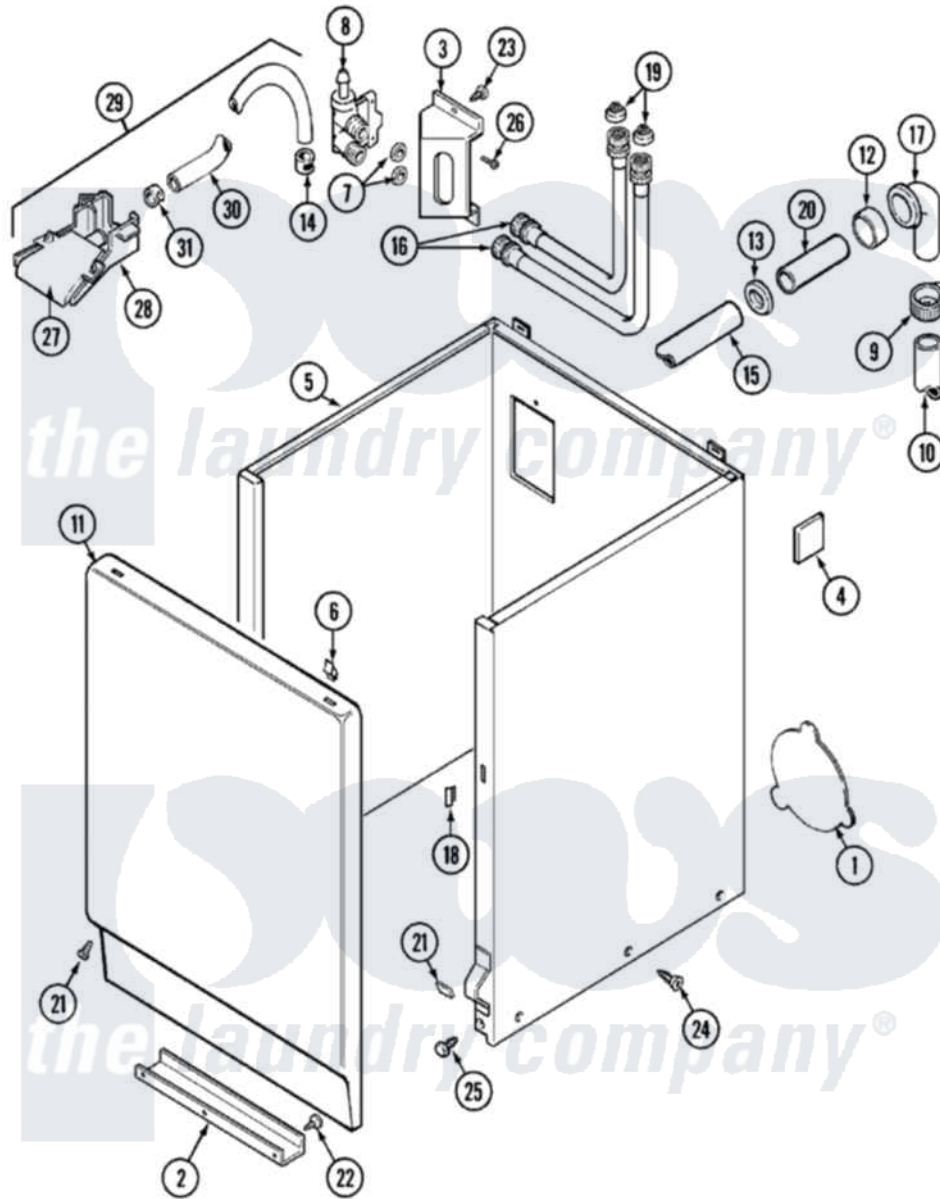

Maytag LAT8404AAM 02 - CABINET

Maytag [Residential Maytag LAT8404AAM Washer Parts](#) Parts Diagram 02 - CABINET
 Click on the part number to view part

Item	Original Part Number	Replaced By	Status	Part Description
1	211294	90767		Screw, 8A X 3/8 HeX Washer Head Tapping
"	211878		Not Available	PLATE, ACCESS
2	213846			Guard, Belt
3	214812	22002361		Bracket, Water Valve
4	215058			Pad, Cabinet Bumper
5	22001303			Cabinet ---NA
6	212982	22001650		Fastener, Spring
7	Y013783			Washer, Inlet Hose
8	214337	96160		Screen
"	22001274			Valve, Water
9	200908	285655		Clamp, Hose
10	216017			Hose, Drain
"	Y059149			(7/8" I.D. CARTON OF 50 FT.)
11	33001221	22001817		Sheet, Sound Damper
"	216078L		Not Available	PANEL, FRONT (ALM) SUB

12	214765		Gasket, Siphon Break
13	202574	3367052	Clamp, Hose
14	216169	596669	Clamp, Manifold
15	214767	22001448	Hose, Pump
16	202860		Inlet Hose Assembly
17	Y216016	W10116738	Elbow
18	214376	22002331	Spacer, Front Panel
19	200961	12001413	Strainer And Washer Kit
20	Y014874		Screw, Idler Arm And Sleeve
"	206638		Siphon Break
21	204439		Screw And Fstner Assembly
22	211294	90767	Screw, 8A X 3/8 HeX Washer Head Tapping
23	212276	W10116760	Screw
24	213007		Xfor Cabinet See Cabinet, Back
25	213121	3400111	Screw, 12-14 X 5/8
"	213122	27001200	Screw
26	Y313561		Screw----NA
27	22001187		Injector
28	22001186		Injector
29	22001304		Water Injector Assembly
30	22001190		Hose, Injector
31	216170	489503	Clamp