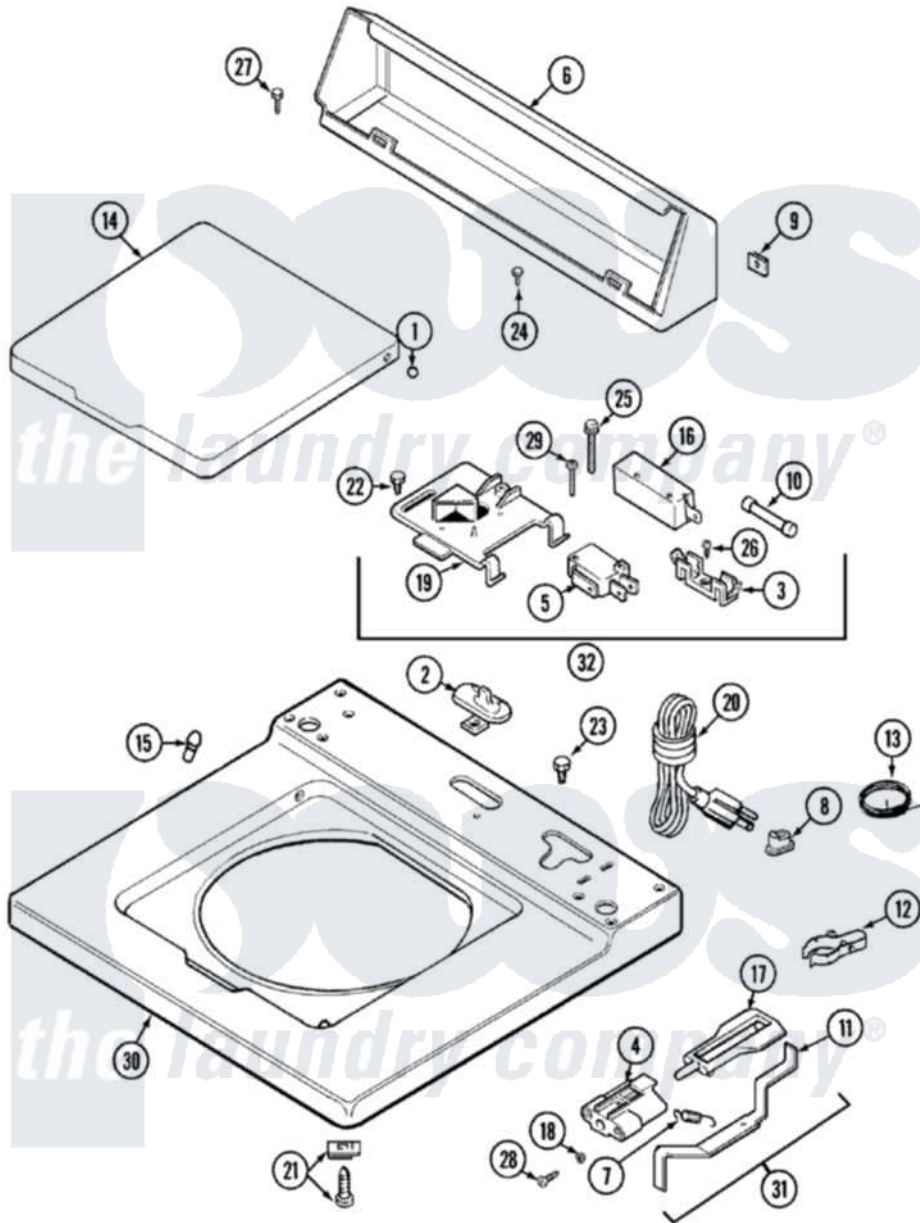

Maytag LAT8404AAM 05 - TOP

Maytag [Residential Maytag LAT8404AAM Washer Parts](#) Parts Diagram 05 - TOP
 Click on the part number to view part

Item	Original Part Number	Replaced By	Status	Part Description
1	211726			Hinge, Ball Lid
2	22001298			Cap, Top Cover
"	207159	489355		Screw, 8 X 1/2
3	207167			Block, Fuse
4	216256		Not Available	BRACKET, UNBALANCE
5	207166			Switch, Check
6	205635L		Not Available	CONSOLE (ALM)
7	213720			Spring, Lid Switch
8	211881			Grommet, Cord Part Not Used-Gas Models Only
9	215075			Fastener, Control Panel To Console
10	207168	22001682		Switch Assembly, Lid W/4amp Fuse
11	211726			Hinge, Ball Lid
12	301548			Clamp, Ground Wire
13	204807			Ground Wire, Supp. Plite To Top Cover

14	22001029		Not Available	LID (CANADA-ALM)---NA
"	22001207		Not Available	LID W/LEGEND (ALM)---NA
15	212716			Bumper, Lid
16	205415	279347		Switch-Lid
17	216255			Plunger, Lid Switch
18	211500			Washer, Bracket To Top Cover
19	Y215699	22001678		Bracket, Switch And Fuse
20	208194	22003062		Cord, Power
21	204445			Screw And Fastener Assembly
22	207159	489355		Screw, 8 X 1/2
23	315483	3370225		Screw
24	216423	3370225		Screw
25	213501			Screw, No.6-20 X 1-1/8 Inch
26	Y311711			Screw, Fuse Block
27	Y313559			Screw
28	910182	25-7809		Screw, No.6-20 1/2 Flthd Torx
29	22001352			Screw, Check Switch
30	22001118		Not Available	TOP, MAIN (ALM)---NA
31	22001311			Unbalance Lever Assembly
32	207176	22001682		Switch Assembly, Lid W/4amp Fuse