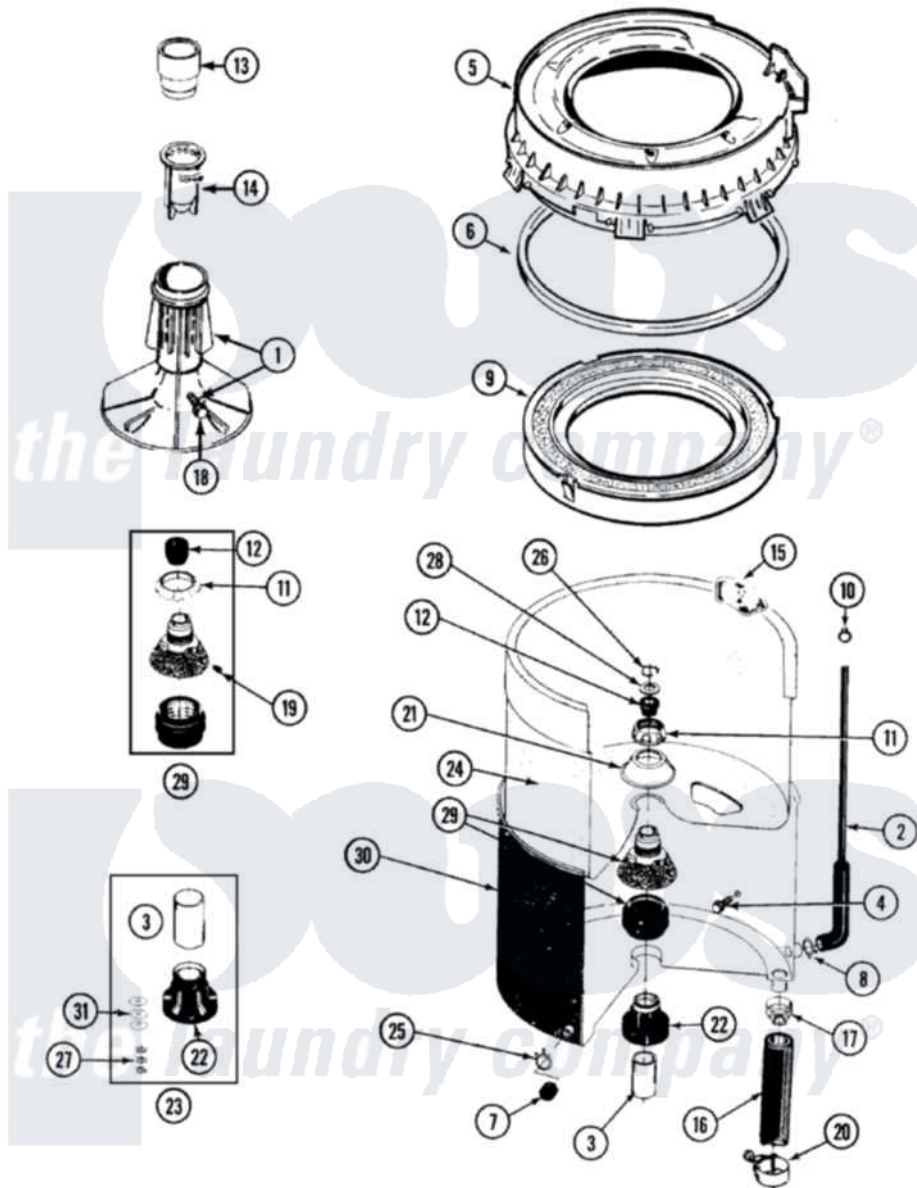

# Maytag LAT8404AAM 07 - TUB

Maytag [Residential Maytag LAT8404AAM Washer Parts](#) Parts Diagram 07 - TUB  
 Click on the part number to view part

Item	Original Part Number	Replaced By	Status	Part Description
1	<a href="#">207228</a>			Agitator W/Lock Screw
2	22001036	<a href="#">22001619</a>		Tube, Water Level Switch
3	<a href="#">211130</a>			Bearing Liner, Tub Bearing
4	200744	<a href="#">W10175939</a>		Bolt
"	205254	<a href="#">W10175938</a>		Bolt
5	<a href="#">22001299</a>			Tub Cover And Gasket Assembly
6	Y22001201	<a href="#">22001007</a>		Gasket, Cover To Tub
7	<a href="#">214725</a>			Cap For Spout-Outer Tub
8	<a href="#">211641</a>			Clamp, 1-1/16"
9	<a href="#">22001142</a>			Ring, Balance
10	410296	<a href="#">596669</a>		Clamp, Manifold
11	211047	<a href="#">6-2110472</a>		Nut- Clamp
12	Y0A4298	<a href="#">6-0A57420</a>		Seal- Agitator
13	<a href="#">22001295</a>			Housing, Dispenser
14	<a href="#">22001294</a>			Cup, Dispensing
15	<a href="#">207219</a>			Filter, Self-Cleaning

16	<a href="#">213045</a>		Hose, Outer Tub Part Not Used
17	201011	<a href="#">285655</a>	Clamp, Hose
18	206478		Not Available
19	211618	<a href="#">22001423</a>	Set Screw, Mounting Stem
20	202574	<a href="#">3367052</a>	Clamp, Hose
21	<a href="#">211210</a>		Washer, Clamping Nut
22	200824	<a href="#">6-2040130</a>	Tub Bearin
23	204013	<a href="#">6-2040130</a>	Tub Bearin
24	<a href="#">22001139</a>		Tub, Inner
25	214739	<a href="#">596669</a>	Clamp, Manifold
26	<a href="#">Y015667</a>		Retaining Ring
27	<a href="#">Y054867</a>		Washer, Lock
28	<a href="#">Y015666</a>		Washer, Retaining -
29	204012	<a href="#">6-2095720</a>	Mounting S
30	22001114		Not Available
31	<a href="#">211100</a>		TUB, OUTER (EX. LARGE)
			Washer, Outer Tub