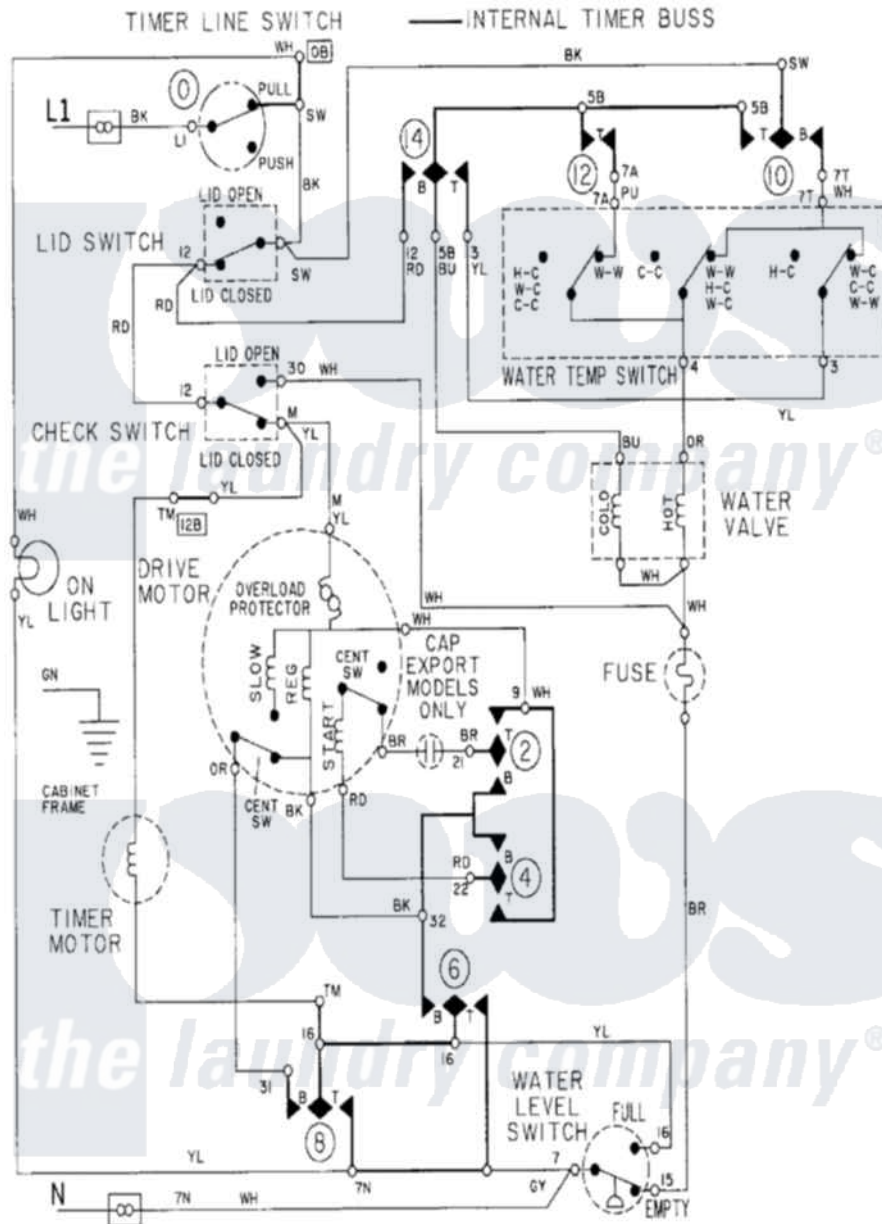

Maytag LAT8404AAM 08 - WIRING INFORMATION

Maytag Residential Maytag LAT8404AAM Washer Parts Parts Diagram 08 - WIRING INFORMATION
 Click on the part number to view part

Item	Original Part Number	Replaced By	Status	Part Description
NI	15001002		Not Available	WIRING INFORMATION