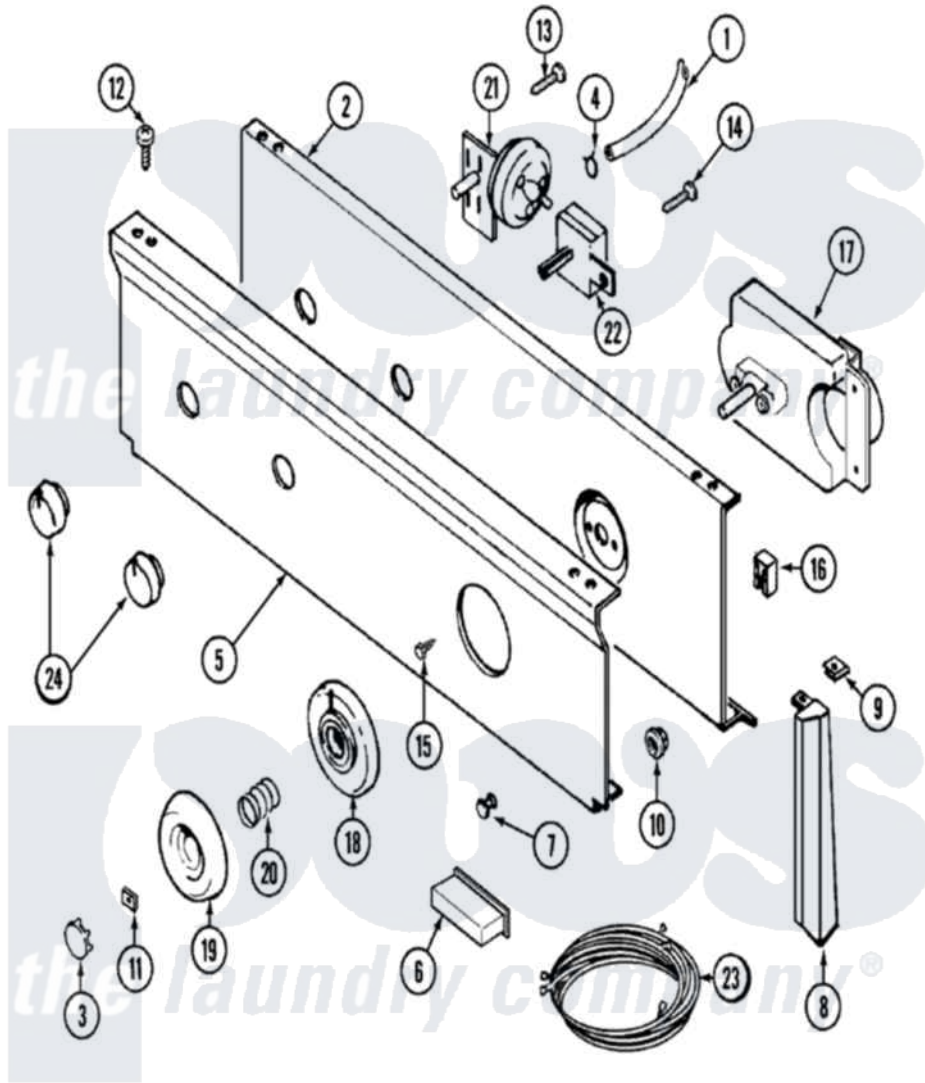

Maytag LAT8404ABE 04 - CONTROL PANEL

Maytag [Residential Maytag LAT8404ABE Washer Parts](#) Parts Diagram 04 - CONTROL PANEL
 Click on the part number to view part

| Item | Original Part Number | Replaced By | Status | Part Description |
|------|--------------------------|-----------------------------|---------------|--|
| 1 | 22001036 | 22001619 | | Tube, Water Level Switch |
| 2 | 315483 | 3370225 | | Screw |
| " | 204807 | | | Ground Wire, Supp. Plte To Top Cover |
| " | 22001132 | | | Plate, Support |
| 3 | 216250 | 22001446 | | Cap, Knob |
| 4 | 410296 | 596669 | | Clamp, Manifold |
| 5 | 22001232 | | | Panel, Control |
| 6 | 214897 | | | Pad, Control Panel |
| 7 | 22001215 | 7730P011-60 | | Lens, Indicator Light |
| 8 | 22001289 | | Not Available | END CAP, CTRL. PNL. (LT-WHT) |
| " | 22001291 | | | End Cap, Control Panel |
| 9 | 214894 | | | Fastener, End Cap |
| 10 | 214872 | | | Palnut, End Cap Note: Nut, Lamp Holder |
| 11 | 211605 | | | Bezel, Timer Dial |

| | | | |
|----|--------------------------|---------------------------|--|
| 12 | 210932 | | Screw, No.8 X 9/16 Ctsk Note: Screw, Inlet Duct |
| 13 | 211168 | W10139210 | Screw, 8-18 X 5/16 |
| 14 | 211168 | W10139210 | Screw, 8-18 X 5/16 |
| 15 | 216412 | | Screw, Bracket To Timer |
| 16 | 903115 | | Lock Light |
| 17 | 22001515 | Not Available | MOTOR, TIMER |
| " | 22001026 | | Timer |
| 18 | 22001265 | | Bezel, Timer Knob |
| 19 | 22001198 | Not Available | KNOB, TIMER (WHT) |
| 20 | 211065 | | Spring, Index Wheel |
| 21 | 208207 | | Switch, Pressure |
| 22 | 208281 | Not Available | SWITCH, TEMP (4POSITION) |
| 23 | 22001204 | Not Available | WIRE HARNESS, MAIN |
| 24 | 22001101 | Not Available | MANUAL, USE & CARE (FRENCH) |
| " | 22001268 | Not Available | KNOB ASSY. (WHT) |