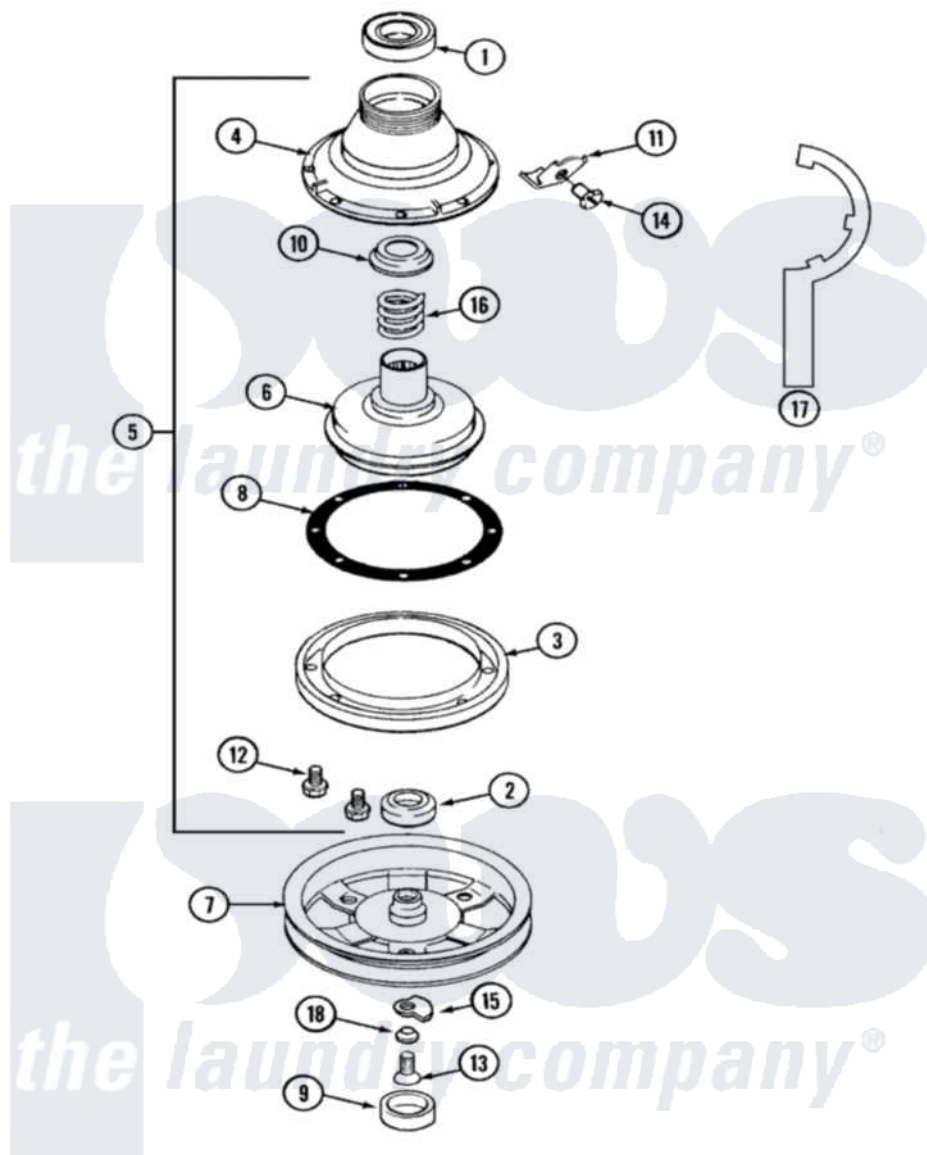

Maytag LAT8405AAE 03 - CLUTCH, BRAKE & BELTS

Maytag Residential Maytag LAT8405AAE Washer Parts Parts Diagram 03 - CLUTCH, BRAKE & BELTS

Click on the part number to view part

Item	Original Part Number	Replaced By	Status	Part Description
1	Y200720	22003441		Bearing, Rear
2	200835			Bearing, Brake Rotor
3	211043	6-2011900		Brake Asse
4	211045	6-2011900		Brake Asse
5	201190	6-2011900		Brake Asse
6	201126	6-2011900		Brake Asse
7	211059	6-2301530		Pulley
8	211042	6-2011900		Brake Asse
9	210038			Button Marker
10	211039	6-2011900		Brake Asse
11	213325			Clip, Retaining
12	211000			SCREW, BRAKE DRUM (HEX HEAD)
13	211375	681582		Screw
14	213326			Bolt, Sems Retaining Clip
15	211089			Lug, Stop Pulley
16	211041	6-2011900		Brake Asse