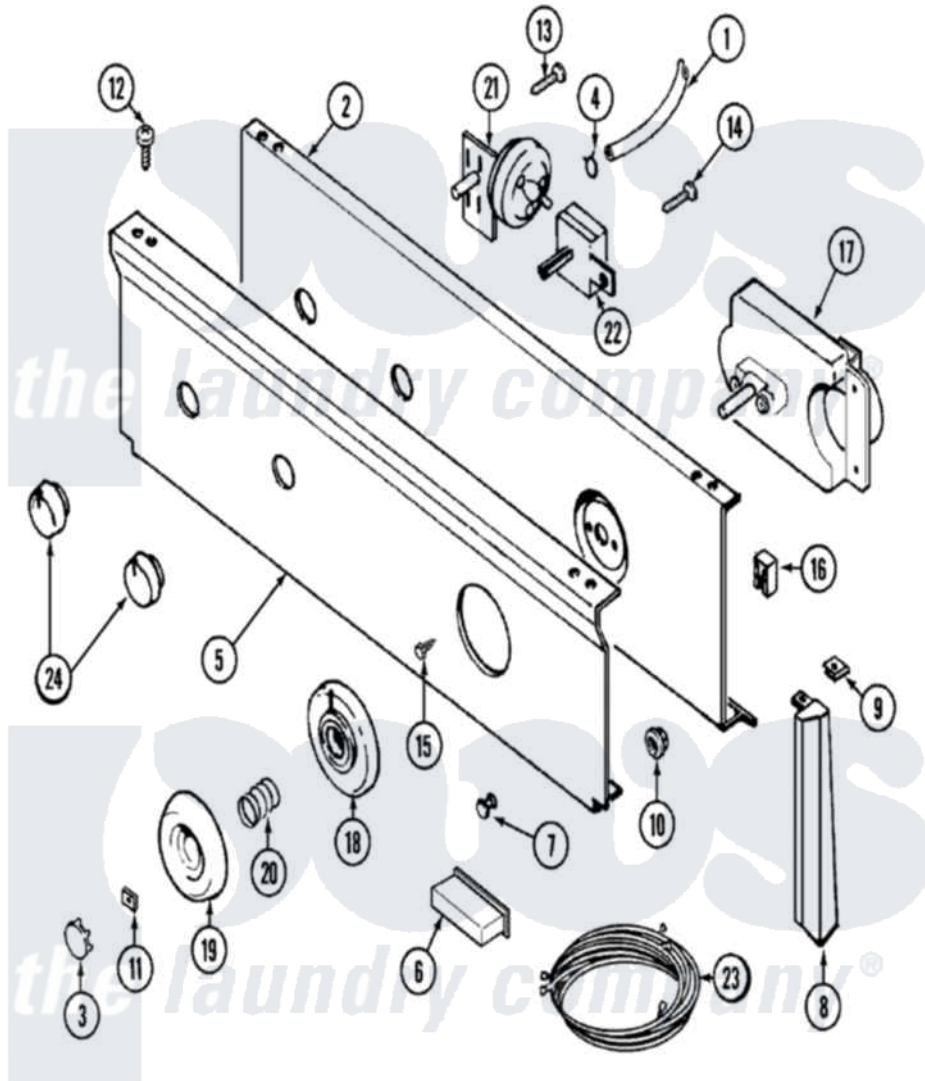

Maytag LAT8405AAE 04 - CONTROL PANEL

Maytag [Residential Maytag LAT8405AAE Washer Parts](#) Parts Diagram 04 - CONTROL PANEL
 Click on the part number to view part

Item	Original Part Number	Replaced By	Status	Part Description
1	22001036	22001619		Tube, Water Level Switch
2	204807			Ground Wire, Supp. Plte To Top Cover
"	22001132			Plate, Support
"	315483	3370225		Screw
3	22001446			Cap, Knob
4	410296	596669		Clamp, Manifold
5	22001232			Panel, Control
6	214897			Pad, Control Panel
7	22001215	7730P011-60		Lens, Indicator Light
8	22001564			Cap, End
"	22001291			End Cap, Control Panel
"	22001289		Not Available	END CAP, CTRL. PNL. (LT-WHT)
"	22001565		Not Available	CAP, END (LT-WHT)
9	214894			Fastener, End Cap
10	214872			Palnut, End Cap Note: Nut,

10	214972		Lamp Holder
11	211605		Bezel, Timer Dial
12	210932		Screw, No.8 X 9/16 Ctsk Note: Screw, Inlet Duct
13	211168	W10139210	Screw, 8-18 X 5/16
14	211168	W10139210	Screw, 8-18 X 5/16
15	216412		Screw, Bracket To Timer
16	903115		Lock Light
17	22001515	Not Available	MOTOR, TIMER
"	22001026		Timer
18	22001265		Bezel, Timer Knob
19	22001198	Not Available	KNOB, TIMER (WHT)
20	211065		Spring, Index Wheel
21	208207		Switch, Pressure
22	208281	Not Available	SWITCH, TEMP (4POSITION)
23	22001204	Not Available	WIRE HARNESS, MAIN
24	22001268	Not Available	KNOB ASSY. (WHT)
25	22001499	22001622	Use And Care Manual
"	22001500	Not Available	MANUAL, USE & CARE
"	16000327	Not Available	GUIDE, QUICK REF. - MAYTAG