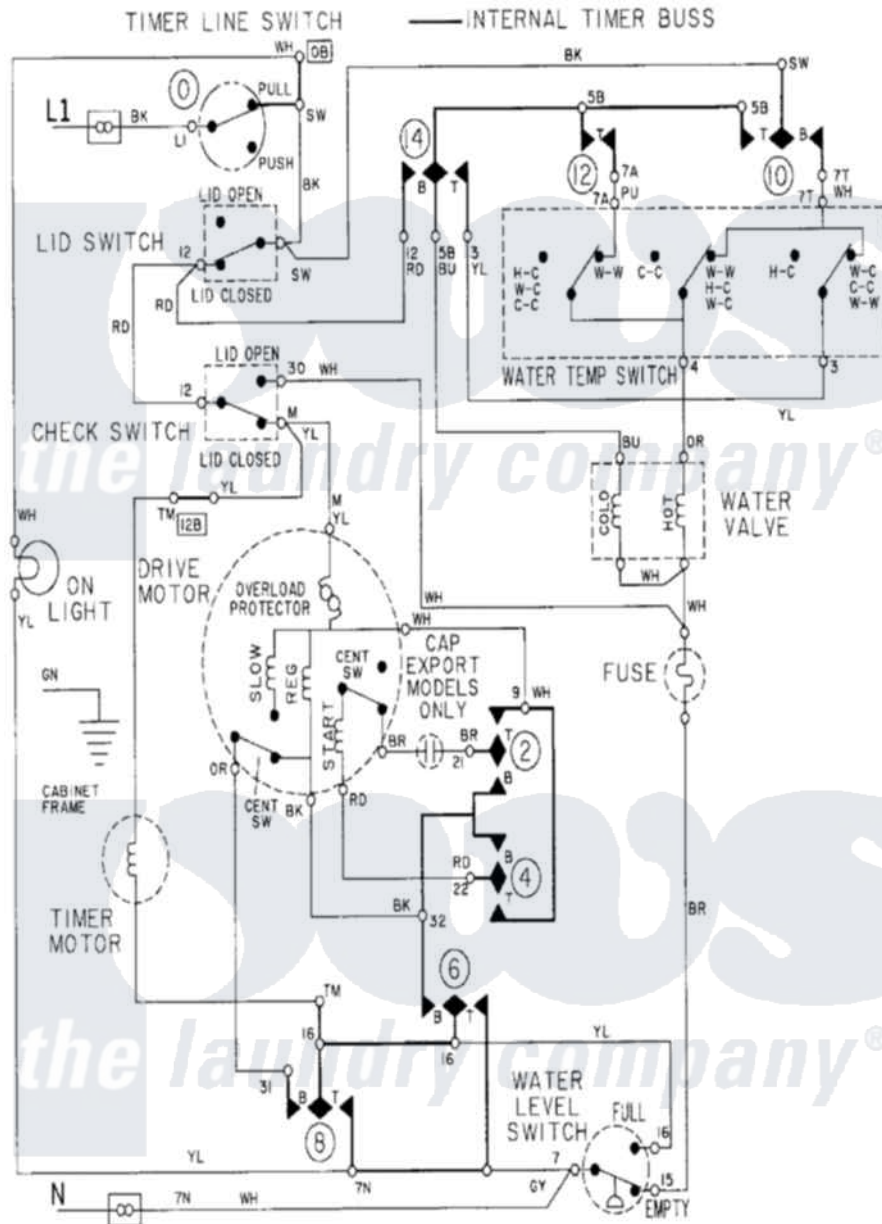

# Maytag LAT8405AAM 08 - WIRING INFORMATION

Maytag Residential Maytag LAT8405AAM Washer Parts Parts Diagram 08 - WIRING INFORMATION  
 Click on the part number to view part

Item	Original Part Number	Replaced By	Status	Part Description
NI	15001002		Not Available	WIRING INFORMATION