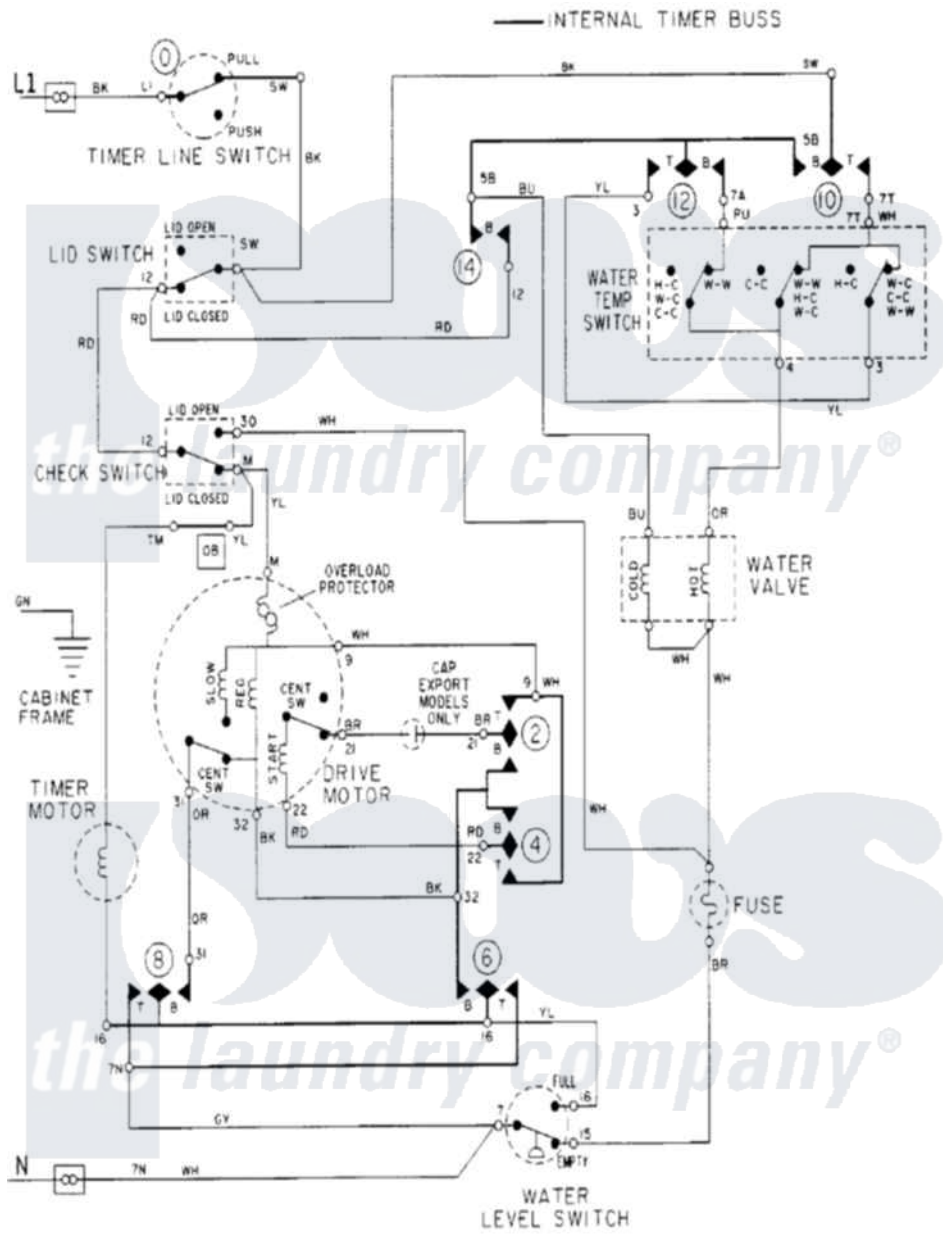

Maytag LAT8406AAE 08 - WIRING INFORMATION

Maytag Residential Maytag LAT8406AAE Washer Parts Parts Diagram 08 - WIRING INFORMATION
 Click on the part number to view part

Item	Original Part Number	Replaced By	Status	Part Description
NI	15002095		Not Available	WIRING INFORMATION
"	15001923		Not Available	WIRING INFORMATION