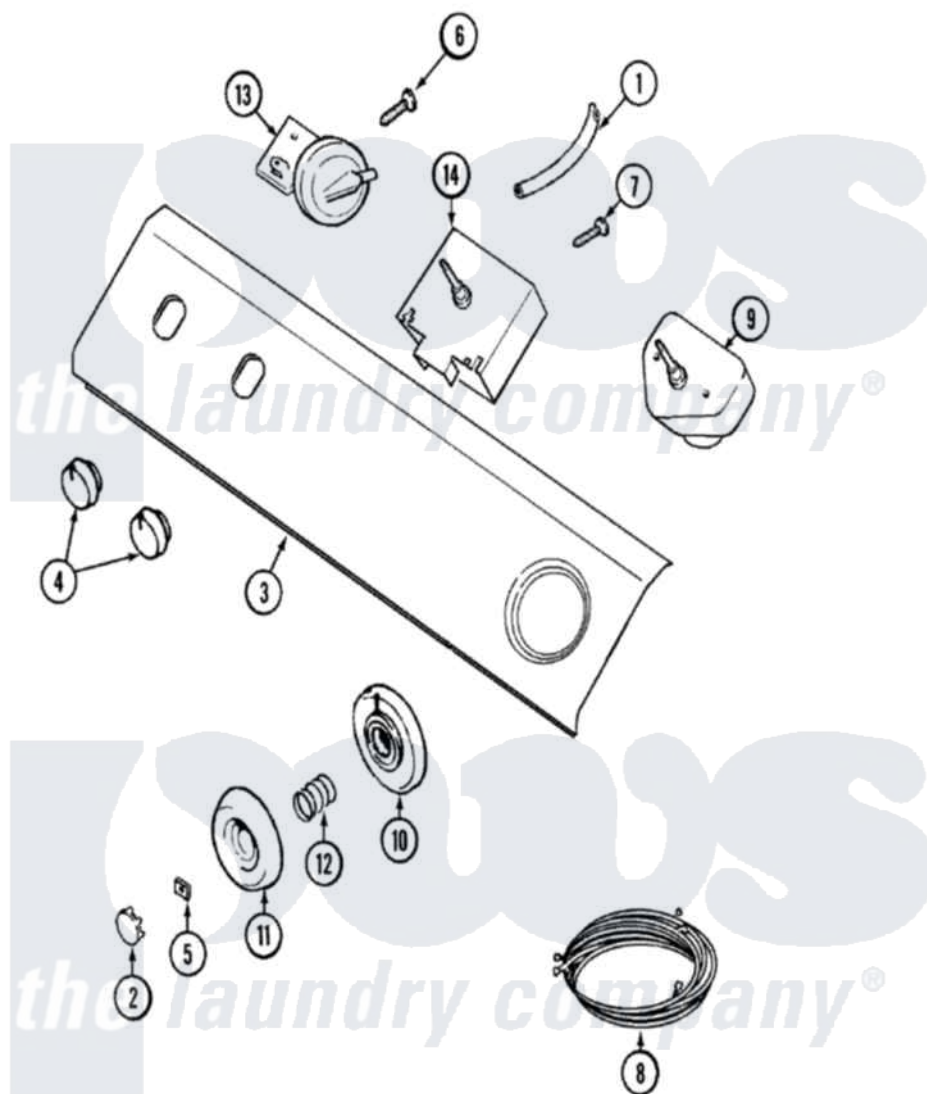

# Maytag LAT8406AAM 04 - CONTROL PANEL

Maytag [Residential Maytag LAT8406AAM Washer Parts](#) Parts Diagram 04 - CONTROL PANEL  
 Click on the part number to view part

Item	Original Part Number	Replaced By	Status	Part Description
1	22001036	<a href="#">22001619</a>		Tube, Water Level Switch
2	<a href="#">22001665</a>			Insert, Timer Knob
3	22001737		Not Available	PANEL, CONTROL (ALM)
4	22001667	<a href="#">22002589</a>		Knob, Selector
5	<a href="#">211605</a>			Bezel, Timer Dial
6	22001662	<a href="#">8534058</a>		Screw
7	22001661	<a href="#">3400094</a>		Screw, 10-32 X 3/8
8	<a href="#">22001756</a>			Wire Harness, Main
"	<a href="#">22002207</a>			Harness, Wire
9	<a href="#">22001829</a>			Timer RPR
"	<a href="#">22002202</a>			Timer
10	22001668		Not Available	BEZEL, TIMER KNOB (ALM)
11	<a href="#">22001659</a>			Timer Knob - Grey
12	<a href="#">211065</a>			Spring, Index Wheel
13	<a href="#">22001775</a>			4 Level Rotary Pressure Switch
14	<a href="#">22001825</a>			Temperature Switch - Rotary