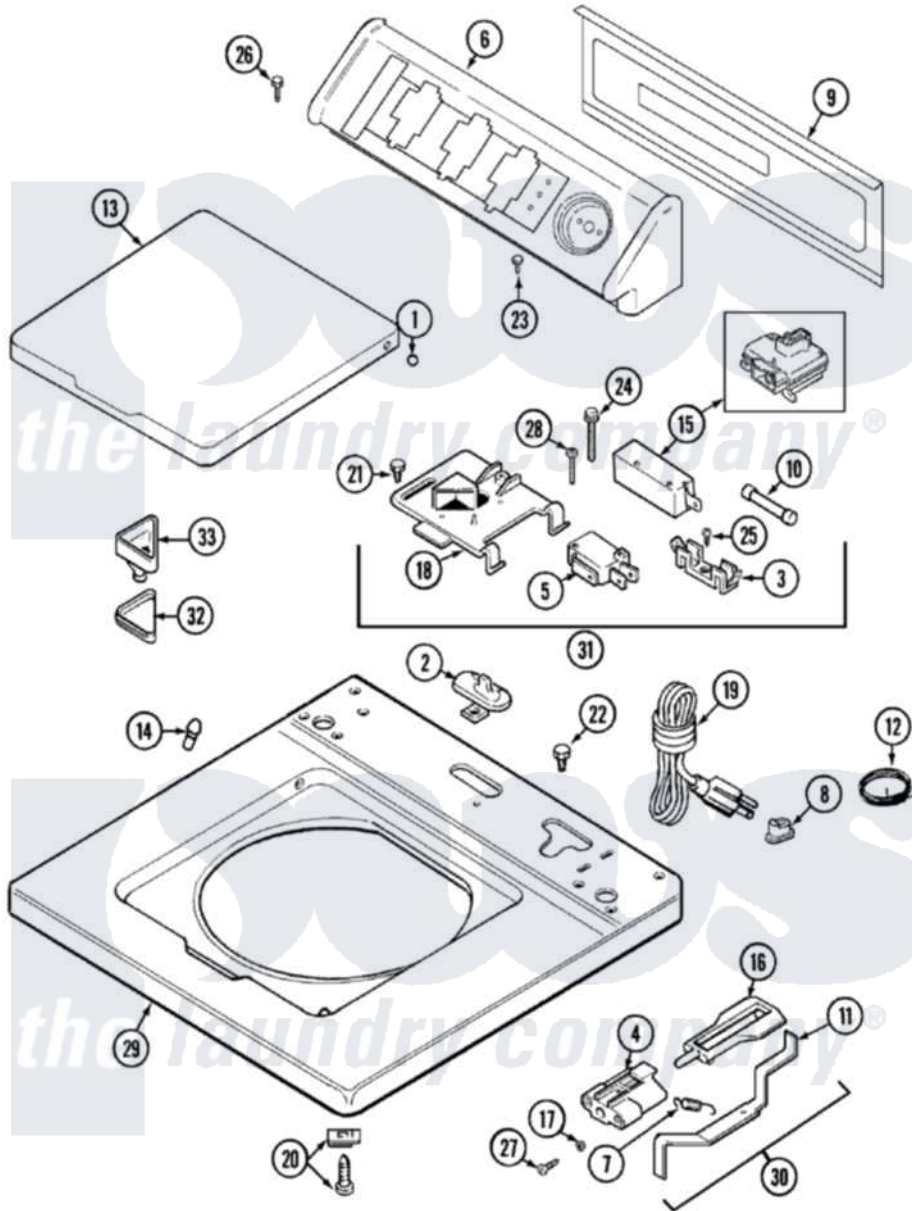

Maytag LAT8406AAM 05 - TOP

Maytag [Residential Maytag LAT8406AAM Washer Parts](#) Parts Diagram 05 - TOP
 Click on the part number to view part

Item	Original Part Number	Replaced By	Status	Part Description
1	211726			Hinge, Ball Lid
2	22001298			Cap, Top Cover
"	207159	489355		Screw, 8 X 1/2
3	W10124350		Not Available	NOT REQUIRED PART OR SEE NOTE
"	207167			Block, Fuse
4	22002135			Bracket, Unbalance
"	22001645		Not Available	BRACKET, UNBALANCE---NA
5	W10124350		Not Available	NOT REQUIRED PART OR SEE NOTE
"	207166			Switch, Check
6	22001671			Console ---NA
7	213720			Spring, Lid Switch
8	211881			Grommet, Cord Part Not Used-Gas Models Only
9	22001662	8534058		Screw
"	216423	3370225		Screw

"	22001814		Back Panel, Console
10	22001673	22001682	Switch Assembly, Lid W/4amp Fuse
"	W10124350		Not Available NOT REQUIRED PART OR SEE NOTE
11	22001672		Lever, Unbalance
"	22001968		Lever, Unbalance
12	22001654		Wire, Ground
"	Y705026	3370225	Screw
13	22001677		Not Available LID W/LEGEND (CANADA-ALM)--NA
"	22001675		Not Available LID W/LEGEND (ALM)
14	212716		Bumper, Lid
15	205415	279347	Switch-Lid
"	22001967	12001908	Switch-Lid
16	216255		Plunger, Lid Switch
17	211500		Washer, Bracket To Top Cover
18	22001678		Bracket, Switch And Fuse
"	W10124350		Not Available NOT REQUIRED PART OR SEE NOTE
19	208194	22003062	Cord, Power
20	22001402	214354	Screw, Top Cover To Cabnt.
21	207159	489355	Screw, 8 X 1/2
22	Y705026	3370225	Screw
23	216423	3370225	Screw
24	213501		Screw, No.6-20 X 1-1/8 Inch
25	Y311711		Screw, Fuse Block
26	216423	3370225	Screw
27	22001600	25-7809	Screw, No.6-20 1/2 Flthd Torx
28	22001352		Screw, Check Switch
29	22001782	22002146	Cover Assembly, Top
"	22002146		Cover Assembly, Top
30	22001969		Unbalance Lever Assembly
"	22001681		Unbalance Lever Assembly
31	22001682		Switch Assembly, Lid W/4amp Fuse
32	215374		Not Available GASKET FOR BLEACH CUP
33	22001008		Cup, Bleach