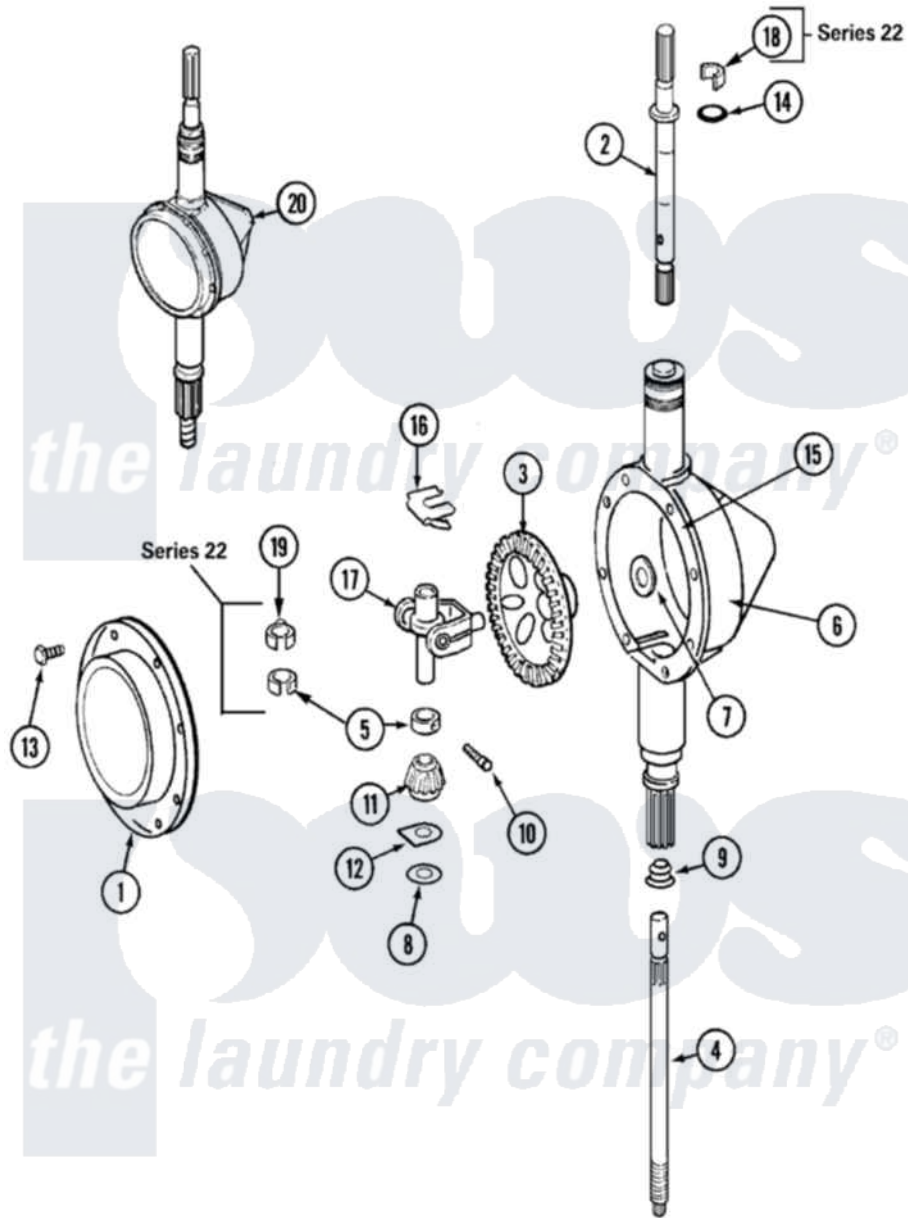

Maytag LAT8406AAM 06 - TRANSMISSION

Maytag [Residential Maytag LAT8406AAM Washer Parts](#) Parts Diagram 06 - TRANSMISSION
 Click on the part number to view part

Item	Original Part Number	Replaced By	Status	Part Description
1	206628			Cover, Transmission
2	22002415	6-2168983		Shaft- Agi
"	207153	6-2097820		Kit- Shaft
3	206713	6-2067130		Gear- Beve
4	22002342	6-2300050		Shaft- Cen
"	215410	12001450		Ctr Shaft W/Collar Andkeeper- Dp
5	22002353			Collar, Center Shaft
"	215415		Not Available	COLLAR, LOWER
6	22002416	6-2300100		Assembly-
"	206624	6-2097750		Trans Dee
7	215394			Washer, Bevel Gear
8	211483	6-2114830		Washer- SP
9	206602	207843		Lip Seal Repair Kit
10	Y206629			Pin, Collar
"	W10124350		Not Available	NOT REQUIRED PART OR SEE NOTE

11	215401	W10221114		Pinion
12	215395			Plate, Clutch
13	215417		Not Available	SCREW, TRANSMISSION COVER
"	215417		Not Available	SCREW, TRANSMISSION COVER
14	22002417			O-Ring AgitatOr Shaft
"	210690			Seal, Rubber
15	Y058700	675652		Adhesive
16	215581			Spring, Agitator Shaft
"	W10124350		Not Available	NOT REQUIRED PART OR SEE NOTE
17	206685	6-2066850		Yoke
18	22002340			Collar, Agitator Shaft
19	22002341			Collar, Lower Plastic Keeper
20	206707	6-2097750		Trans Dee
"	22002126	6-2097750		Trans Dee