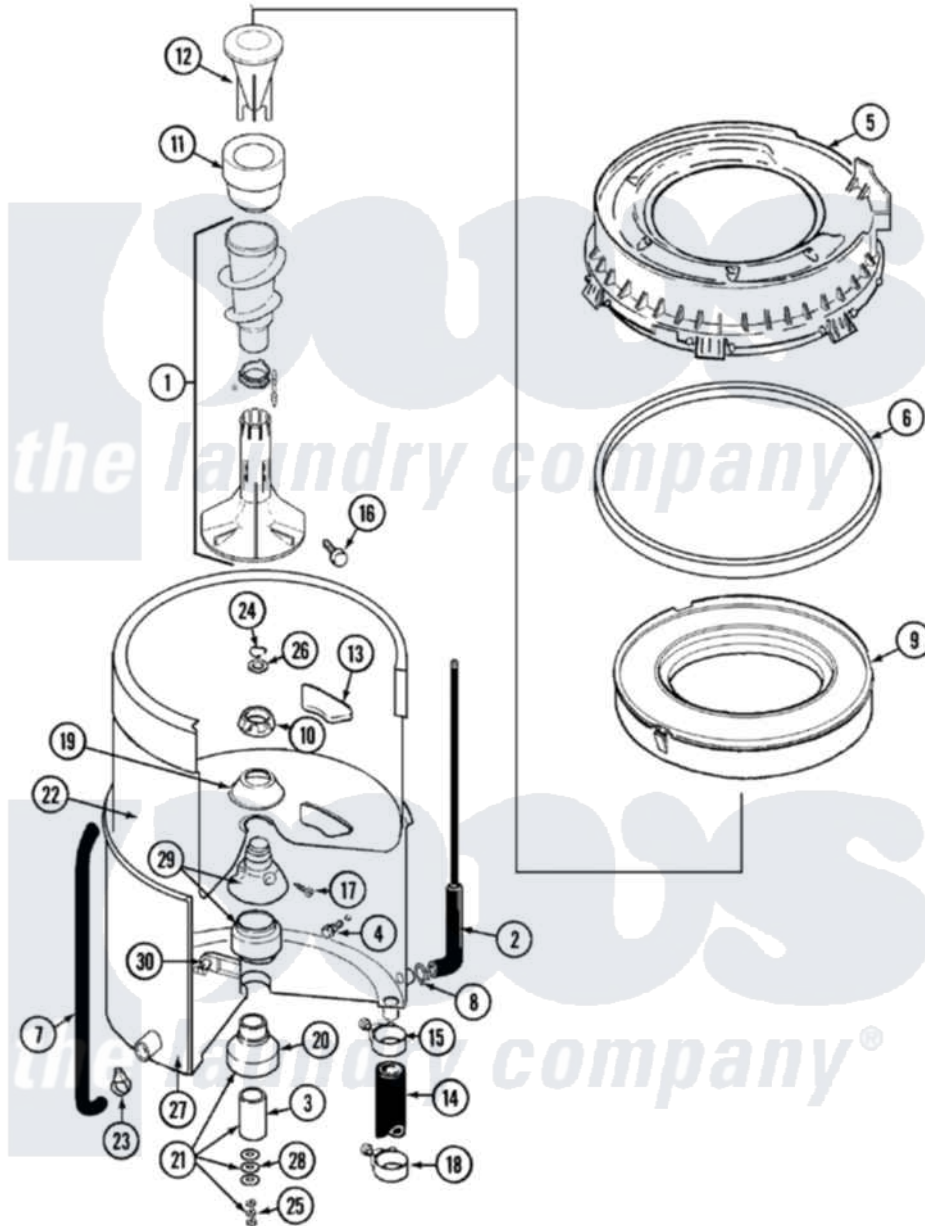

Maytag LAT8406AAM 07 - TUB

Maytag [Residential Maytag LAT8406AAM Washer Parts](#) Parts Diagram 07 - TUB
 Click on the part number to view part

Item	Original Part Number	Replaced By	Status	Part Description
1	22001821			Agitator Auger And Base Assembly
2	22001036	22001619		Tube, Water Level Switch
3	211130			Bearing Liner, Tub Bearing
4	200744	W10175939		Bolt
"	205254	W10175938		Bolt
5	22001299			Tub Cover And Gasket Assembly
6	Y22001201	22001007		Gasket, Cover To Tub
7	22001320			Tube, Bleach
8	211641			Clamp, 1-1/16"
9	22001142			Ring, Balance
10	211047	6-2110472		Nut- Clamp
11	22001805	21001905		Dispenser, Fabric
12	22001806	21001905		Dispenser, Fabric
13	207219			Filter, Self-Cleaning
14	213045			Hose, Outer Tub Part Not

14	213043		Used
15	22001640	285655	Clamp, Hose
16	22001819		L0cking Screw And O Ring
17	22001423		Set Screw, Mounting Stem
18	22001640	285655	Clamp, Hose
19	211210		Washer, Clamping Nut
20	200824	6-2040130	Tub Bearin
21	204013	6-2040130	Tub Bearin
22	22001139		Tub, Inner
23	205161	489503	Clamp
24	Y015667		Retaining Ring
25	Y054867		Washer, Lock
26	Y015666		Washer, Retaining -
27	22001114	Not Available	TUB, OUTER (EX. LARGE)
28	211100		Washer, Outer Tub
29	22001648	6-2095720	Mounting S
30	214434		Spout, Deflector