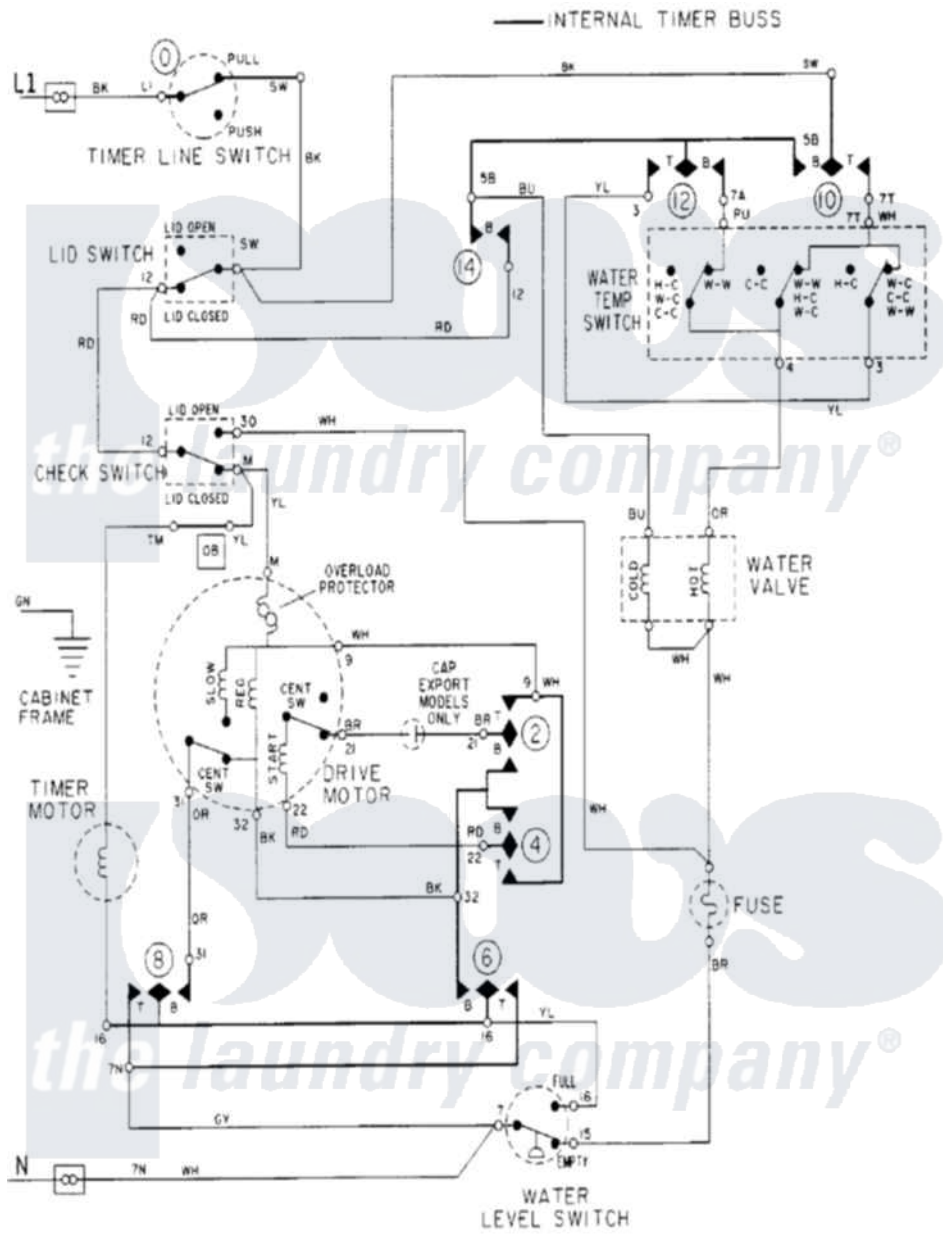

# Maytag LAT8406AAM 08 - WIRING INFORMATION

Maytag [Residential Maytag LAT8406AAM Washer Parts](#) Parts Diagram 08 - WIRING INFORMATION  
 Click on the part number to view part

Item	Original Part Number	Replaced By	Status	Part Description
NI	15002095		Not Available	WIRING INFORMATION
"	15001923		Not Available	WIRING INFORMATION