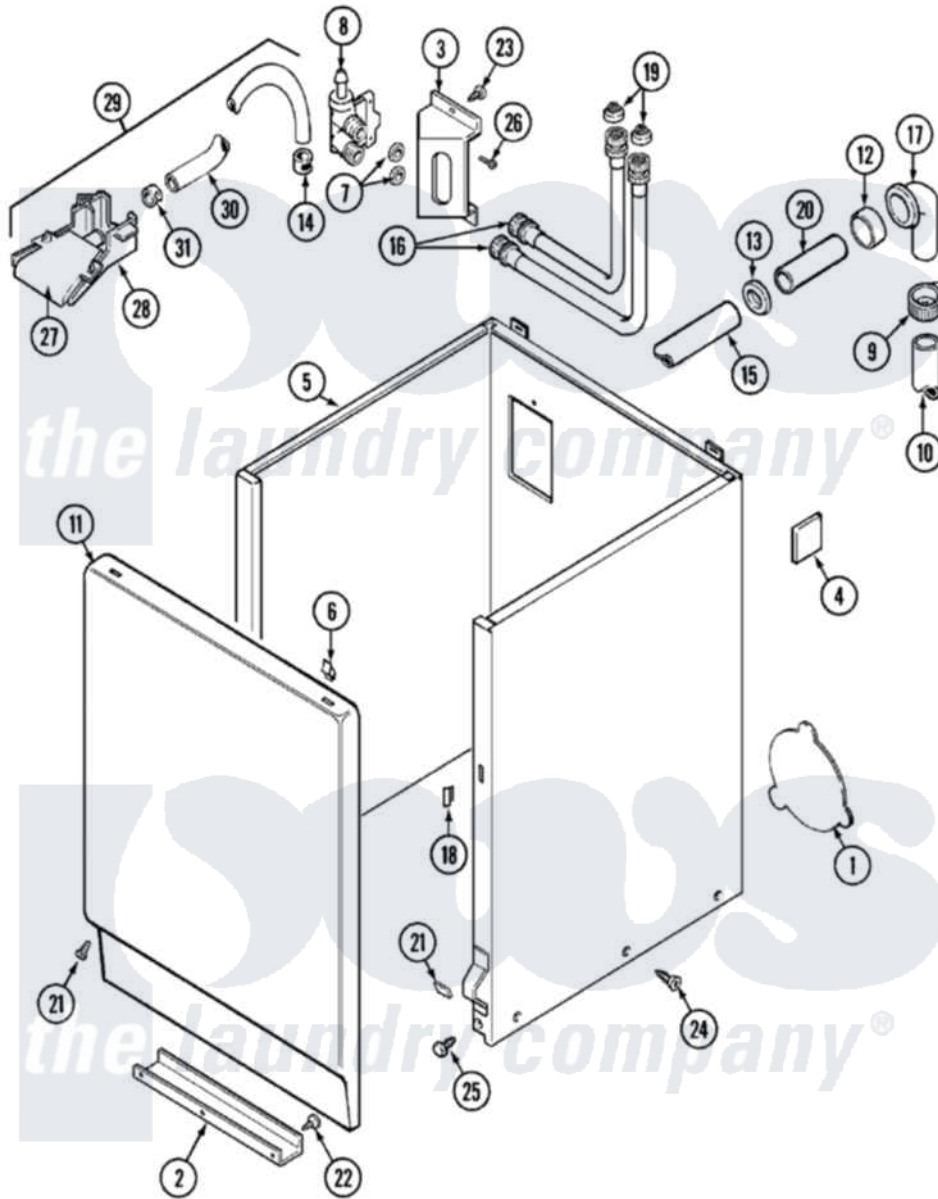

Maytag LAT8414AAE 02 - CABINET

Maytag [Residential Maytag LAT8414AAE Washer Parts](#) Parts Diagram 02 - CABINET
 Click on the part number to view part

Item	Original Part Number	Replaced By	Status	Part Description
1	211294	90767		Screw, 8A X 3/8 HeX Washer Head Tapping
"	211878		Not Available	PLATE, ACCESS
2	213846			Guard, Belt
3	214812	22002361		Bracket, Water Valve
4	215058			Pad, Cabinet Bumper
5	22001302	22004425		Cabinet White Aspack
6	212982	22001650		Fastener, Spring
7	Y013783			Washer, Inlet Hose
8	214337	96160		Screen
"	22001274			Valve, Water
9	200908	285655		Clamp, Hose
10	216017			Hose, Drain
"	Y059149			(7/8" I.D. CARTON OF 50 FT.)
11	33001221	22001817		Sheet, Sound Damper
"	216078		Not Available	PANEL, FRONT (WHT)

12	214765		Gasket, Siphon Break
13	202574	3367052	Clamp, Hose
14	216169	596669	Clamp, Manifold
15	214767	22001448	Hose, Pump
16	202860		Inlet Hose Assembly
17	Y216016	W10116738	Elbow
18	214376	22002331	Spacer, Front Panel
19	200961	12001413	Strainer And Washer Kit
20	Y014874		Screw, Idler Arm And Sleeve
"	206638		Siphon Break
21	204439		Screw And Fstner Assembly
22	211294	90767	Screw, 8A X 3/8 HeX Washer Head Tapping
23	212276	W10116760	Screw
24	213007		Xfor Cabinet See Cabinet, Back
25	213121	3400111	Screw, 12-14 X 5/8
"	213122	27001200	Screw
26	Y313561		Screw----NA
27	22001187		Injector
28	22001186		Injector
29	22001304		Water Injector Assembly
30	22001190		Hose, Injector
31	216170	489503	Clamp