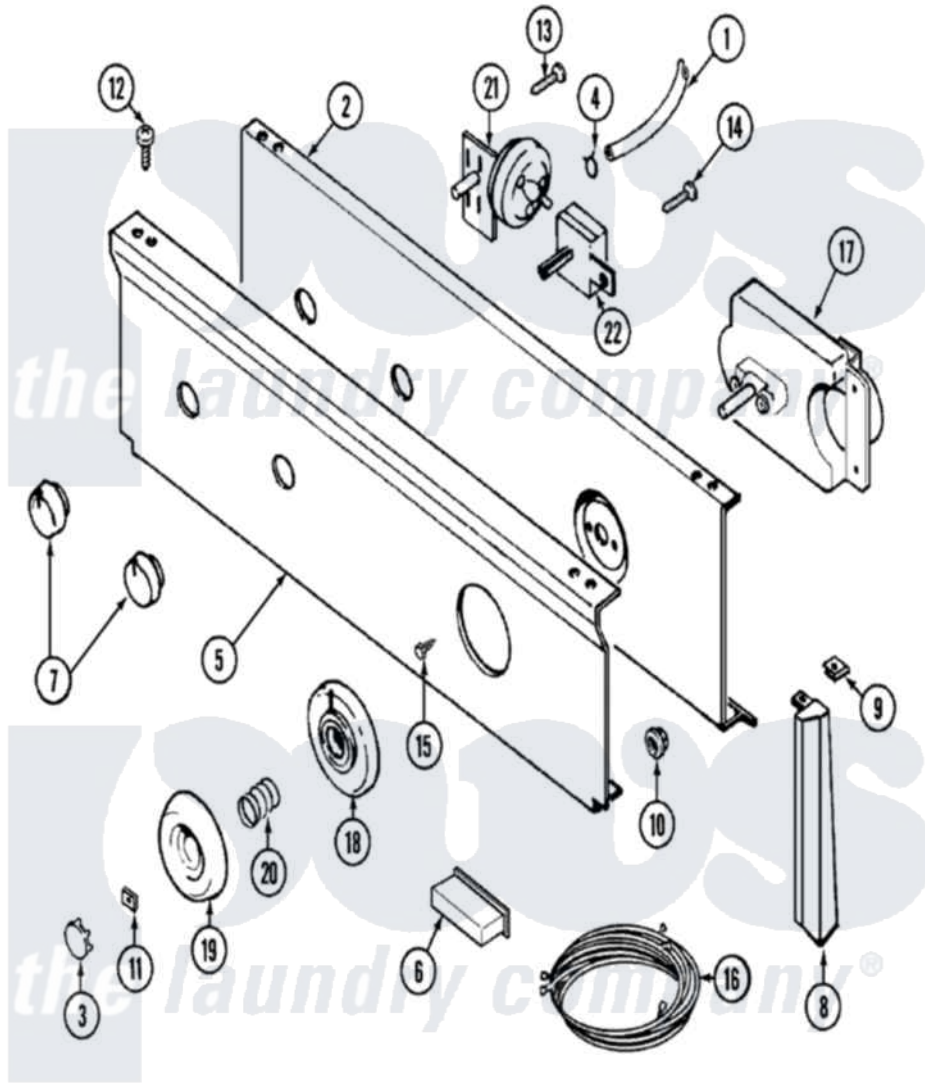

# Maytag LAT8414AAE 04 - CONTROL PANEL

Maytag [Residential Maytag LAT8414AAE Washer Parts](#) Parts Diagram 04 - CONTROL PANEL

[Click on the part number to view part](#)

Item	Original Part Number	Replaced By	Status	Part Description
1	22001036	<a href="#">22001619</a>		Tube, Water Level Switch
2	315483	<a href="#">3370225</a>		Screw
"	<a href="#">204807</a>			Ground Wire, Supp. Plte To Top Cover
"	<a href="#">22001132</a>			Plate, Support
3	216250	<a href="#">22001446</a>		Cap, Knob
4	410296	<a href="#">596669</a>		Clamp, Manifold
5	<a href="#">22001231</a>			Panel, Control
6	<a href="#">214897</a>			Pad, Control Panel
7	22001268		Not Available	KNOB ASSY. (WHT)
8	<a href="#">22001291</a>			End Cap, Control Panel
"	22001289		Not Available	END CAP, CTRL. PNL. (LT-WHT)
9	<a href="#">214894</a>			Fastener, End Cap
10	<a href="#">214872</a>			Palnut, End Cap Note: Nut, Lamp Holder
11	<a href="#">211605</a>			Bezel, Timer Dial

12	<a href="#">210932</a>		Screw, No.8 X 9/16 Ctsk Note: Screw, Inlet Duct
13	211168	<a href="#">W10139210</a>	Screw, 8-18 X 5/16
14	211168	<a href="#">W10139210</a>	Screw, 8-18 X 5/16
15	<a href="#">216412</a>		Screw, Bracket To Timer
16	22001312	Not Available	WIRE HARNESS, MAIN
17	22001254	<a href="#">22001638</a>	Timer
18	<a href="#">22001265</a>		Bezel, Timer Knob
19	22001198	Not Available	KNOB, TIMER (WHT)
20	<a href="#">211065</a>		Spring, Index Wheel
21	<a href="#">208207</a>		Switch, Pressure
22	208281	Not Available	SWITCH, TEMP (4POSITION)
23	22001101	Not Available	MANUAL, USE & CARE (FRENCH)