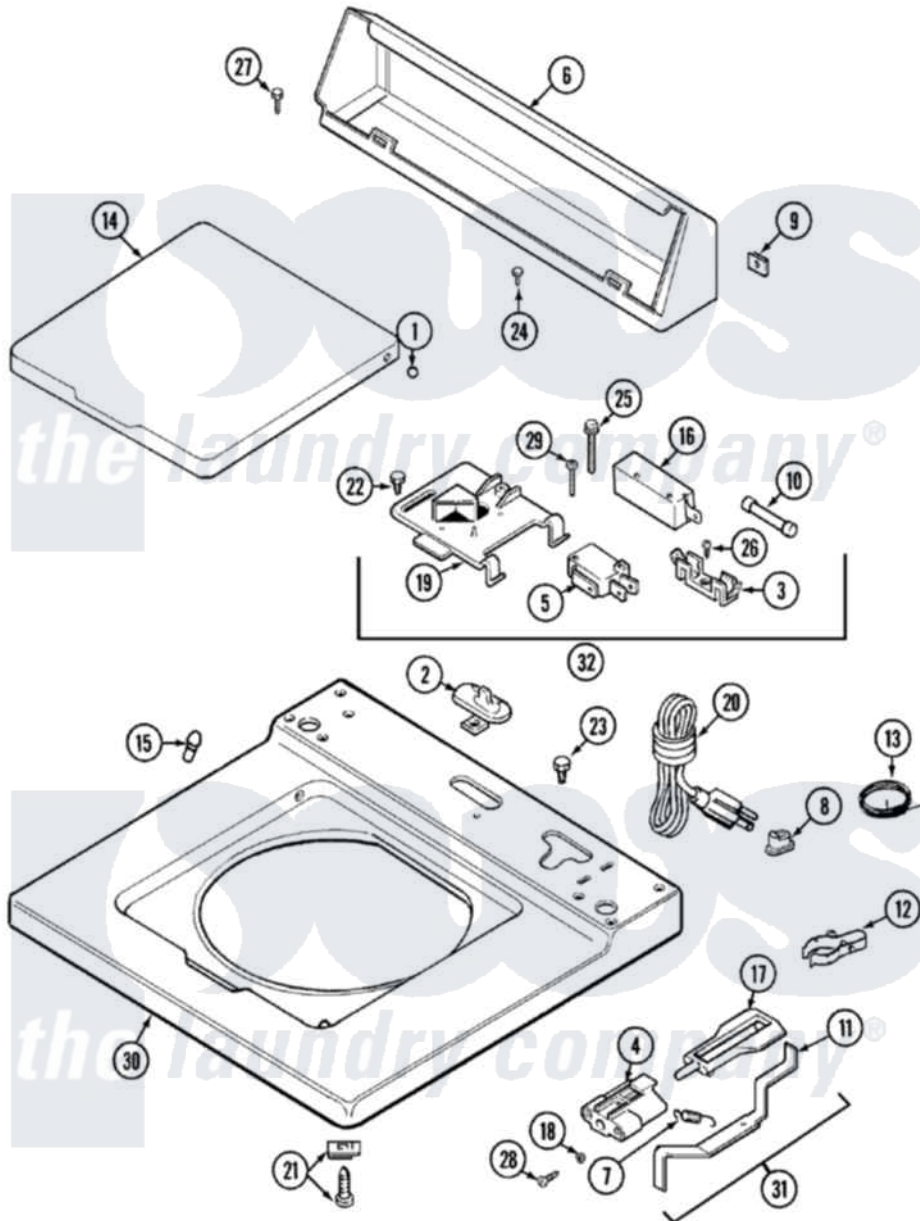

# Maytag LAT8414AAE 05 - TOP

Maytag [Residential Maytag LAT8414AAE Washer Parts](#) Parts Diagram 05 - TOP  
 Click on the part number to view part

Item	Original Part Number	Replaced By	Status	Part Description
1	<a href="#">211726</a>			Hinge, Ball Lid
2	207159	<a href="#">489355</a>		Screw, 8 X 1/2
"	<a href="#">22001298</a>			Cap, Top Cover
3	<a href="#">207167</a>			Block, Fuse
4	216256		Not Available	BRACKET, UNBALANCE
5	<a href="#">207166</a>			Switch, Check
6	<a href="#">205635</a>			Console
7	<a href="#">213720</a>			Spring, Lid Switch
8	<a href="#">211881</a>			Grommet, Cord Part Not Used- Gas Models Only
9	<a href="#">215075</a>			Fastener, Control Panel To Console
10	207168	<a href="#">22001682</a>		Switch Assembly, Lid W/4amp Fuse
11	<a href="#">22001136</a>			Lever, Unbalance
12	<a href="#">301548</a>			Clamp, Ground Wire
13	<a href="#">204807</a>			Ground Wire, Supp. Plite To Top Cover

14	22001028	<a href="#">22001893</a>	Lid
"	22001206	<a href="#">22001893</a>	Lid
15	<a href="#">212716</a>		Bumper, Lid
16	205415	<a href="#">279347</a>	Switch-Lid
17	<a href="#">216255</a>		Plunger, Lid Switch
18	<a href="#">211500</a>		Washer, Bracket To Top Cover
19	Y215699	<a href="#">22001678</a>	Bracket, Switch And Fuse
20	208194	<a href="#">22003062</a>	Cord, Power
21	<a href="#">204445</a>		Screw And Fastener Assembly
22	207159	<a href="#">489355</a>	Screw, 8 X 1/2
23	315483	<a href="#">3370225</a>	Screw
24	216423	<a href="#">3370225</a>	Screw
25	<a href="#">213501</a>		Screw, No.6-20 X 1-1/8 Inch
26	<a href="#">Y311711</a>		Screw, Fuse Block
27	<a href="#">Y313559</a>		Screw
28	910182	<a href="#">25-7809</a>	Screw, No.6-20 1/2 Flthd Torx
29	<a href="#">22001352</a>		Screw, Check Switch
30	22001117	Not Available	TOP COVER ASSEMBLY (WHT)
31	<a href="#">22001311</a>		Unbalance Lever Assembly
32	207176	<a href="#">22001682</a>	Switch Assembly, Lid W/4amp Fuse