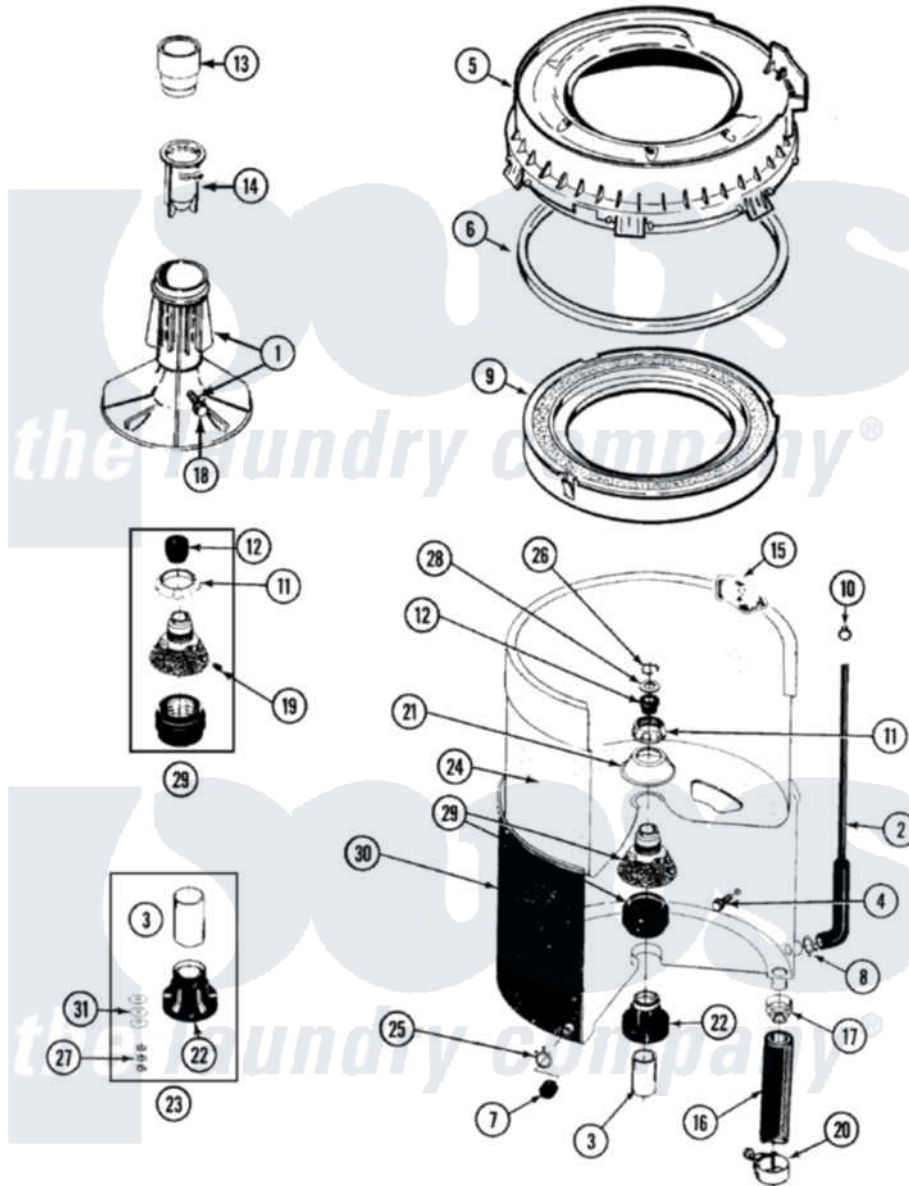

# Maytag LAT8414AAE 07 - TUB

Maytag [Residential Maytag LAT8414AAE Washer Parts](#) Parts Diagram 07 - TUB  
 Click on the part number to view part

Item	Original Part Number	Replaced By	Status	Part Description
1	<a href="#">207228</a>			Agitator W/Lock Screw
2	22001036	<a href="#">22001619</a>		Tube, Water Level Switch
3	<a href="#">211130</a>			Bearing Liner, Tub Bearing
4	200744	<a href="#">W10175939</a>		Bolt
"	205254	<a href="#">W10175938</a>		Bolt
5	<a href="#">22001299</a>			Tub Cover And Gasket Assembly
6	Y22001201	<a href="#">22001007</a>		Gasket, Cover To Tub
7	<a href="#">214725</a>			Cap For Spout-Outer Tub
8	<a href="#">211641</a>			Clamp, 1-1/16"
9	<a href="#">22001142</a>			Ring, Balance
10	410296	<a href="#">596669</a>		Clamp, Manifold
11	211047	<a href="#">6-2110472</a>		Nut- Clamp
12	Y0A4298	<a href="#">6-0A57420</a>		Seal- Agitator
13	<a href="#">22001295</a>			Housing, Dispenser
14	<a href="#">22001294</a>			Cup, Dispensing
15	<a href="#">207219</a>			Filter, Self-Cleaning

16	<a href="#">213045</a>		Hose, Outer Tub Part Not Used
17	201011	<a href="#">285655</a>	Clamp, Hose
18	206478		Not Available
19	211618	<a href="#">22001423</a>	Set Screw, Mounting Stem
20	202574	<a href="#">3367052</a>	Clamp, Hose
21	<a href="#">211210</a>		Washer, Clamping Nut
22	200824	<a href="#">6-2040130</a>	Tub Bearin
23	204013	<a href="#">6-2040130</a>	Tub Bearin
24	<a href="#">22001139</a>		Tub, Inner
25	214739	<a href="#">596669</a>	Clamp, Manifold
26	<a href="#">Y015667</a>		Retaining Ring
27	<a href="#">Y054867</a>		Washer, Lock
28	<a href="#">Y015666</a>		Washer, Retaining -
29	204012	<a href="#">6-2095720</a>	Mounting S
30	22001114		Not Available
31	<a href="#">211100</a>		TUB, OUTER (EX. LARGE)
			Washer, Outer Tub