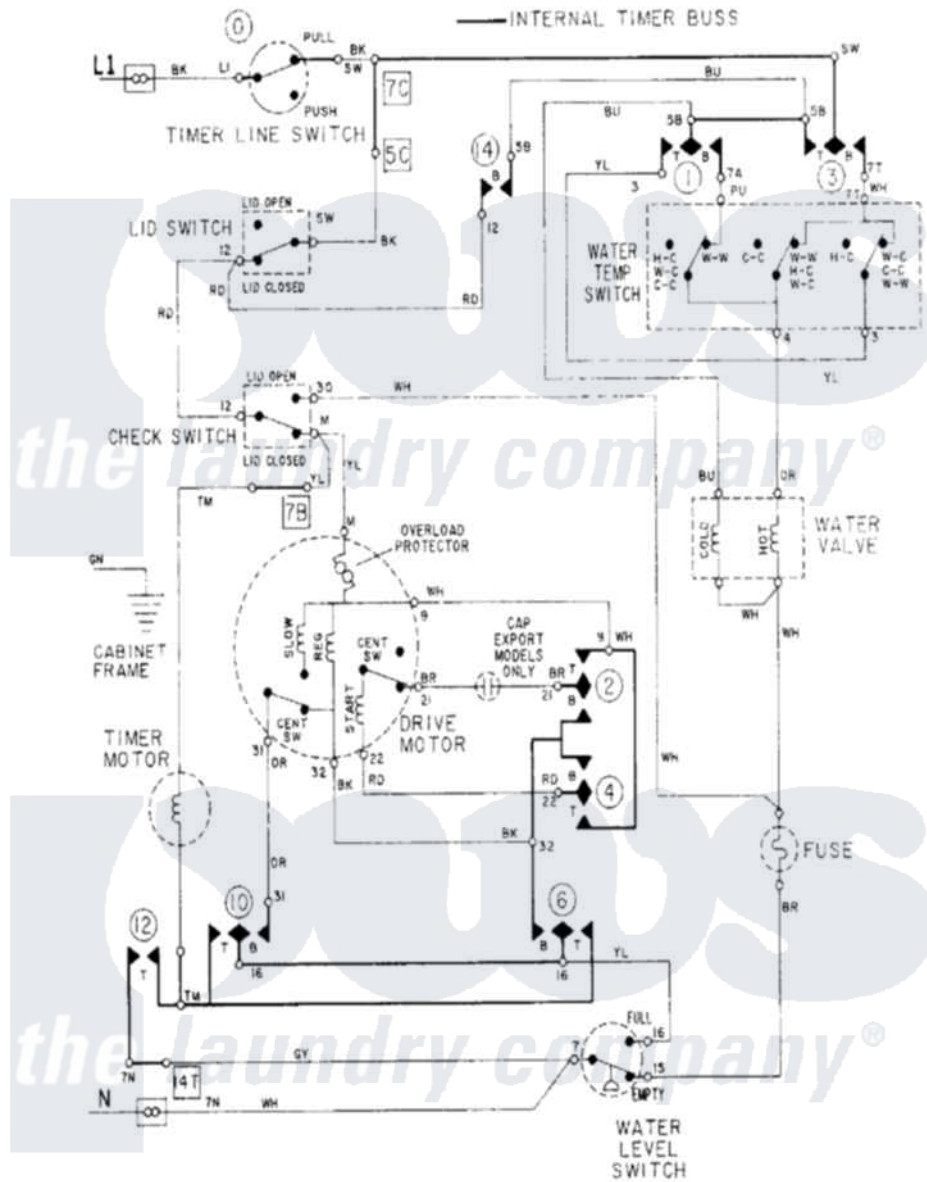

Maytag LAT8414AAM 08 - WIRING INFORMATION

Maytag Residential Maytag LAT8414AAM Washer Parts Parts Diagram 08 - WIRING INFORMATION
 Click on the part number to view part

Item	Original Part Number	Replaced By	Status	Part Description
NI	15001001		Not Available	WIRING INFORMATION