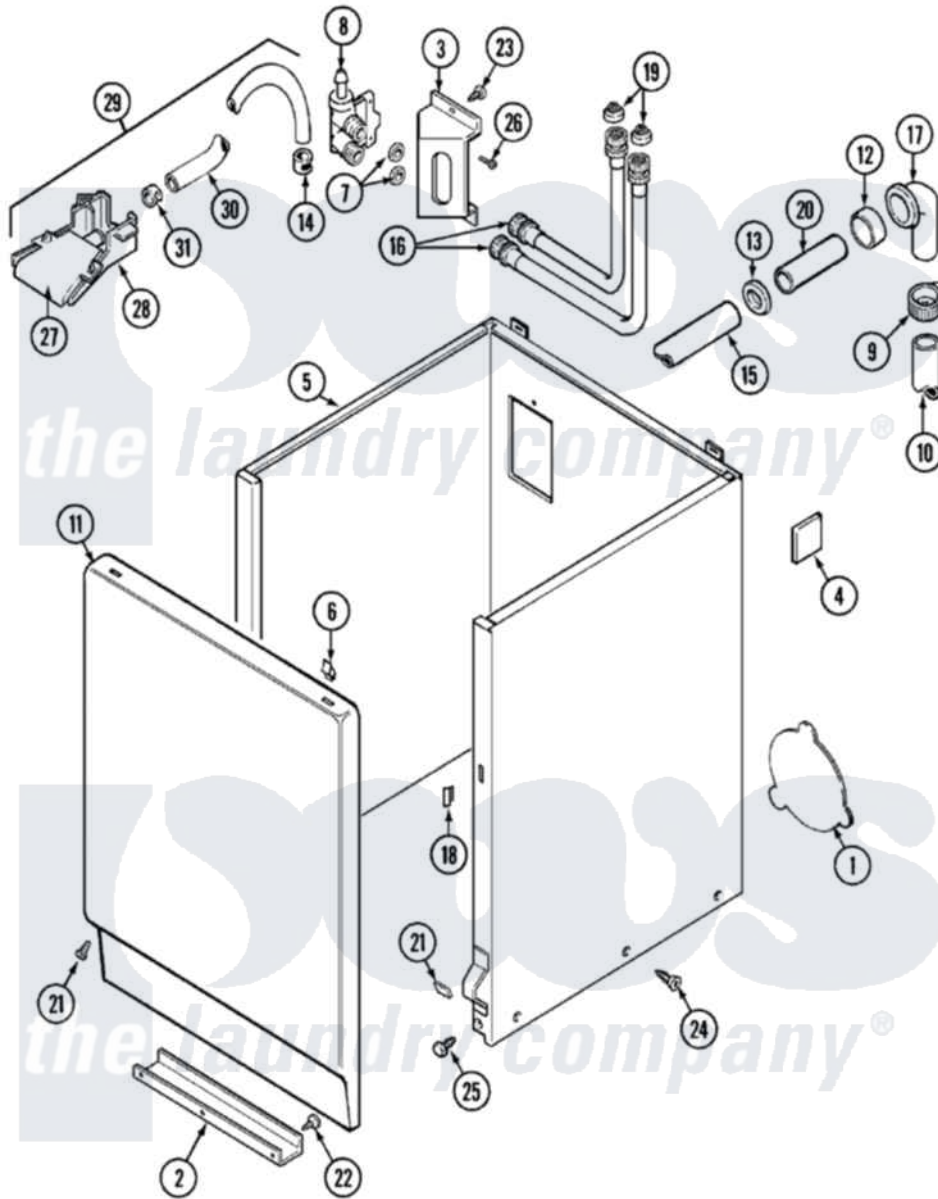

# Maytag LAT8414ABE 02 - CABINET

Maytag Residential Maytag LAT8414ABE Washer Parts Parts Diagram 02 - CABINET  
 Click on the part number to view part

Item	Original Part Number	Replaced By	Status	Part Description
1	211294	<a href="#">90767</a>		Screw, 8A X 3/8 HeX Washer Head Tapping
"	211878		Not Available	PLATE, ACCESS
2	<a href="#">213846</a>			Guard, Belt
3	214812	<a href="#">22002361</a>		Bracket, Water Valve
4	<a href="#">215058</a>			Pad, Cabinet Bumper
5	22001302	<a href="#">22004425</a>		Cabinet White Aspack
6	212982	<a href="#">22001650</a>		Fastener, Spring
7	<a href="#">Y013783</a>			Washer, Inlet Hose
8	214337	<a href="#">96160</a>		Screen
"	<a href="#">22001274</a>			Valve, Water
9	200908	<a href="#">285655</a>		Clamp, Hose
10	<a href="#">216017</a>			Hose, Drain
"	<a href="#">Y059149</a>			(7/8" I.D. CARTON OF 50 FT.)
11	33001221	<a href="#">22001817</a>		Sheet, Sound Damper
"	216078		Not Available	PANEL, FRONT (WHT)