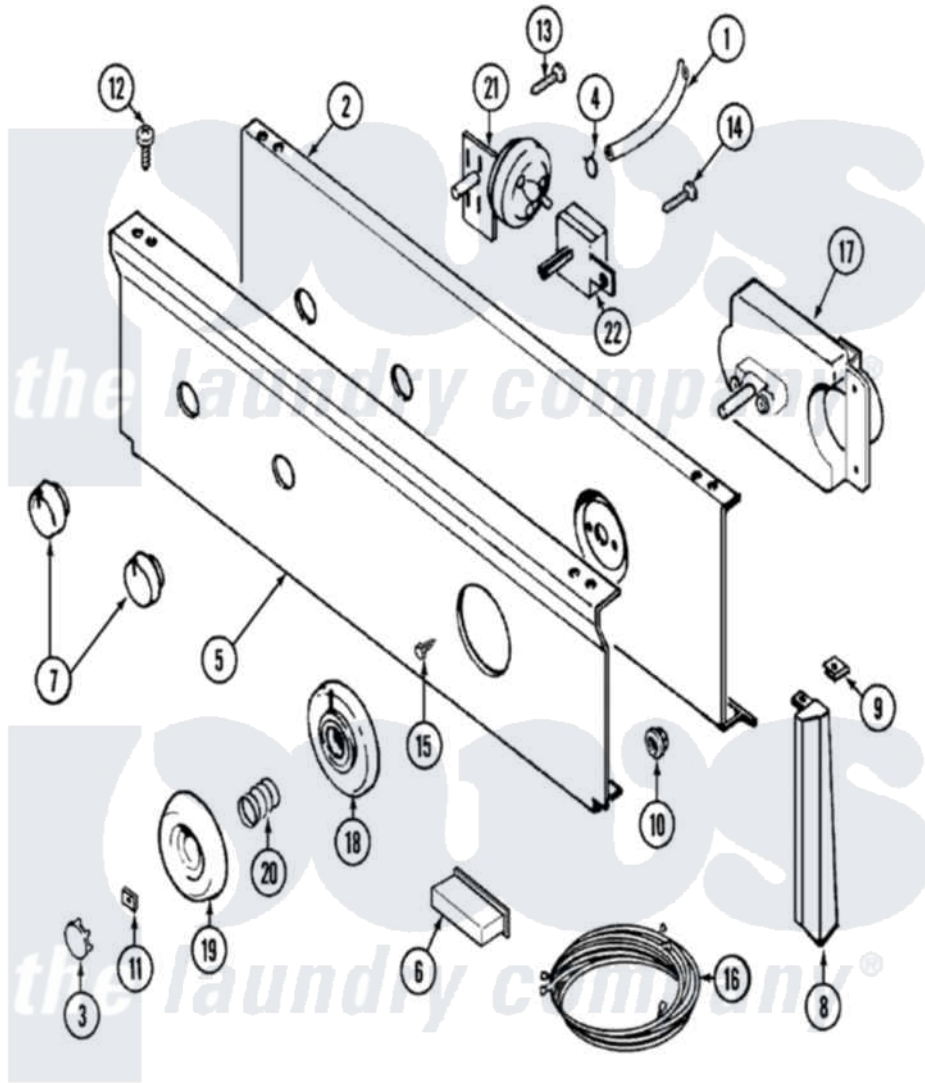

Maytag LAT8414ABE 04 - CONTROL PANEL

Maytag [Residential Maytag LAT8414ABE Washer Parts](#) Parts Diagram 04 - CONTROL PANEL
 Click on the part number to view part

Item	Original Part Number	Replaced By	Status	Part Description
1	22001036	22001619		Tube, Water Level Switch
2	315483	3370225		Screw
"	204807			Ground Wire, Supp. Plte To Top Cover
"	22001132			Plate, Support
3	216250	22001446		Cap, Knob
4	410296	596669		Clamp, Manifold
5	22001231			Panel, Control
6	214897			Pad, Control Panel
7	22001268		Not Available	KNOB ASSY. (WHT)
8	22001291			End Cap, Control Panel
"	22001289		Not Available	END CAP, CTRL. PNL. (LT-WHT)
9	214894			Fastener, End Cap
10	214872			Palnut, End Cap Note: Nut, Lamp Holder
11	211605			Bezel, Timer Dial

12	210932		Screw, No.8 X 9/16 Ctsk Note: Screw, Inlet Duct
13	211168	W10139210	Screw, 8-18 X 5/16
14	211168	W10139210	Screw, 8-18 X 5/16
15	216412		Screw, Bracket To Timer
16	22001312	Not Available	WIRE HARNESS, MAIN
17	22001254	22001638	Timer
18	22001265		Bezel, Timer Knob
19	22001198	Not Available	KNOB, TIMER (WHT)
20	211065		Spring, Index Wheel
21	208207		Switch, Pressure
22	208281	Not Available	SWITCH, TEMP (4POSITION)
23	22001101	Not Available	MANUAL, USE & CARE (FRENCH)
"	22001100	Not Available	MANUAL, USE & CARE