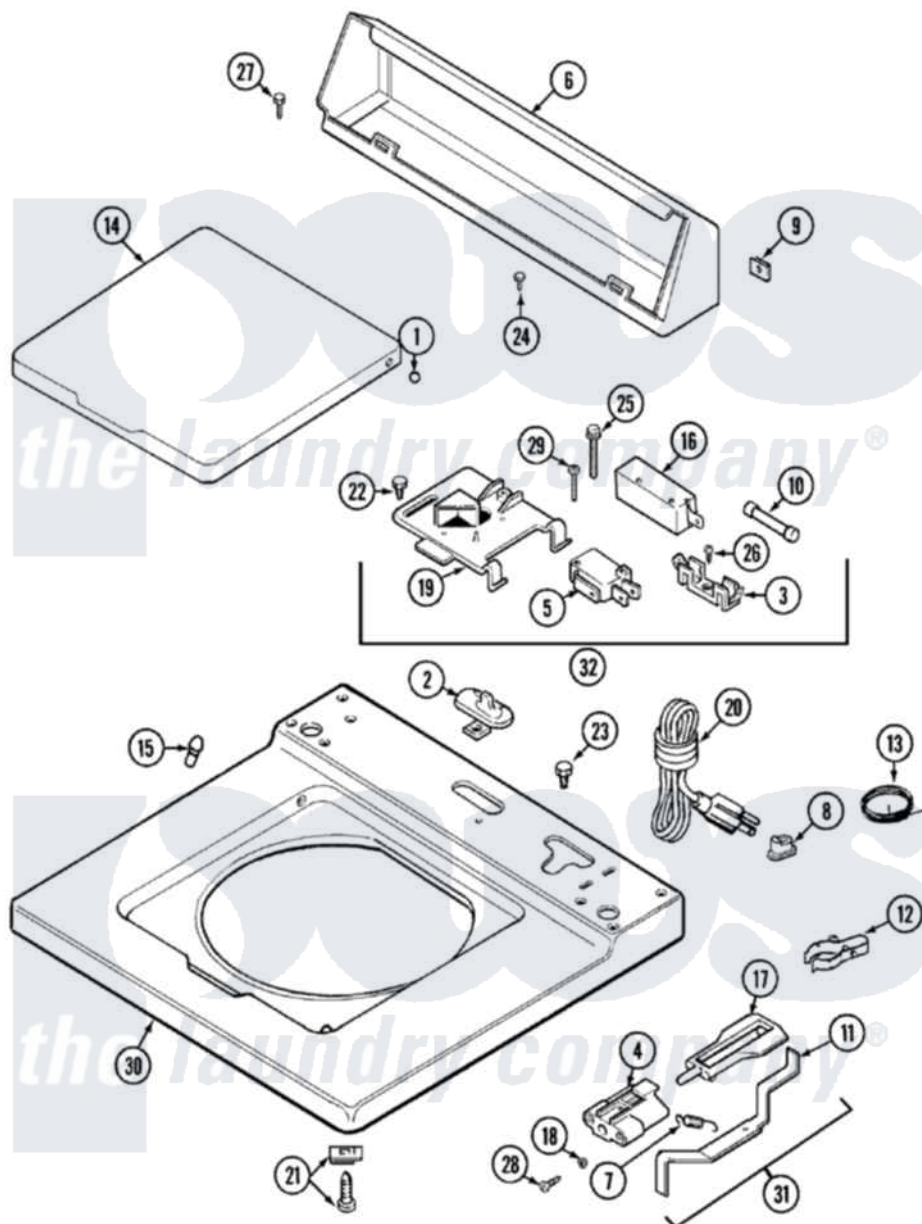

Maytag LAT8414ABE 05 - TOP

Maytag [Residential Maytag LAT8414ABE Washer Parts](#) Parts Diagram 05 - TOP
 Click on the part number to view part

Item	Original Part Number	Replaced By	Status	Part Description
1	211726			Hinge, Ball Lid
2	207159	489355		Screw, 8 X 1/2
"	22001298			Cap, Top Cover
3	207167			Block, Fuse
4	216256		Not Available	BRACKET, UNBALANCE
5	207166			Switch, Check
6	205635			Console
7	213720			Spring, Lid Switch
8	211881			Grommet, Cord Part Not Used-Gas Models Only
9	215075			Fastener, Control Panel To Console
10	207168	22001682		Switch Assembly, Lid W/4amp Fuse
11	22001136			Lever, Unbalance
12	301548			Clamp, Ground Wire
13	204807			Ground Wire, Supp. Plite To Top Cover

14	22001028	22001893	Lid
15	212716		Bumper, Lid
16	205415	279347	Switch-Lid
17	216255		Plunger, Lid Switch
18	211500		Washer, Bracket To Top Cover
19	Y215699	22001678	Bracket, Switch And Fuse
20	208194	22003062	Cord, Power
21	204445		Screw And Fastener Assembly
22	207159	489355	Screw, 8 X 1/2
23	315483	3370225	Screw
24	216423	3370225	Screw
25	213501		Screw, No.6-20 X 1-1/8 Inch
26	Y311711		Screw, Fuse Block
27	Y313559		Screw
28	910182	25-7809	Screw, No.6-20 1/2 Flthd Torx
29	22001352		Screw, Check Switch
30	22001117	Not Available	TOP COVER ASSEMBLY (WHT)
31	22001311		Unbalance Lever Assembly
32	207176	22001682	Switch Assembly, Lid W/4amp Fuse