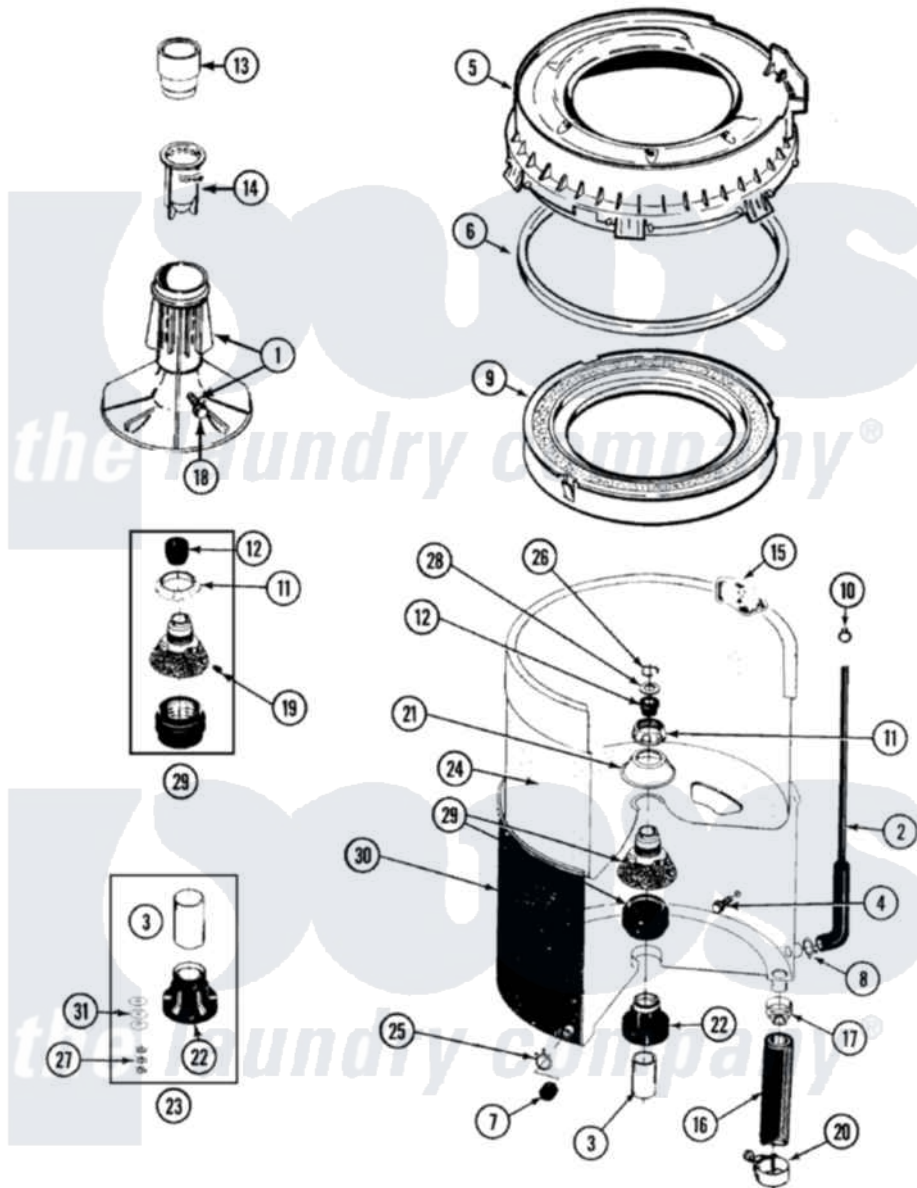

Maytag LAT8414ABE 07 - TUB

Maytag [Residential Maytag LAT8414ABE Washer Parts](#) Parts Diagram 07 - TUB
 Click on the part number to view part

Item	Original Part Number	Replaced By	Status	Part Description
1	207228			Agitator W/Lock Screw
2	22001036	22001619		Tube, Water Level Switch
3	211130			Bearing Liner, Tub Bearing
4	200744	W10175939		Bolt
"	205254	W10175938		Bolt
5	22001299			Tub Cover And Gasket Assembly
6	Y22001201	22001007		Gasket, Cover To Tub
7	214725			Cap For Spout-Outer Tub
8	211641			Clamp, 1-1/16"
9	22001142			Ring, Balance
10	410296	596669		Clamp, Manifold
11	211047	6-2110472		Nut- Clamp
12	Y0A4298	6-0A57420		Seal- Agitator
13	22001295			Housing, Dispenser
14	22001294			Cup, Dispensing
15	207219			Filter, Self-Cleaning

16	213045		Hose, Outer Tub Part Not Used
17	201011	285655	Clamp, Hose
18	206478		Not Available
19	211618	22001423	Set Screw, Mounting Stem
20	202574	3367052	Clamp, Hose
21	211210		Washer, Clamping Nut
22	200824	6-2040130	Tub Bearin
23	204013	6-2040130	Tub Bearin
24	22001139		Tub, Inner
25	214739	596669	Clamp, Manifold
26	Y015667		Retaining Ring
27	Y054867		Washer, Lock
28	Y015666		Washer, Retaining -
29	204012	6-2095720	Mounting S
30	22001114		Not Available
31	211100		TUB, OUTER (EX. LARGE)
			Washer, Outer Tub