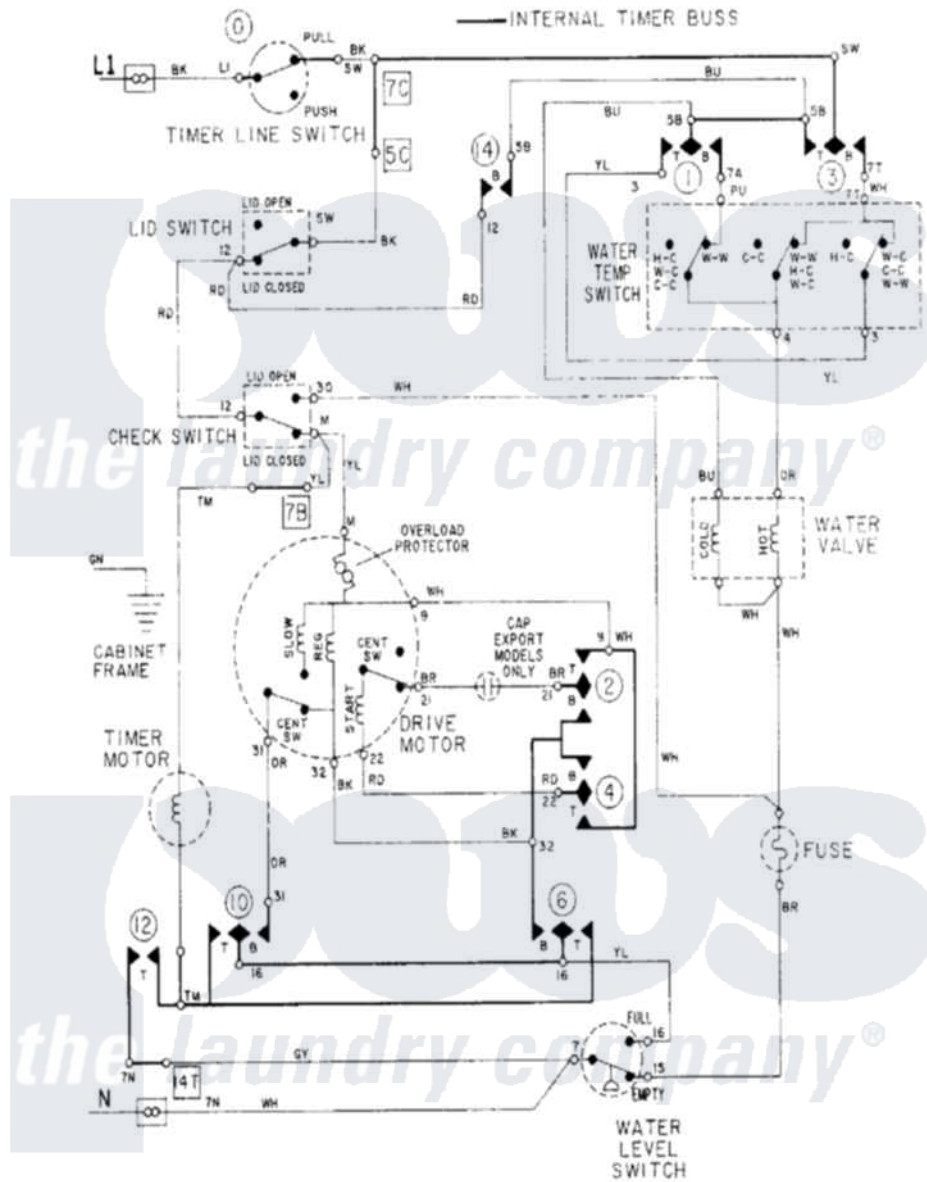

Maytag LAT8414ABE 08 - WIRING INFORMATION

Maytag Residential Maytag LAT8414ABE Washer Parts Parts Diagram 08 - WIRING INFORMATION
 Click on the part number to view part

Item	Original Part Number	Replaced By	Status	Part Description
NI	15001001		Not Available	WIRING INFORMATION