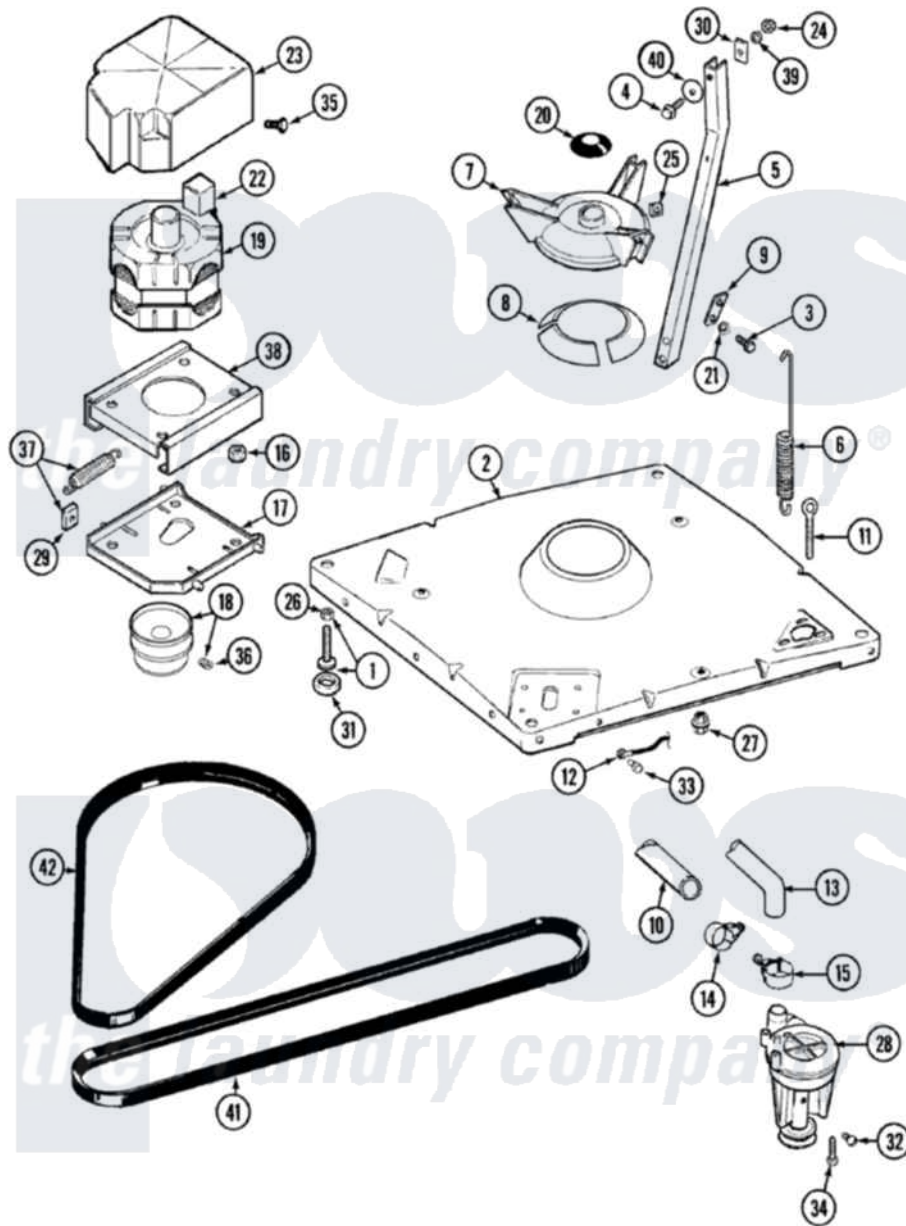

# Maytag LAT8415AAE 01 - BASE

Maytag Residential Maytag LAT8415AAE Washer Parts Parts Diagram 01 - BASE  
 Click on the part number to view part

Item	Original Part Number	Replaced By	Status	Part Description
1	Y302699	<a href="#">22003428</a>		Leg, Adjustable
2	22001172	<a href="#">22002150</a>		Base
3	<a href="#">Y015627</a>			Screw- Hex
4	205254	<a href="#">W10175938</a>		Bolt
"	200744	<a href="#">W10175939</a>		Bolt
5	<a href="#">213053</a>			Brace, Tub Part Not Used
6	<a href="#">22001300</a>			Spring, Centering
7	<a href="#">203725</a>			Damper W/Bolt And Clip
8	<a href="#">203956</a>			Damper Pad Kit
9	<a href="#">213073</a>			Washer, Double Brace
10	214767	<a href="#">22001448</a>		Hose, Pump
11	<a href="#">216416</a>			Bolt, Eye/Centering Spring
12	<a href="#">901220</a>			Ground Wire
13	<a href="#">213045</a>			Hose, Outer Tub Part Not Used
14	202574	<a href="#">3367052</a>		Clamp, Hose
15	202574	<a href="#">3367052</a>		Clamp, Hose