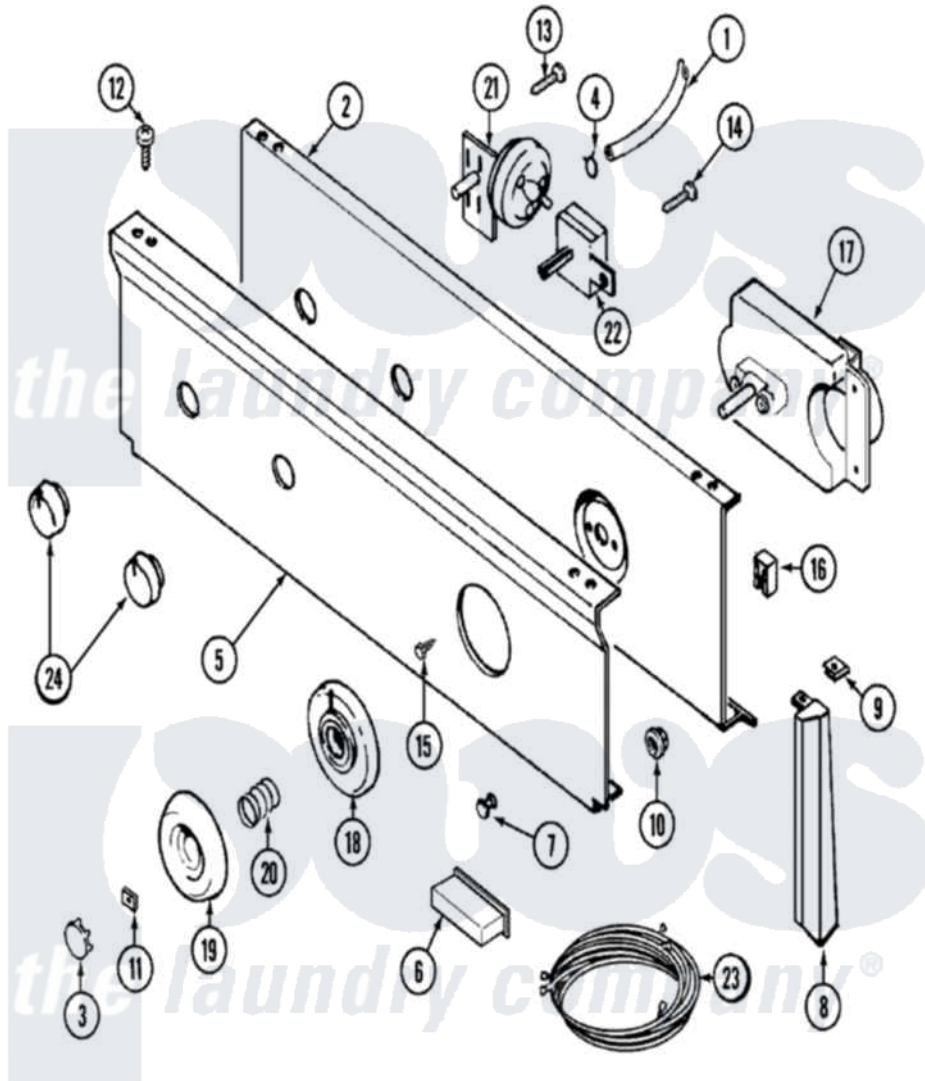

Maytag LAT8415AAE 04 - CONTROL PANEL

Maytag [Residential Maytag LAT8415AAE Washer Parts](#) Parts Diagram 04 - CONTROL PANEL
 Click on the part number to view part

Item	Original Part Number	Replaced By	Status	Part Description
1	22001036	22001619		Tube, Water Level Switch
2	22001132			Plate, Support
"	315483	3370225		Screw
"	204807			Ground Wire, Supp. Plte To Top Cover
3	22001446			Cap, Knob
4	410296	596669		Clamp, Manifold
5	22001231			Panel, Control
6	214897			Pad, Control Panel
8	22001291			End Cap, Control Panel
"	22001289		Not Available	END CAP, CTRL. PNL. (LT-WHT)
"	22001565		Not Available	CAP, END (LT-WHT)
"	22001564			Cap, End
9	214894			Fastener, End Cap
10	214872			Palnut, End Cap Note: Nut, Lamp Holder

11	211605		Bezel, Timer Dial
12	210932		Screw, No.8 X 9/16 Ctsk Note: Screw, Inlet Duct
13	211168	W10139210	Screw, 8-18 X 5/16
14	211168	W10139210	Screw, 8-18 X 5/16
15	216412		Screw, Bracket To Timer
17	22001254	22001638	Timer
"	22001638		Timer
18	22001265		Bezel, Timer Knob
19	22001198	Not Available	KNOB, TIMER (WHT)
20	211065		Spring, Index Wheel
21	208207		Switch, Pressure
22	208281	Not Available	SWITCH, TEMP (4POSITION)
23	22001312	Not Available	WIRE HARNESS, MAIN
24	22001268	Not Available	KNOB ASSY. (WHT)
25	22001499	22001622	Use And Care Manual
"	16000327	Not Available	GUIDE, QUICK REF. - MAYTAG
"	22001500	Not Available	MANUAL, USE & CARE