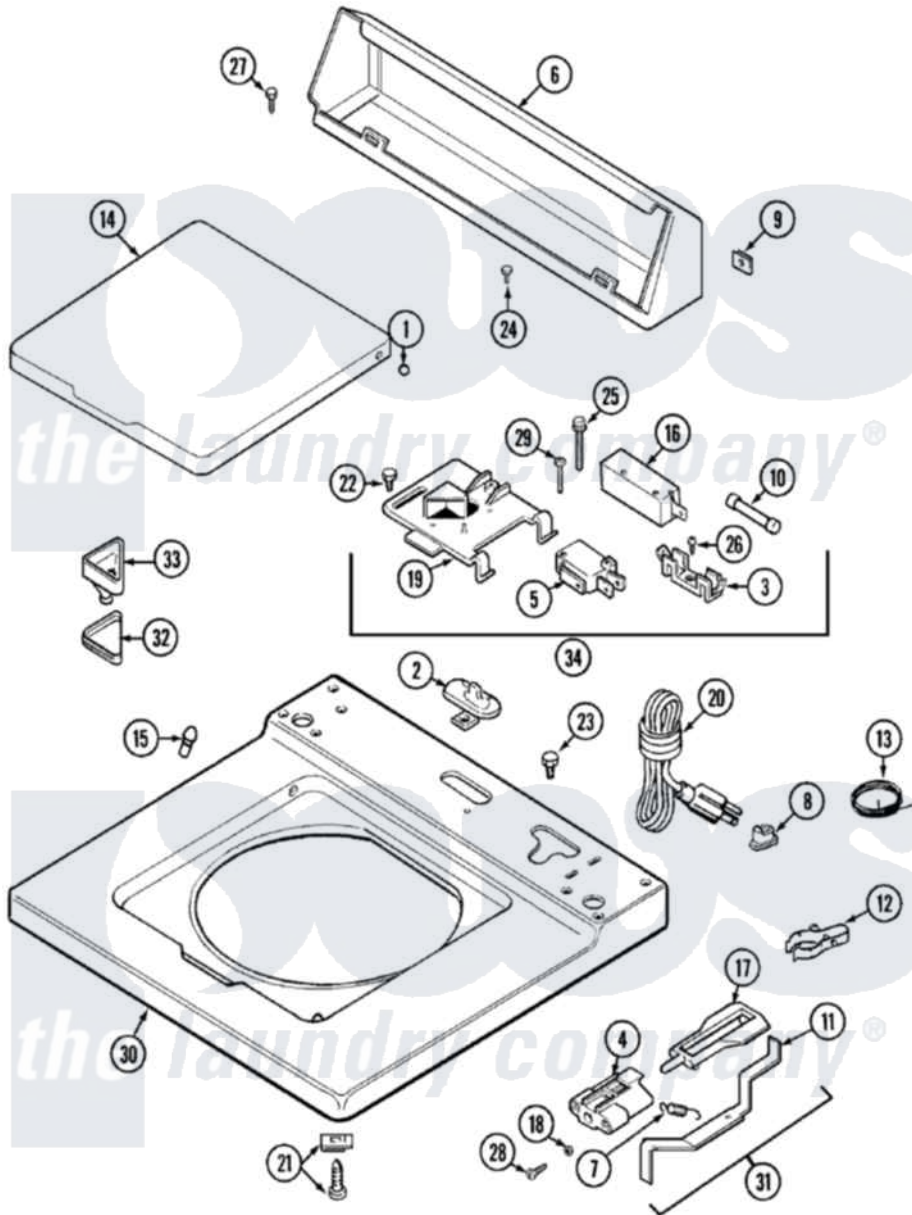

Maytag LAT8415AAE 05 - TOP

Maytag [Residential Maytag LAT8415AAE Washer Parts](#) Parts Diagram 05 - TOP
 Click on the part number to view part

Item	Original Part Number	Replaced By	Status	Part Description
1	211726			Hinge, Ball Lid
2	207159	489355		Screw, 8 X 1/2
"	22001298			Cap, Top Cover
3	207167			Block, Fuse
4	216256		Not Available	BRACKET, UNBALANCE
5	207166			Switch, Check
6	205635			Console
7	213720			Spring, Lid Switch
8	211881			Grommet, Cord Part Not Used-Gas Models Only
9	215075			Fastener, Control Panel To Console
10	207168	22001682		Switch Assembly, Lid W/4amp Fuse
11	22001136			Lever, Unbalance
12	301548			Clamp, Ground Wire
13	204807			Ground Wire, Supp. Plite To Top Cover

14	22001028	22001893	Lid
"	22001206	22001893	Lid
15	212716		Bumper, Lid
16	205415	279347	Switch-Lid
17	216255		Plunger, Lid Switch
18	211500		Washer, Bracket To Top Cover
19	Y215699	22001678	Bracket, Switch And Fuse
20	208194	22003062	Cord, Power
21	204445		Screw And Fastener Assembly
22	207159	489355	Screw, 8 X 1/2
23	315483	3370225	Screw
24	216423	3370225	Screw
25	213501		Screw, No.6-20 X 1-1/8 Inch
26	Y311711		Screw, Fuse Block
27	Y313559		Screw
28	910182	25-7809	Screw, No.6-20 1/2 Flthd Torx
29	22001352		Screw, Check Switch
30	22001119		Top, Main
31	22001311		Unbalance Lever Assembly
32	215374	Not Available	GASKET FOR BLEACH CUP
33	22001202	22001006	Cup, Bleach
34	207176	22001682	Switch Assembly, Lid W/4amp Fuse