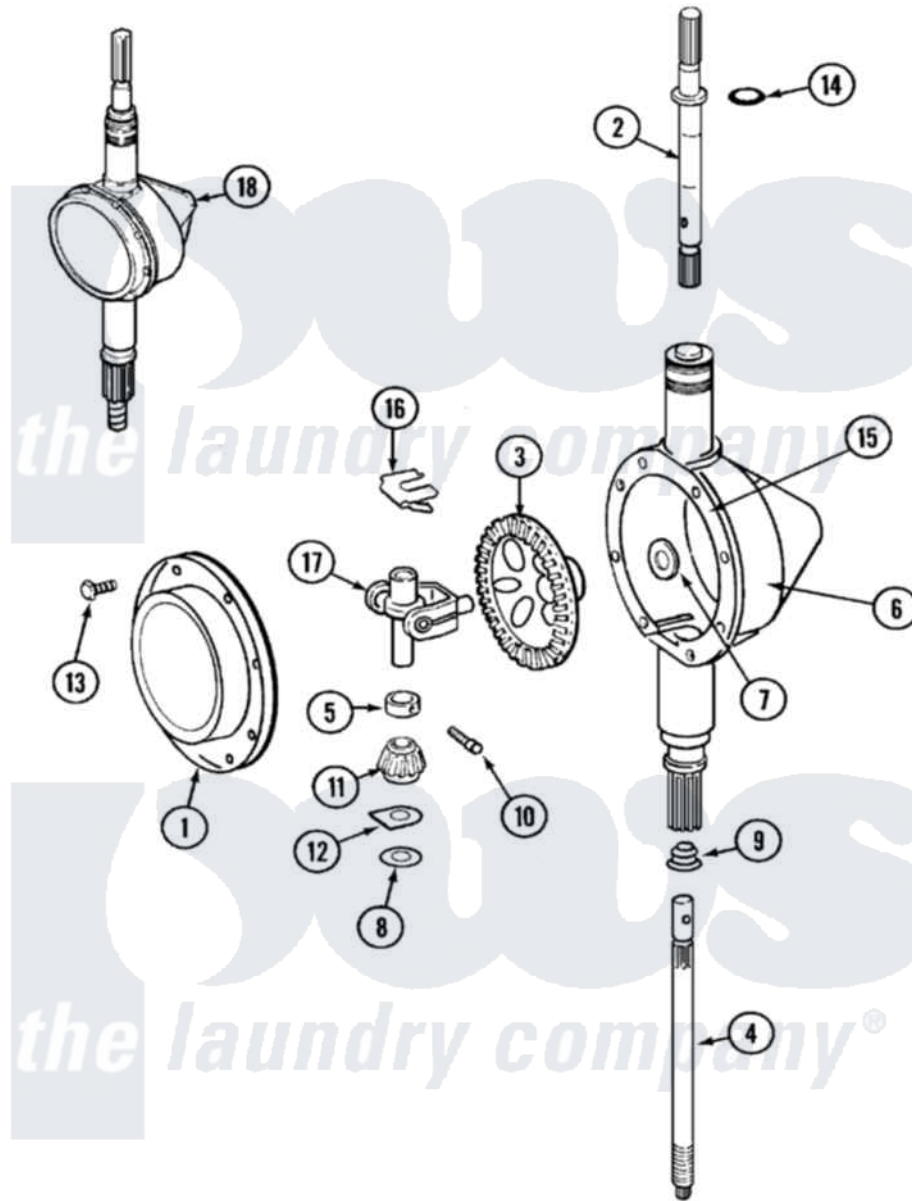

Maytag LAT8415AAE 06 - TRANSMISSION

Maytag [Residential Maytag LAT8415AAE Washer Parts](#) Parts Diagram 06 - TRANSMISSION
 Click on the part number to view part

Item	Original Part Number	Replaced By	Status	Part Description
1	206628			Cover, Transmission
2	207153	6-2097820		Kit- Shaft
3	206713	6-2067130		Gear- Beve
4	215410	12001450		Ctr Shaft W/Collar Andkeeper- Dp
5	215415		Not Available	COLLAR, LOWER
6	206624	6-2097750		Trans Dee
7	215394			Washer, Bevel Gear
8	211483	6-2114830		Washer- SP
9	206602	207843		Lip Seal Repair Kit
10	Y206629			Pin, Collar
11	215401	W10221114		Pinion
12	215395			Plate, Clutch
13	215417		Not Available	SCREW, TRANSMISSION COVER
14	210690			Seal, Rubber
15	Y058700	675652		Adhesive

16

[215581](#)

Spring, Agitator Shaft

17

206685

[6-2066850](#)

Yoke

18