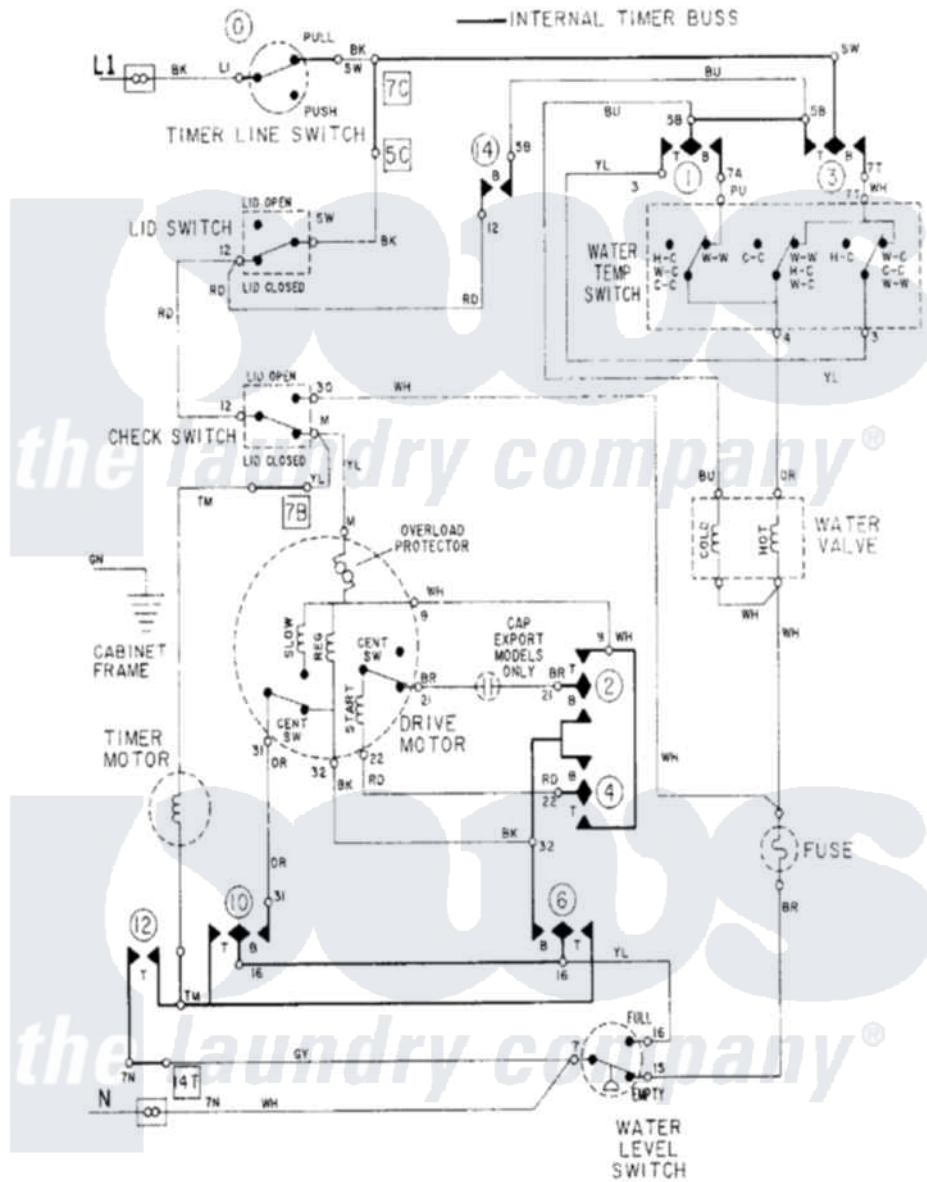

Maytag LAT8415AAE 08 - WIRING INFORMATION

Maytag Residential Maytag LAT8415AAE Washer Parts Parts Diagram 08 - WIRING INFORMATION
 Click on the part number to view part

Item	Original Part Number	Replaced By	Status	Part Description
NI	15001001		Not Available	WIRING INFORMATION