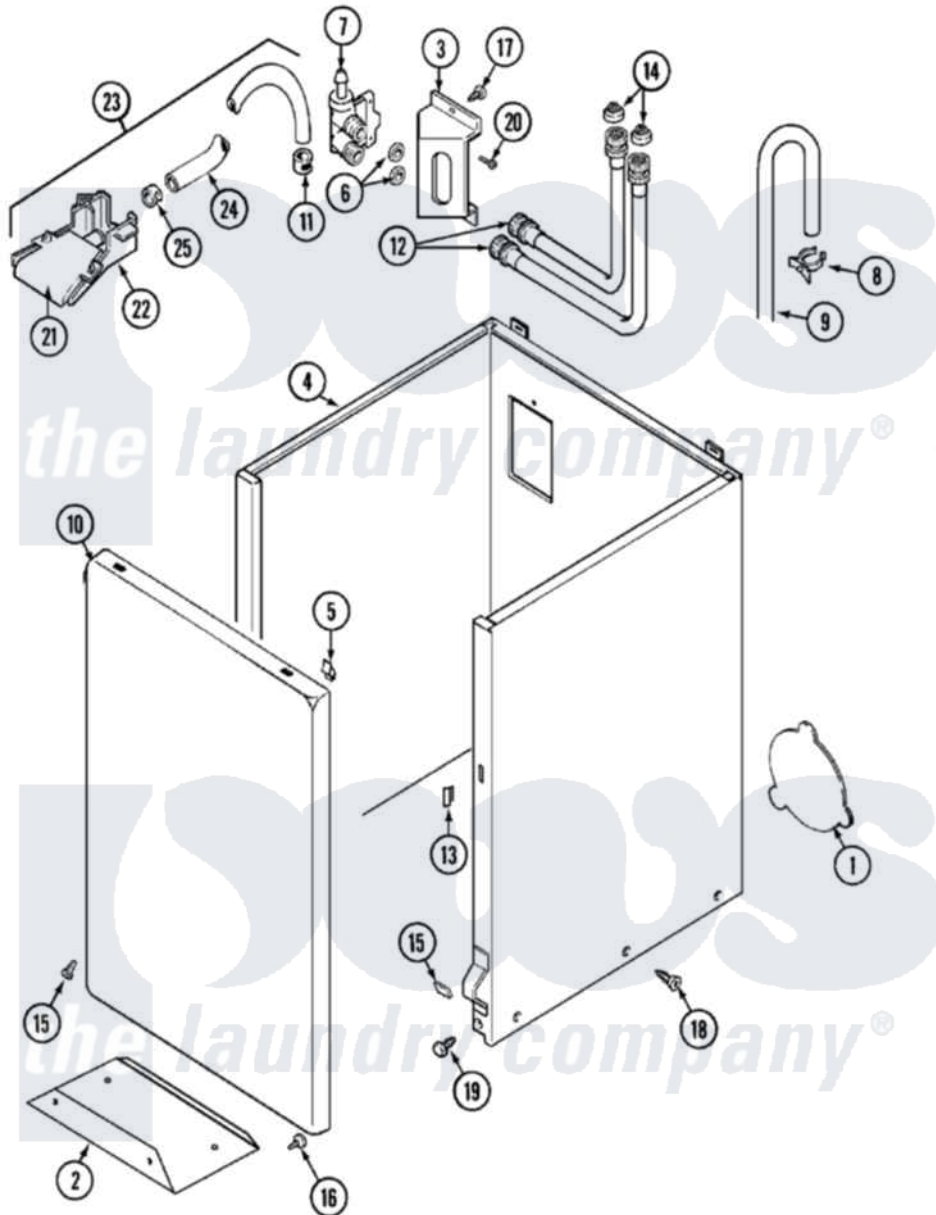

Maytag LAT8416AAE 02 - CABINET

Maytag [Residential Maytag LAT8416AAE Washer Parts](#) Parts Diagram 02 - CABINET
 Click on the part number to view part

Item	Original Part Number	Replaced By	Status	Part Description
1	211294	90767		Screw, 8A X 3/8 HeX Washer Head Tapping
"	211878		Not Available	PLATE, ACCESS
"	22001683	22002924		Plate, Access
2	213846			Guard, Belt
3	214812	22002361		Bracket, Water Valve
"	22002361			Bracket, Water Valve
4	22001302	22004425		Cabinet White Aspack
"	22002379	22004425		Cabinet White Aspack
5	22001650			Fastener, Spring
6	Y013783			Washer, Inlet Hose
7	214337	96160		Screen
"	22001274			Valve, Water
"	22002360			Valve, Water
8	22001815	22002765		Clip, Hose
9	22001816			Hose, Drain
10	22002366		Not Available	PANEL, FRONT (WHT)

"	22001803		Not Available	PANEL, FRONT (WHT)
"	22001817			Sheet, Sound Damper
11	216169	596669		Clamp, Manifold
12	202860			Inlet Hose Assembly
13	214376	22002331		Spacer, Front Panel
14	200961	12001413		Strainer And Washer Kit
15	22002376			Clip
"	12001341			Screw And Fastener Kit
"	22002378	27001200		Screw
"	22002377			Clip, Retainer
"	22001995			Screw Note: Screw, Tumbler Front And Shroud
16	211294	90767		Screw, 8A X 3/8 HeX Washer Head Tapping
17	22002372			Screw
18	213007			Xfor Cabinet See Cabinet, Back
19	213122	27001200		Screw
"	213121	3400111		Screw, 12-14 X 5/8
20	Y313561			Screw----NA
21	22001187			Injector
22	22001186			Injector
23	22001304			Water Injector Assembly
24	22001190			Hose, Injector
25	216169	596669		Clamp, Manifold
26	22001972			Clip, Cabinet