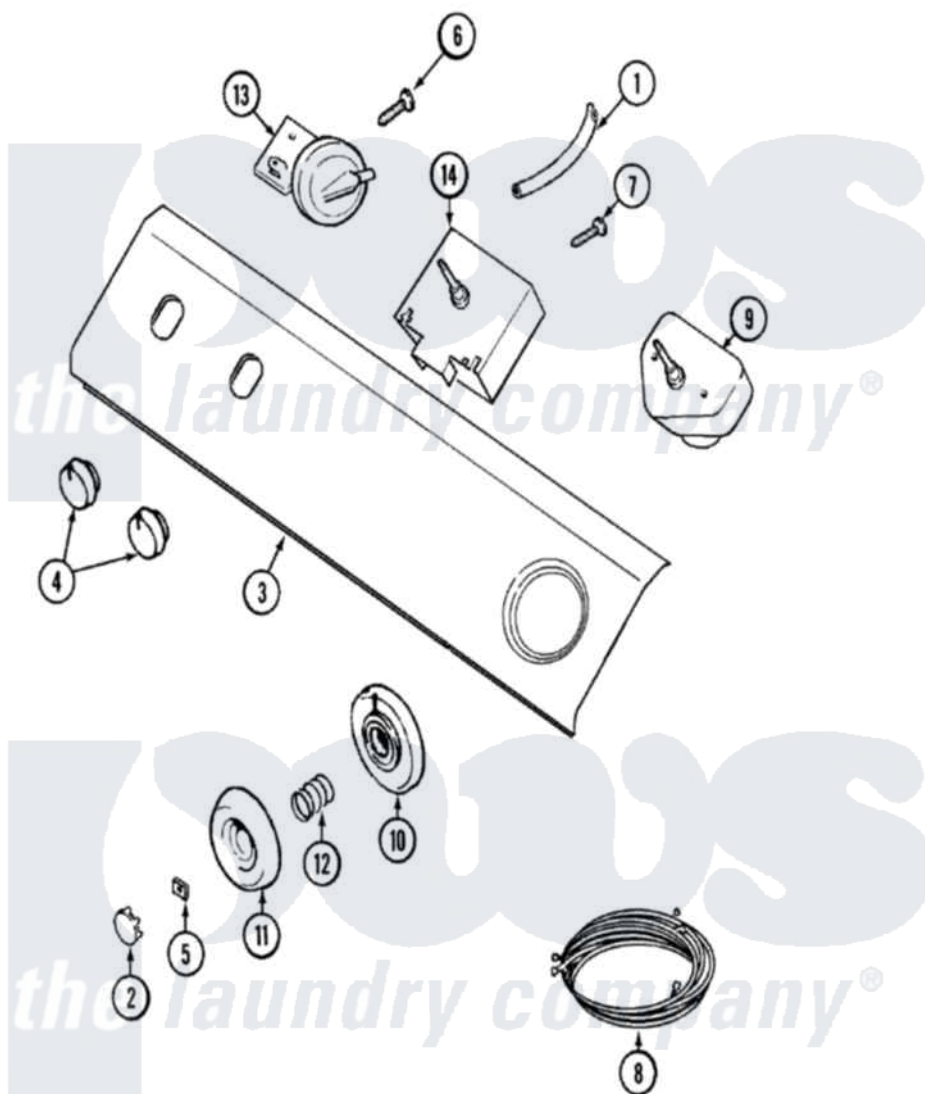

# Maytag LAT8416AAE 04 - CONTROL PANEL

Maytag [Residential Maytag LAT8416AAE Washer Parts](#) Parts Diagram 04 - CONTROL PANEL  
 Click on the part number to view part

Item	Original Part Number	Replaced By	Status	Part Description
1	22001036	<a href="#">22001619</a>		Tube, Water Level Switch
2	<a href="#">22001664</a>			Timer Knob Insert/Cap
3	22001712		Not Available	PANEL, CONTROL (WHT)
4	<a href="#">22001663</a>			Knob, Selector Switch
5	<a href="#">211605</a>			Bezel, Timer Dial
6	22001662	<a href="#">8534058</a>		Screw
7	22001661	<a href="#">3400094</a>		Screw, 10-32 X 3/8
8	<a href="#">22001756</a>			Wire Harness, Main
"	<a href="#">22002207</a>			Harness, Wire
9	<a href="#">22001824</a>			Timer Quote
"	<a href="#">22002203</a>			Timer
10	<a href="#">22001660</a>			Dial Skirt - White
11	<a href="#">22001659</a>			Timer Knob - Grey
12	<a href="#">211065</a>			Spring, Index Wheel
13	<a href="#">22001775</a>			4 Level Rotary Pressure Switch
14	<a href="#">22001825</a>			Temperature Switch - Rotary