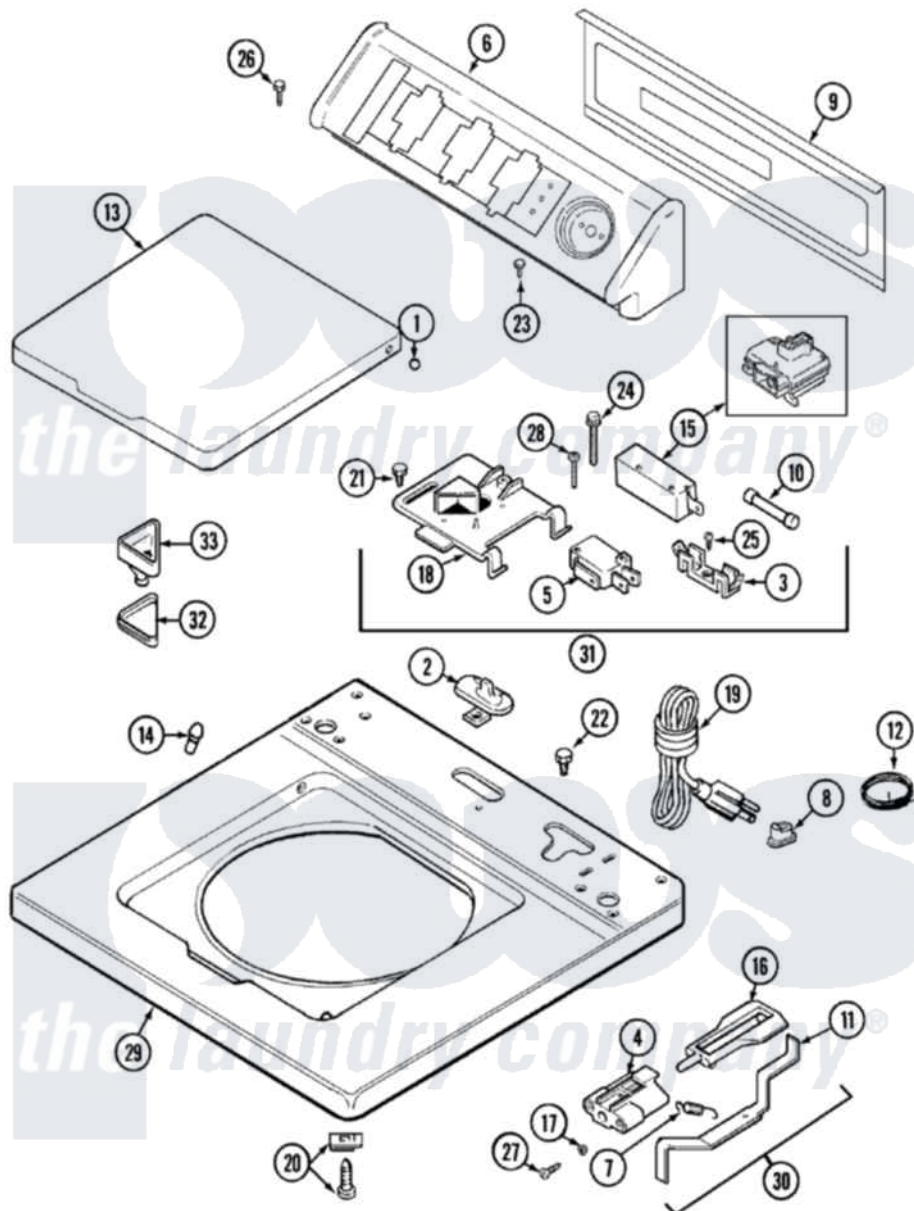

Maytag LAT8416AAE 05 - TOP

Maytag [Residential Maytag LAT8416AAE Washer Parts](#) Parts Diagram 05 - TOP
 Click on the part number to view part

Item	Original Part Number	Replaced By	Status	Part Description
1	211726			Hinge, Ball Lid
2	22001298			Cap, Top Cover
"	207159	489355		Screw, 8 X 1/2
3	207167			Block, Fuse
"	W10124350		Not Available	NOT REQUIRED PART OR SEE NOTE
4	22002135			Bracket, Unbalance
"	22001645		Not Available	BRACKET, UNBALANCE---NA
5	W10124350		Not Available	NOT REQUIRED PART OR SEE NOTE
"	207166			Switch, Check
6	22001670			Console
7	213720			Spring, Lid Switch
8	211881			Grommet, Cord Part Not Used-Gas Models Only
9	22001662	8534058		Screw
"	216423	3370225		Screw

"	22001814		Back Panel, Console
10	22001673	22001682	Switch Assembly, Lid W/4amp Fuse
"	W10124350		Not Available NOT REQUIRED PART OR SEE NOTE
11	22001672		Lever, Unbalance
"	22001968		Lever, Unbalance
12	Y705026	3370225	Screw
"	22001654		Wire, Ground
13	22001674	22001893	Lid
"	22001676	22001893	Lid
14	212716		Bumper, Lid
15	22001967	12001908	Switch-Lid
"	205415	279347	Switch-Lid
16	216255		Plunger, Lid Switch
17	211500		Washer, Bracket To Top Cover
18	W10124350		Not Available NOT REQUIRED PART OR SEE NOTE
"	22001678		Bracket, Switch And Fuse
19	208194	22003062	Cord, Power
20	22001402	214354	Screw, Top Cover To Cabnt.
21	207159	489355	Screw, 8 X 1/2
22	Y705026	3370225	Screw
23	216423	3370225	Screw
24	213501		Screw, No.6-20 X 1-1/8 Inch
25	Y311711		Screw, Fuse Block
26	216423	3370225	Screw
27	22001600	25-7809	Screw, No.6-20 1/2 Flthd Torx
28	22001352		Screw, Check Switch
29	22001781	22002145	Cover Assembly, Top
30	22001681		Unbalance Lever Assembly
"	22001969		Unbalance Lever Assembly
31	W10124350		Not Available NOT REQUIRED PART OR SEE NOTE
"	22001682		Switch Assembly, Lid W/4amp Fuse
32	215374		Not Available GASKET FOR BLEACH CUP
33	22001006		Cup, Bleach